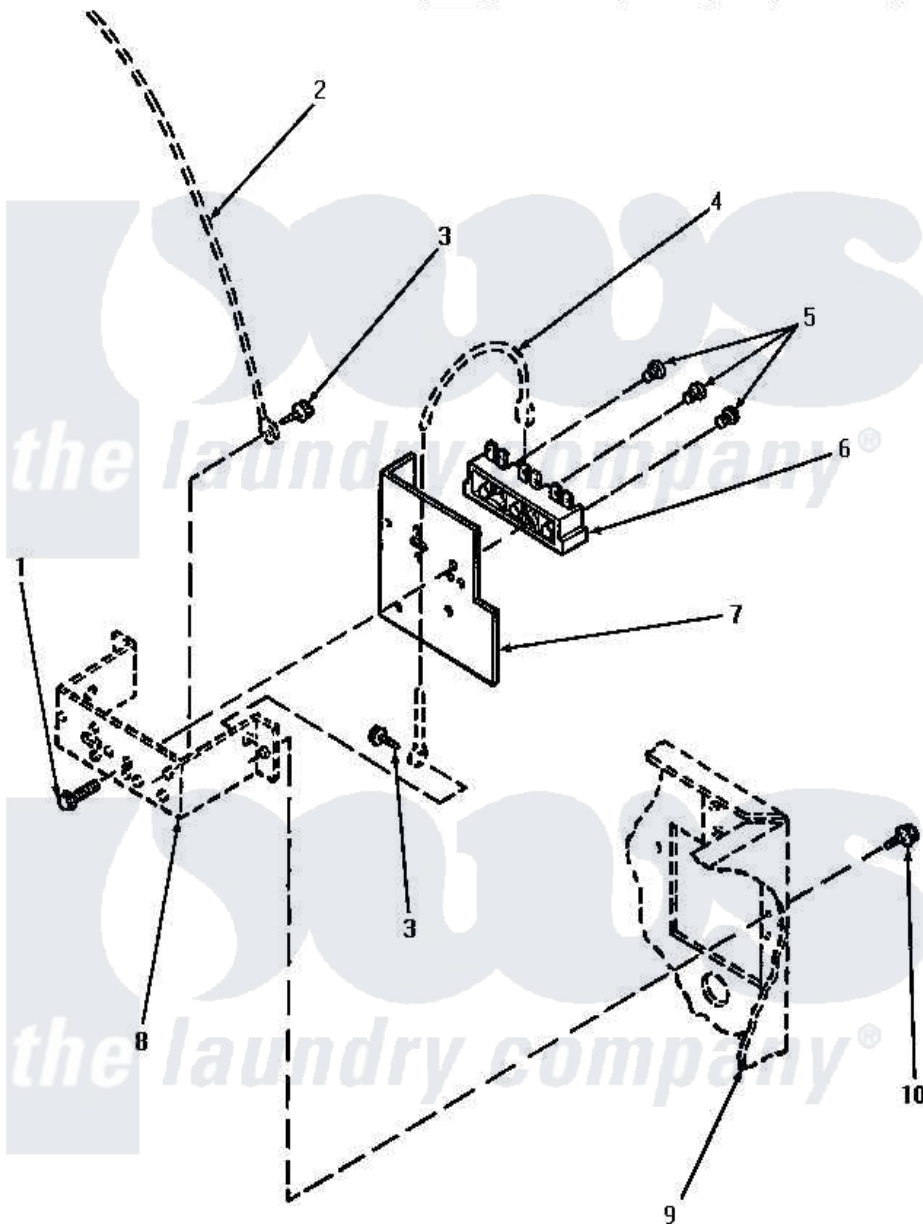

# Amana AG4419 12 - TERMINAL BLOCK

Amana [Residential Amana AG4419 Washer Parts](#) Parts Diagram 12 - TERMINAL BLOCK  
 Click on the part number to view part

Item	Original Part Number	Replaced By	Status	Part Description
1	Y61200	<a href="#">501285</a>		Screw, No.12 X 9/16-Pla
2	Y00000000		Not Available	SEE NOTE GROUND WIRE, GREEN
3	<a href="#">20530</a>			Screw, 10-24 x 3/8 Hex
4	Y00000000		Not Available	SEE NOTE GROUND WIRE, GREEN -- (SEE NOTE 1)
5	Y61199	<a href="#">3400094</a>		Screw, 10-32 X 3/8
6	61923P	<a href="#">61923</a>		Block, Terminal
7	<a href="#">56087</a>			Shield, Terminal Block
8	Y00000000		Not Available	SEE NOTE TERMINAL BLOCK BRACKET -- (SEE PAGE 6)
9	Y00000000		Not Available	SEE NOTE CABINET -- (SEE PAGE 10, KEY 13)
10	25723	<a href="#">27001200</a>		Screw