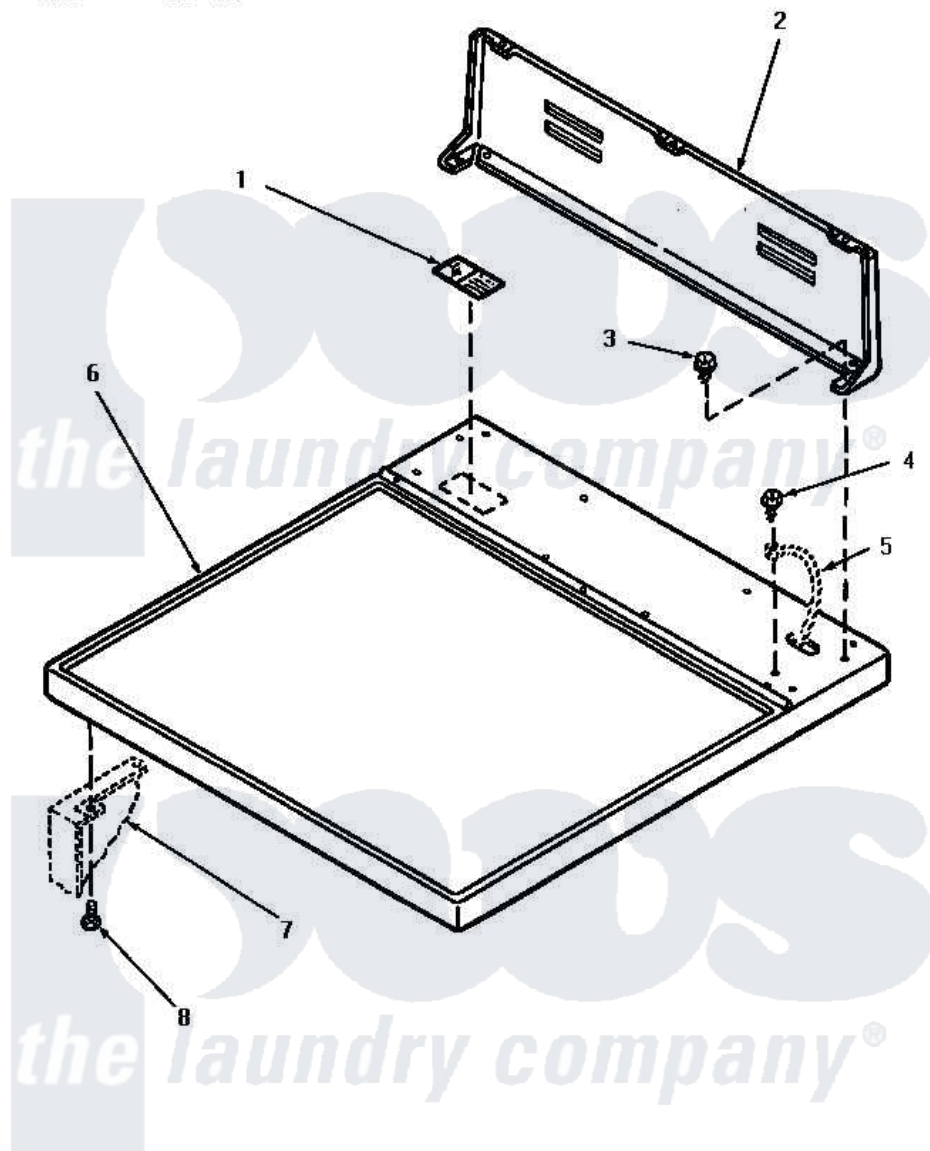

# Amana AG5119 01 - CABINET TOP & CONTROL HOOD REAR PANEL

## CABINET TOP AND CONTROL HOOD REAR PANEL

Amana [Residential Amana AG5119 Washer Parts](#) Parts Diagram 01 - CABINET TOP & CONTROL HOOD REAR PANEL

[Click on the part number to view part](#)

Item	Original Part Number	Replaced By	Status	Part Description
1	24903		Not Available	STICKER,DISCONNECT POW
2	59970		Not Available	CONTROL HOOD, REAR PANEL
3	23962	<a href="#">W10116760</a>		Screw
4	<a href="#">20530</a>			Screw, 10-24 x 3/8 Hex
5	Y00000000		Not Available	SEE NOTE GROUND WIRE, GREEN
6	60815H		Not Available	ASSY, TOP PANEL-DOMESTI
"	60815L		Not Available	CABINET TOP, ALMOND
"	60815W		Not Available	ASSY, TOP & CARTON
7	Y00000000		Not Available	SEE NOTE CABINET
8	33562	<a href="#">27001200</a>		Screw