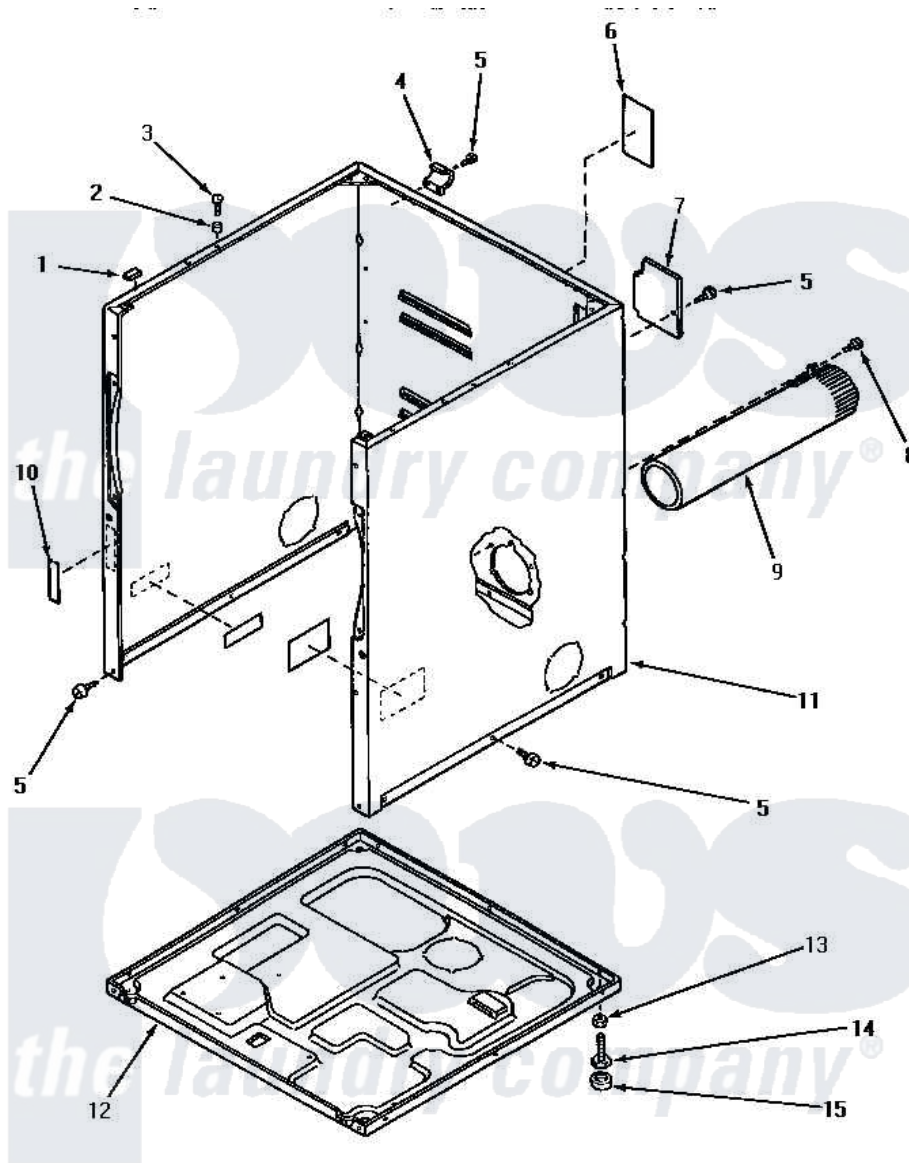

Amana AG5119 02 - CABINET, EXHAUST DUCT & BASE

CABINET, EXHAUST DUCT AND BASE

Amana [Residential Amana AG5119 Washer Parts](#) Parts Diagram 02 - CABINET, EXHAUST DUCT & BASE
 Click on the part number to view part

Item	Original Part Number	Replaced By	Status	Part Description
1	Y56128			Pad, Bumper
2	56079	505187		Locator, Panel
3	32671	Y014874		Screw, Idler Arm And Sleeve
4	60826		Not Available	HINGE, TOP
5	33562	27001200		Screw
6	56427		Not Available	STICKER
7	60821			Access Cover
8	Y33561	489464		Screw
9	56118		Not Available	ASSY, EXHAUST DUCT
10	24903		Not Available	STICKER,DISCONNECT POW
11	60813PW		Not Available	CABINET, WHITE
"	60813PH		Not Available	CABINET, HARVEST GOLD
"	60813PL		Not Available	CABINET, ALMOND
12	60811			Assembly, Base-Complete
13	20274	62739		Nut, Lock
14	Y52696	Y305086		Adjustable Leg And Nut