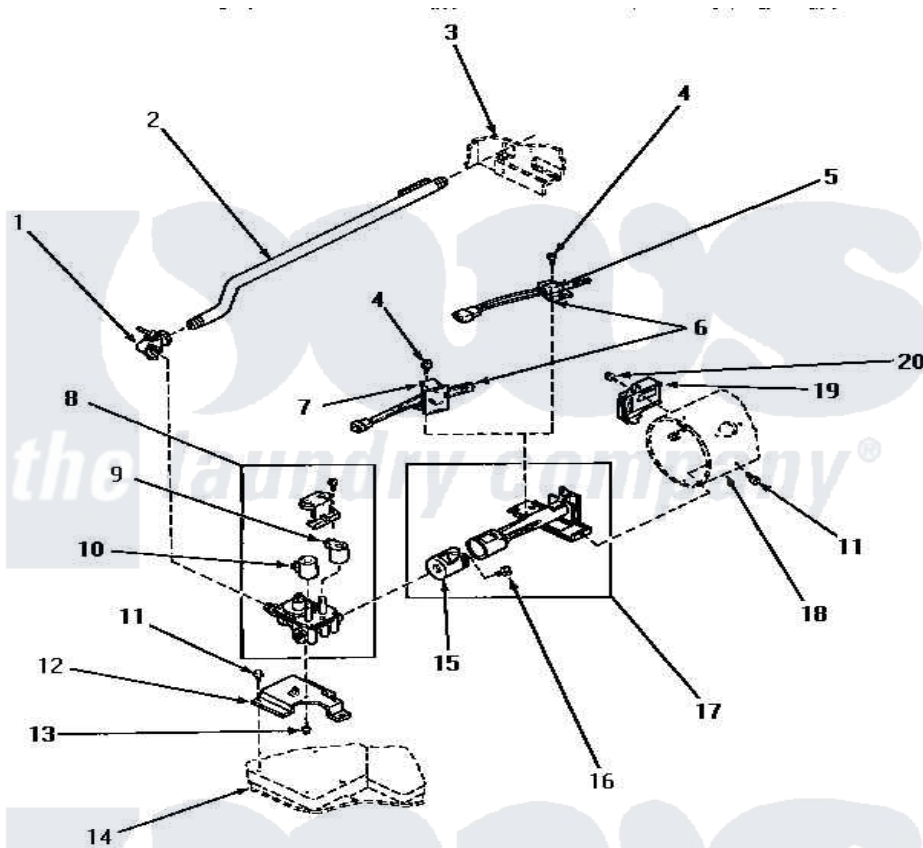

# Amana AG5119 04 - GAS VALVE, IGNITER & GAS CONVERSION KITS

GAS BURNER CONVERSION KITS	
<p><b>TO CONVERT DRYERS FROM NATURAL/MIXED TO LP GAS</b></p> <p>401P3 Conversion Kit Kit consists of:</p> <ul style="list-style-type: none"> <li>1 - 58754 Block - Open Plug</li> <li>1 - 5876S Burner Orifice Spud (#65)</li> <li>1 - 60515 Conversion Plate</li> <li>1 - 60517 Valve Converted to LP Gas Sticker</li> <li>2 - 60520 LP Gas Stickers</li> </ul>	<p><b>TO CONVERT DRYERS FROM LP TO NATURAL/MIXED GAS</b></p> <p>402P3 Conversion Kit Kit consists of:</p> <ul style="list-style-type: none"> <li>1 - 58719 Burner Orifice Spud (#44)</li> <li>1 - 58768 Vent Screw</li> <li>1 - 60514 Conversion Plate</li> <li>1 - 60516 Valve Converted to Natural Gas Sticker</li> <li>2 - 60521 Natural Gas Stickers</li> </ul>

## GAS VALVE, IGNITER AND GAS CONVERSION KITS (Gas Models)

Amana [Residential Amana AG5119 Washer Parts](#) Parts Diagram 04 - GAS VALVE, IGNITER & GAS CONVERSION KITS

[Click on the part number to view part](#)

Item	Original Part Number	Replaced By	Status	Part Description
1	Y56229	<a href="#">510205</a>		Valve-Elbo
2	<a href="#">58911</a>			Assembly, Lead-In Pipe
3	Y00000000		Not Available	SEE NOTE CABINET
4	<a href="#">56693</a>			Screw, No.6-20 x. 44/.41 In
5	Y00000000		Not Available	SEE NOTE CARBORUNDUM IGNITER AND BRACKET
6	60868	<a href="#">37001308</a>		Ignitor
7	Y00000000		Not Available	SEE NOTE NORTON IGNITER AND BRACKET
8	<a href="#">58804</a>			Assembly, Valve-Gas-Single-
9	58804B	<a href="#">694540</a>		Coil, 60 Hz
10	58804A	<a href="#">306106</a>		Coil, Holding And Booster-W
11	33562	<a href="#">27001200</a>		Screw
12	58912	<a href="#">500821</a>		Bracket, Mounting-Gas
13	56124	<a href="#">3370225</a>		Screw
14	Y00000000		Not Available	SEE NOTE BASE