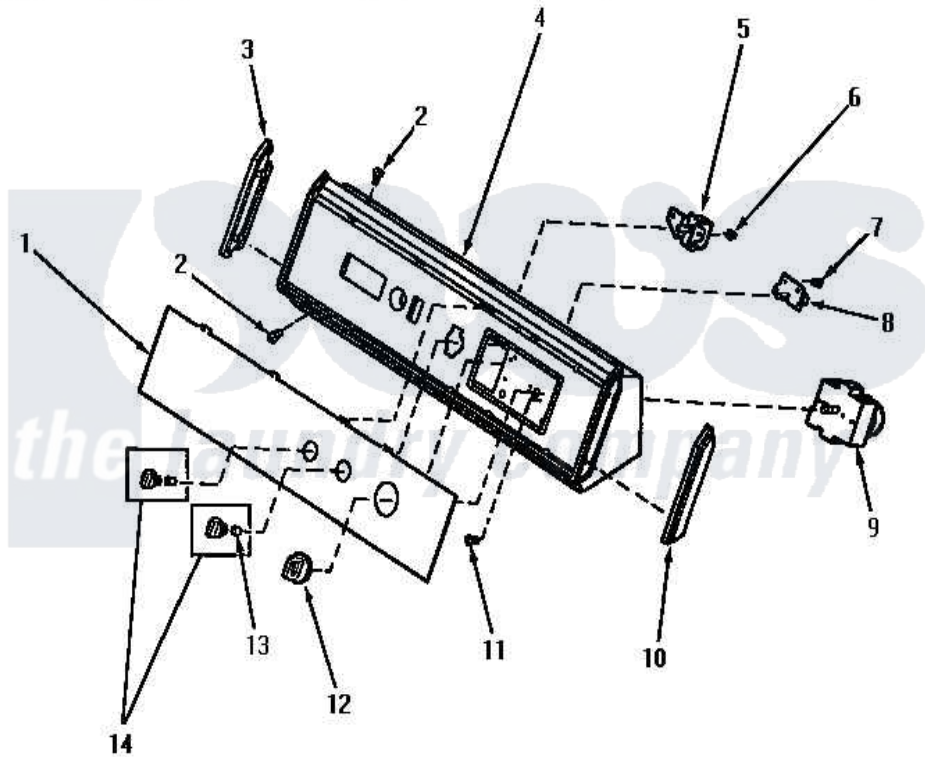

# Amana AG5119 05 - GRAPHIC PANEL, CONTROL HOOD & CONTROLS

## GRAPHIC PANEL, CONTROL HOOD AND CONTROLS

Amana [Residential Amana AG5119 Washer Parts](#) Parts Diagram 05 - GRAPHIC PANEL, CONTROL HOOD & CONTROLS

[Click on the part number to view part](#)

Item	Original Part Number	Replaced By	Status	Part Description
"	NOTE:		Not Available	WE USE DIFFERENT TIMER VENDORS. ALTHOUGH THE TIMERS DIFFER IN APPEARANCE, THEY ARE COMPLETELY INTERCHANGEABLE WHEN IDENTIFIED BY THE SAME PART NUMBER.
1	60319		Not Available	PANEL, GRAPHIC
2	31752		Not Available	SCREW, No. 8ABX3/4 POZIDRI
3	32343		Not Available	INSERT, CONTROL HOOD-L.
4	59955		Not Available	ASSY, HOOD & MOUNTING P
5	59447	<a href="#">500823</a>		Signal, Rotary
6	<a href="#">31260</a>			Screw, No. 8 X 3/8 Ind H
7	23962	<a href="#">W10116760</a>		Screw
8	59450		Not Available	SWITCH, ROTATE-TO-START
9	59422		Not Available	TIMER, 5 CYCLE
"	61402		Not Available	TIMER, 5 CYCLE

10	<a href="#">32342</a>		Insert, Control Hood-R.
11	Y59616	<a href="#">90767</a>	Screw, 8A X 3/8 HeX Washer Head Tapping
12	<a href="#">59791</a>		Assembly, Timer Knob And Skir
13	10519	Not Available	RETAINER
14	31286	Not Available	ASSY,KNOB-ROTARY-BLK/O