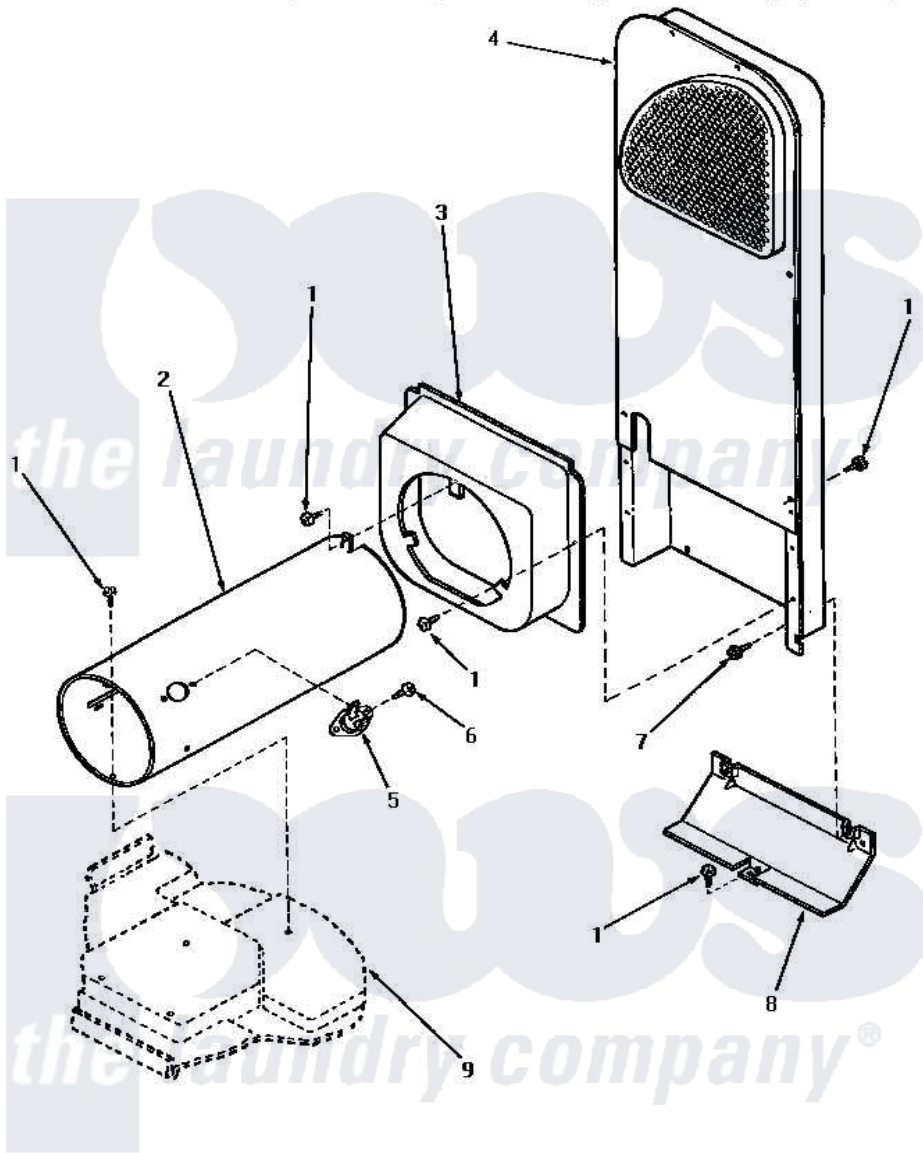

Amana AG5119 06 - HEATER BOX (STARTING SN S6333960XM)

HEATER BOX (Gas Models starting Serial No.S6333960XM)

Amana [Residential Amana AG5119 Washer Parts](#) Parts Diagram 06 - HEATER BOX (STARTING SN S6333960XM)

[Click on the part number to view part](#)

Item	Original Part Number	Replaced By	Status	Part Description
1	33562	27001200		Screw
2	61974		Not Available	BURNER HOUSING
3	Y60948	510101		Shroud Heat Duct
4	61161P	503605		Assembly, Heater Duct
5	489P3			Limit Thermostat
6	51782		Not Available	SCREW, 6B-20X5/16
7	51780	3390631		Screw, 10-16 X 3/8
8	60952		Not Available	SHIELD,HEAT DUCT
9	Y00000000		Not Available	SEE NOTE BASE