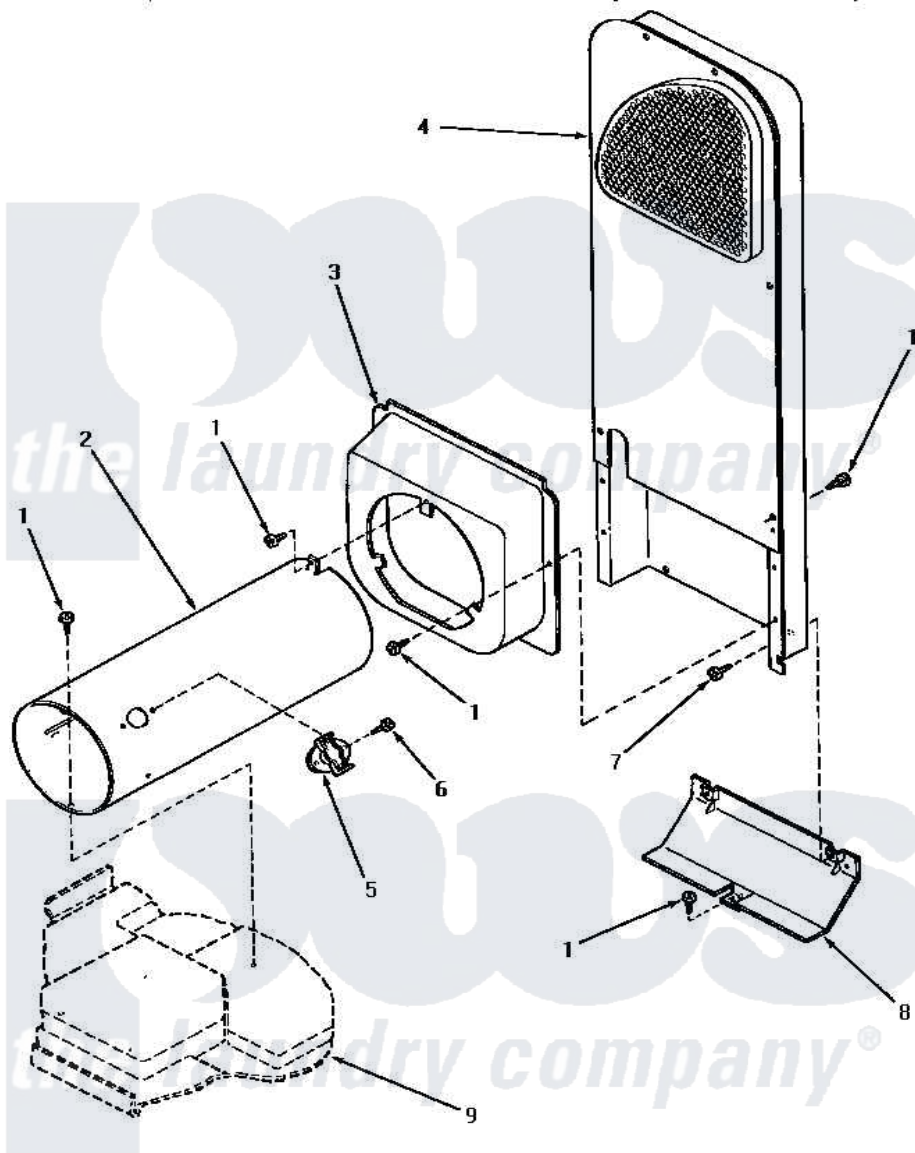

Amana AG5119 07 - HEATER BOX (THRU SN S6333959XM)

HEATER BOX (Gas Models through Serial No.S6333959XM)

Amana [Residential Amana AG5119 Washer Parts](#) Parts Diagram 07 - HEATER BOX (THRU SN S6333959XM)

[Click on the part number to view part](#)

| Item | Original Part Number | Replaced By | Status | Part Description |
|------|----------------------|--------------------------|---------------|-----------------------|
| 1 | 33562 | 27001200 | | Screw |
| 2 | 56240 | 08013801 | | Bracket |
| 3 | 56237 | 510101 | | Shroud Heat Duct |
| 4 | 61161P | 503605 | | Assembly, Heater Duct |
| 5 | 58366 | 489P3 | | Limit Thermostat |
| 6 | 23222 | 3177991 | | Screw |
| 7 | 51780 | 3390631 | | Screw, 10-16 X 3/8 |
| 8 | 60952 | | Not Available | SHIELD,HEAT DUCT |
| 9 | Y00000000 | | Not Available | SEE NOTE BASE |