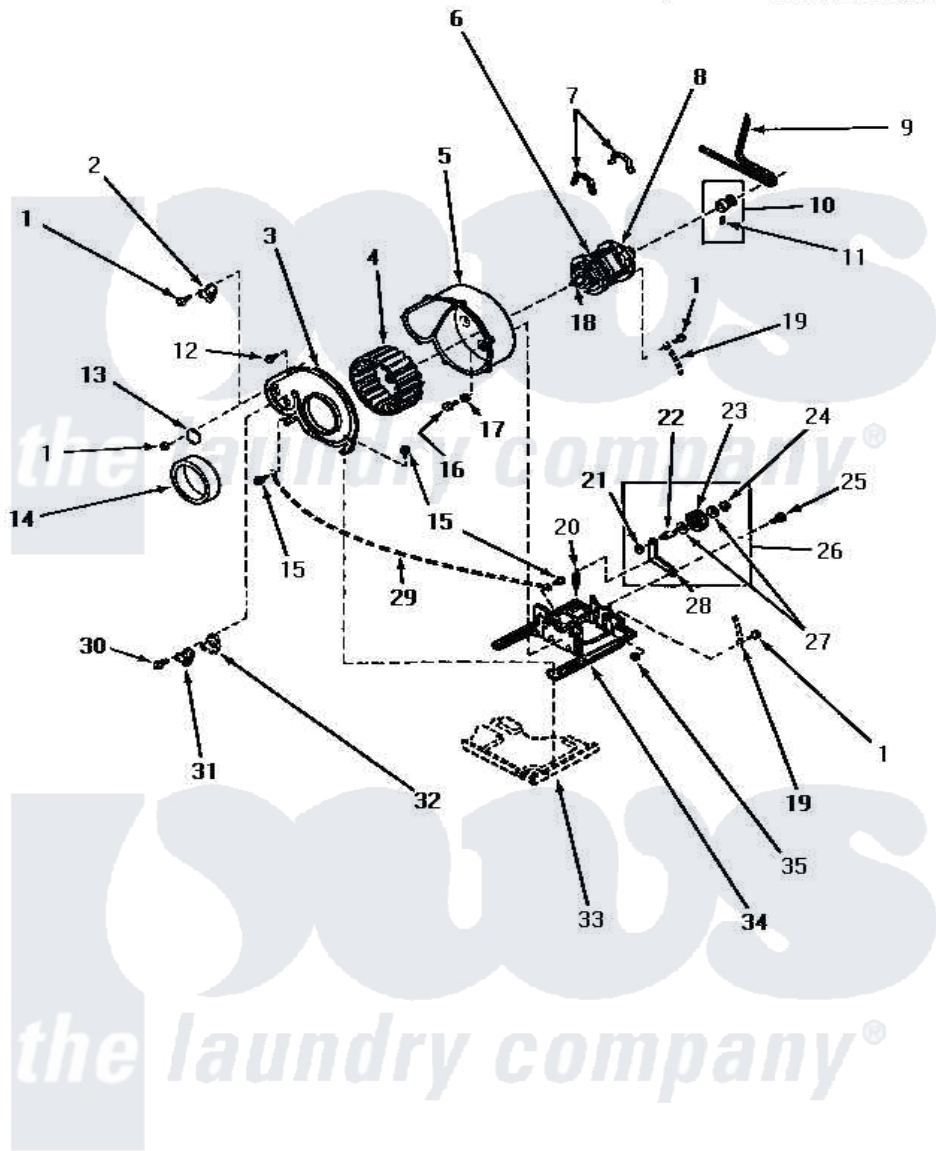

Amana AG5119 09 - MOTOR, EXHAUST FAN & BELT

MOTOR, EXHAUST FAN AND BELT

Amana [Residential Amana AG5119 Washer Parts](#) Parts Diagram 09 - MOTOR, EXHAUST FAN & BELT
 Click on the part number to view part

Item	Original Part Number	Replaced By	Status	Part Description
1	23222	3177991		Screw
2	56410			Thermostat
3	60938P		Not Available	COVER,BLOWER HOUSING
4	56000	510139P		Assembly Blower Fan Package
5	56020			Housing, Blower
6	Y58044	915P3		Motor-Drve
7	Y58047	660658		Clamp, Motor Mounting 343481 685441
8	59895		Not Available	MOTOR SWITCH, INTERNAL MOUNTED
"	53226		Not Available	SWITCH,MOTOR
"	53249		Not Available	SWITCH
9	59174	40111201		Belt, Cylinder
10	59173		Not Available	MOTOR PULLEY ASSEMBLY
11	52906		Not Available	SETSCREW
12	23962	W10116760		Screw

14	56065		Not Available	SEAL
15	51780	3390631		Screw, 10-16 X 3/8
16	33562	27001200		Screw
17	20492	M0270504		Washer
18	27604P			Never-Seeze 1 Oz Tube
19	Y00000000		Not Available	SEE NOTE GROUND WIRE, GREEN
20	56076			Spring, Idler
21	56156	358160		Nut
22	56461			Shaft
23	Y54414			Assembly, Wheel And Bearing
24	23748			Ring, Retaining
25	56587		Not Available	SCREW, 1/4-20 HEX HD SH
26	Y56170	56170P		Assembly- Idle
27	52549			Washer, 501 ID X3/4 Odx
28	56057		Not Available	LEVER, IDLER
29	Y00000000		Not Available	SEE NOTE GROUND WIRE, GREEN -- (THROUGH SERIAL NO. S6181365XA)
30	23222	3177991		Screw
"	52150	489464		Screw
31	Y61372			Thermostat
"	56471		Not Available	THERMOSTAT
32	61401	61623		Thermostat, Heater-BR
33	Y00000000		Not Available	SEE NOTE BASE
34	Y60816	503613		Mount, Motor
35	52566	27001225		Nut, Jam Mid Lock 1/4-20