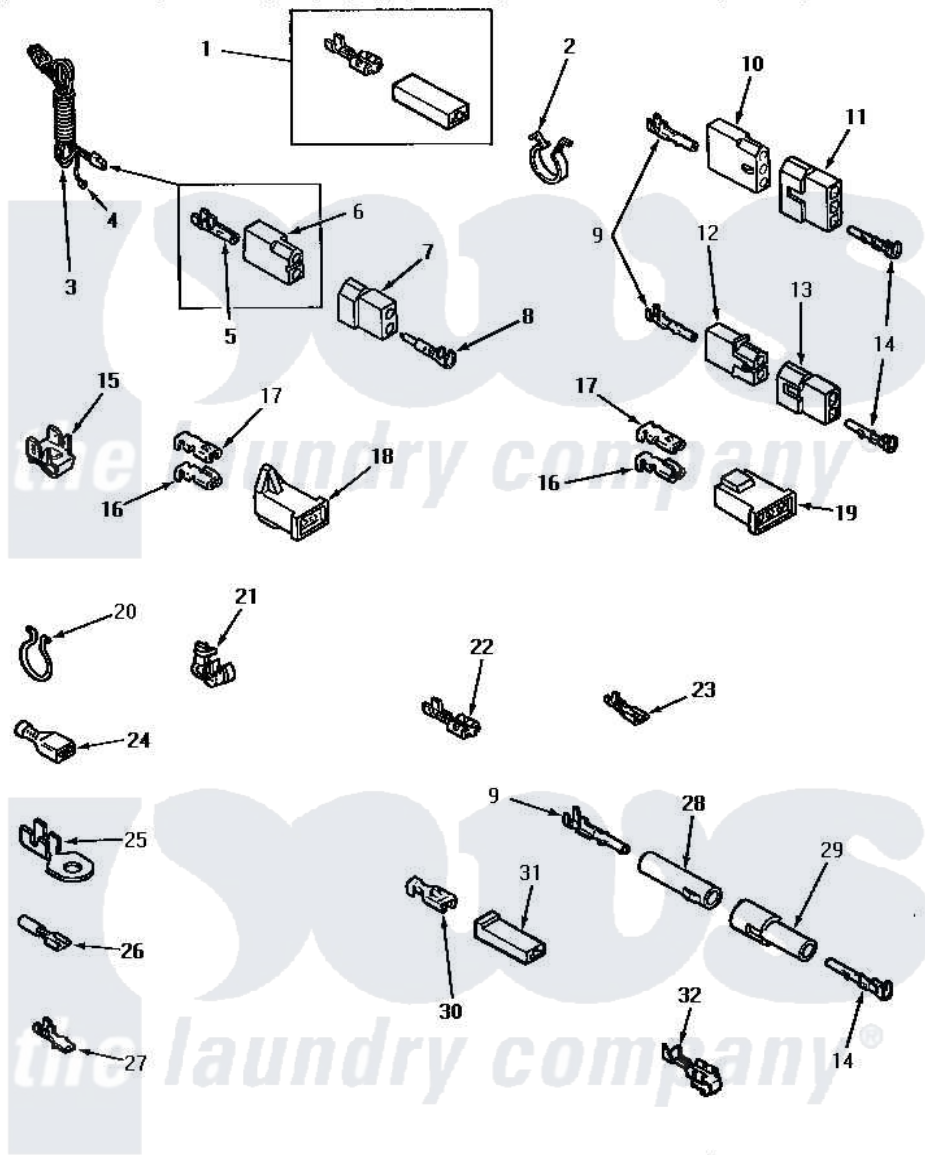

Amana AG5119 10 - POWER CORD & TERMINALS

POWER CORD AND TERMINALS

Amana [Residential Amana AG5119 Washer Parts](#) Parts Diagram 10 - POWER CORD & TERMINALS
 Click on the part number to view part

Item	Original Part Number	Replaced By	Status	Part Description
1	Y00237			Terminal-Female 1/4 ((1) 12 GAUGE Wire Or(2) 18 GA
2	61510	504034		Clip, Wire
3	Y56222	27001142		Cord, Power
4	Y00000000		Not Available	SEE NOTE GROUND WIRE, GREEN
5	00130			Terminal, Pin-1/8 Femal
6	56265			Receptacle, 2 Circuit
7	56266			Plug
8	Y00127			Terminal, Pin-1/8 Male
9	Y00117	5011-XX		093 Female Socket
10	23039	697780		Receptacle,
11	23040			Plug-3 Circuit
12	56451			Receptacle, 2 Circuit
13	56448			Terminal Block Plug
14	Y00116			Terminal, Pin-Male
15	Y00161	B5733302		Clip, Ground

16	Y00190		Connector-Receptacle
17	Y00189		Terminal, Spade
18	58799		Connector-2 Circuit
19	58800	Not Available	CONNECTOR-3 CIRCUIT (3 CIRCUIT CONNECTOR)
20	51291		Clip, Wire
21	21903	211881	Grommet, Cord Part Not Used- Gas Models Only
22	Y00121	Not Available	SPADE TERMINAL(12 GAUGE) (1/4 INCH-(2) 18 GAUGE WIRES O
"	Y00119	Not Available	SPADE TERMINAL(18 GAUGE) (1/4 INCH-(1) 18 GAUGE WIRE)
"	Y00222	Not Available	TERMINAL,FEMALE-1/4 SP
23	Y00124		Spade Terminal (18 Gauge) (3/16 Inch-(1) 18 Gauge Wire-
"	Y00209		Spade Terminal (18 Gauge) (3/16 Inch-(2) 18 Gauge Wires-
"	00156	00156SRE	65br30/FI
24	Y00163	285432	Terminal
"	Y00165		Insulated Spade Terminal
25	00110		No.10 18 Gauge Wire
"	Y00111		Ring Terminal No.10 No.10 18 Gauge Wires Or
26	Y00215		Barrel Insulated Spade
"	Y00214	Not Available	BARREL INSULATED SPADE(18 GAUG (1/4 INCH- 18 GAUGE WIRE)
27	Y00138		Male Tab Terminal 18 Gauge Wire)
"	Y00139	Y00138	Male Tab Terminal 18 Gauge Wire)
28	26301		Receptacle, Molex
29	26302	Not Available	PLUG,1 CIRCUIT
30	Y00115		Lock In Spade Terminal (18 Gaug (1/4 Inch-(1) 18 Gauge Wire)
"	00122	Not Available	(1/4 INCH-(2) 18 GAUGE WIRES O
31	90789		Connector
32	Y00114		Spade Terminal