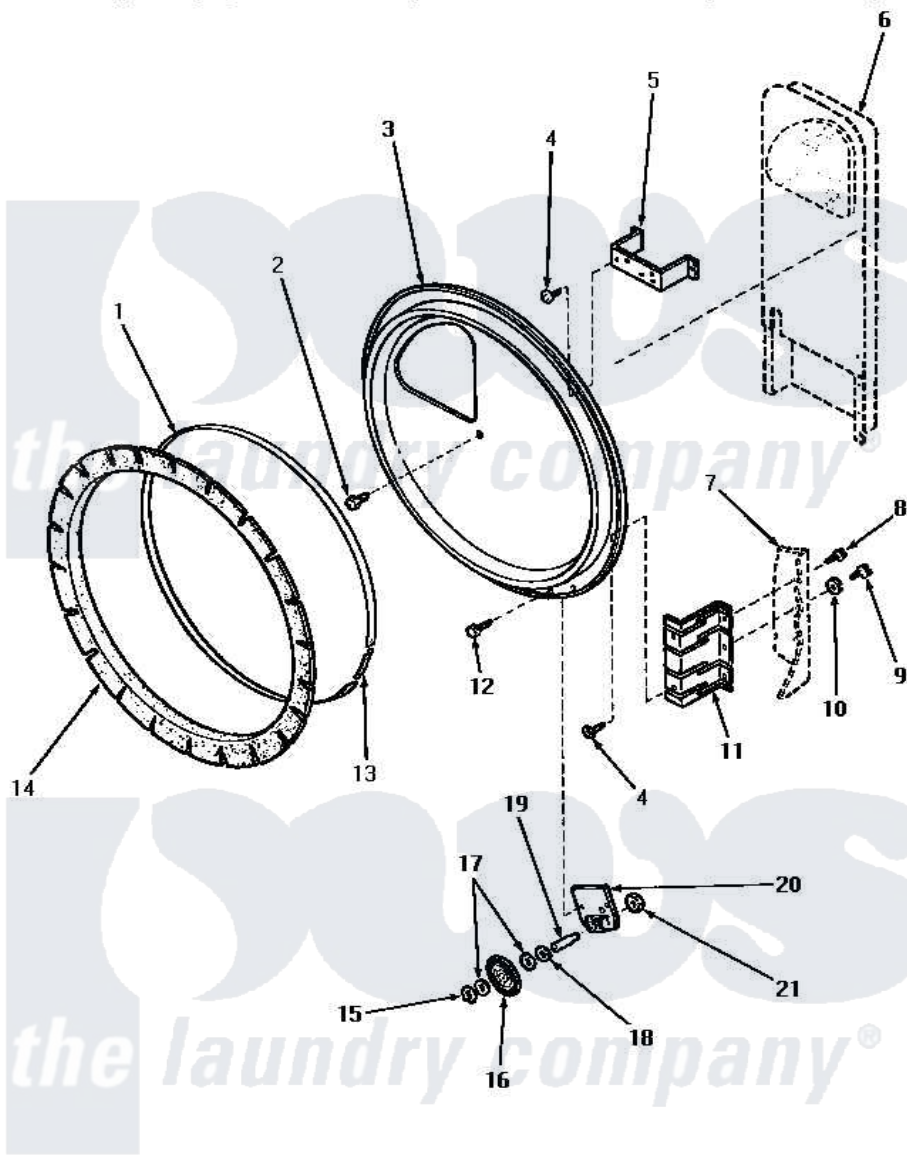

Amana AG5119 11 - REAR BLKHD, FELT SEAL & CYLINDER ROLLER

REAR BULKHEAD, FELT SEAL AND CYLINDER ROLLER

Amana [Residential Amana AG5119 Washer Parts](#) Parts Diagram 11 - REAR BLKHD, FELT SEAL & CYLINDER ROLLER

[Click on the part number to view part](#)

Item	Original Part Number	Replaced By	Status	Part Description
1	Y56090		Not Available	SEAL STRAP
2	Y33561	489464		Screw
3	61135P		Not Available	ASSY,REAR BULKHEAD
4	56078	M400664		SCrew Tap Trs Cr Rec 1016AB
5	60823P			Bracket, Terminal Block
6	Y00000000		Not Available	SEE NOTE HEAT DUCT
7	Y00000000		Not Available	SEE NOTE CABINET
8	33562	27001200		Screw
9	52909			Screw, 10B-16 X 1/2 HeX
10	51474		Not Available	WASHER, 13/64IDX1/2ODX.
11	56055		Not Available	BRACKET,BULKHEAD-REAR
12	51780	3390631		Screw, 10-16 X 3/8
13	52310			Spring
14	56088			Assembly, Seal
15	23748			Ring, Retaining

16	56457	62649P	Roller- CY
17	52549		Washer, 501 ID X3/4 Odx
18	23886		Not Available
19	56461		WASHER,.578IDX1.25ODX1
20	56042		Not Available
21	56156	358160	Shaft
			BRACKET,CYLINDER ROLLER
			Nut