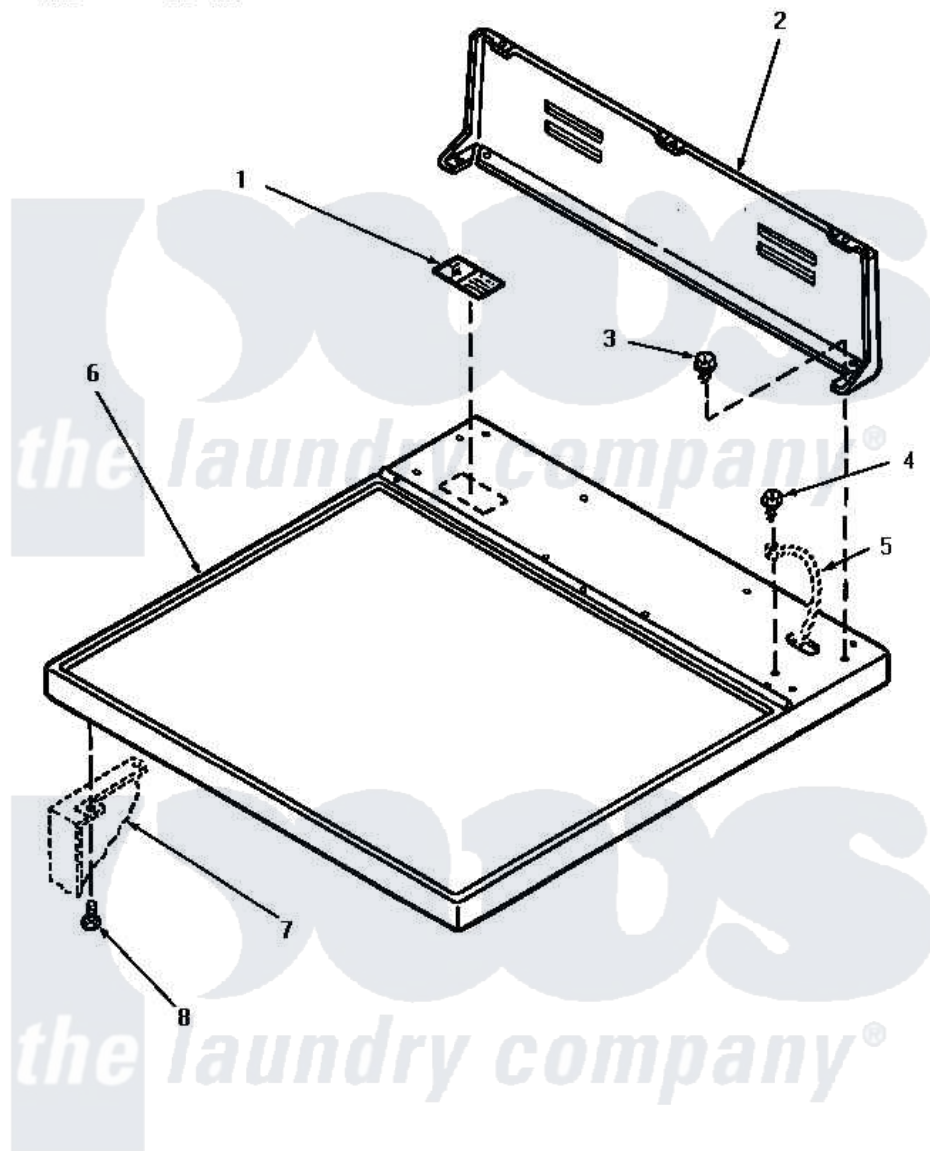

Amana AG5219 01 - CABINET TOP & CONTROL HOOD REAR PANEL

CABINET TOP AND CONTROL HOOD REAR PANEL

Amana [Residential Amana AG5219 Washer Parts](#) Parts Diagram 01 - CABINET TOP & CONTROL HOOD REAR PANEL

[Click on the part number to view part](#)

Item	Original Part Number	Replaced By	Status	Part Description
1	24903		Not Available	STICKER,DISCONNECT POW
2	59970		Not Available	CONTROL HOOD, REAR PANEL
3	23962	W10116760		Screw
4	20530			Screw, 10-24 x 3/8 Hex
5	Y00000000		Not Available	SEE NOTE GROUND WIRE, GREEN
6	60815H		Not Available	ASSY, TOP PANEL-DOMESTI
"	60815L		Not Available	CABINET TOP, ALMOND
"	60815W		Not Available	ASSY, TOP & CARTON
7	Y00000000		Not Available	SEE NOTE CABINET
8	33562	27001200		Screw