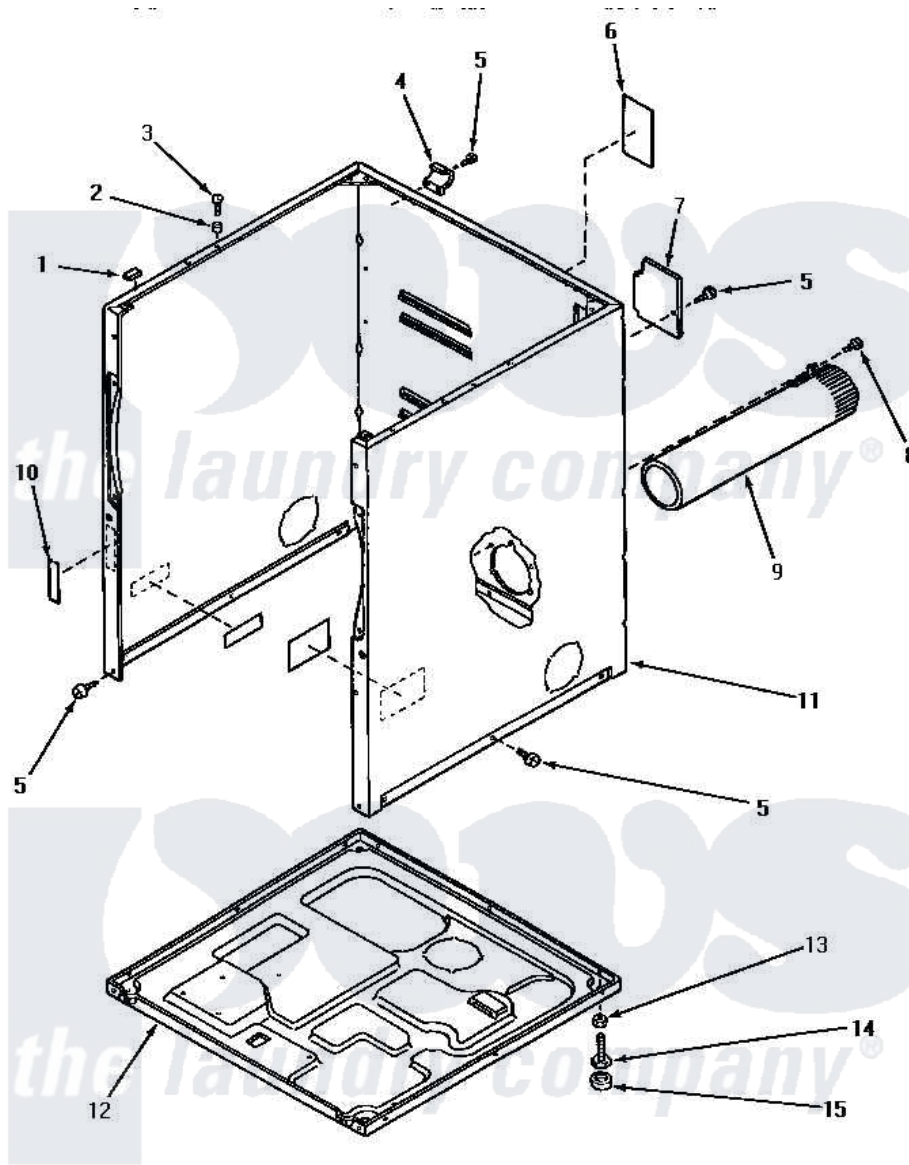

Amana AG5219 02 - CABINET, EXHAUST DUCT & BASE

CABINET, EXHAUST DUCT AND BASE

Amana [Residential Amana AG5219 Washer Parts](#) Parts Diagram 02 - CABINET, EXHAUST DUCT & BASE
 Click on the part number to view part

Item	Original Part Number	Replaced By	Status	Part Description
1	Y56128			Pad, Bumper
2	56079	505187		Locator, Panel
3	32671	Y014874		Screw, Idler Arm And Sleeve
4	60826		Not Available	HINGE, TOP
5	33562	27001200		Screw
6	56427		Not Available	STICKER
7	60821			Access Cover
8	Y33561	489464		Screw
9	56118		Not Available	ASSY, EXHAUST DUCT
10	24903		Not Available	STICKER,DISCONNECT POW
11	60813PW		Not Available	CABINET, WHITE
"	60813PH		Not Available	CABINET, HARVEST GOLD
"	60813PL		Not Available	CABINET, ALMOND
12	60811			Assembly, Base-Complete
13	20274	62739		Nut, Lock
14	Y52696	Y305086		Adjustable Leg And Nut