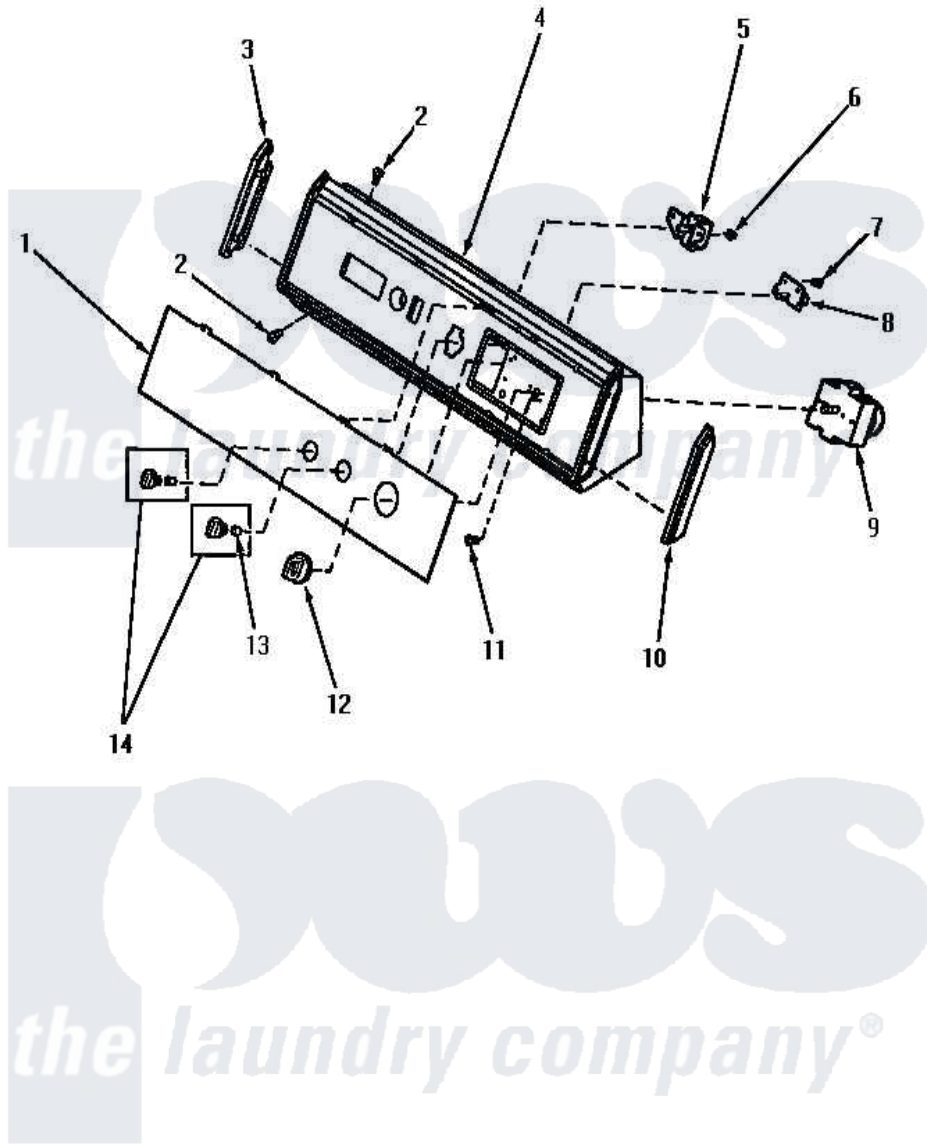

Amana AG5219 05 - GRAPHIC PANEL, CONTROL HOOD & CONTROLS

GRAPHIC PANEL, CONTROL HOOD AND CONTROLS

Amana [Residential Amana AG5219 Washer Parts](#) Parts Diagram 05 - GRAPHIC PANEL, CONTROL HOOD & CONTROLS

[Click on the part number to view part](#)

Item	Original Part Number	Replaced By	Status	Part Description
"	NOTE:		Not Available	WE USE DIFFERENT TIMER VENDORS. ALTHOUGH THE TIMERS DIFFER IN APPEARANCE, THEY ARE COMPLETELY INTERCHANGEABLE WHEN IDENTIFIED BY THE SAME PART NUMBER.
1	60319		Not Available	PANEL, GRAPHIC
2	31752		Not Available	SCREW, No. 8ABX3/4 POZIDRI
3	32343		Not Available	INSERT, CONTROL HOOD-L.
4	59955		Not Available	ASSY, HOOD & MOUNTING P
5	59447	500823		Signal, Rotary
6	31260			Screw, No. 8 X 3/8 Ind H
7	23962	W10116760		Screw
8	59450		Not Available	SWITCH, ROTATE-TO-START
9	59422		Not Available	TIMER, 5 CYCLE
"	61402		Not Available	TIMER, 5 CYCLE

10	32342		Insert, Control Hood-R.
11	Y59616	90767	Screw, 8A X 3/8 HeX Washer Head Tapping
12	59791		Assembly, Timer Knob And Skir
13	10519	Not Available	RETAINER
14	31286	Not Available	ASSY,KNOB-ROTARY-BLK/O