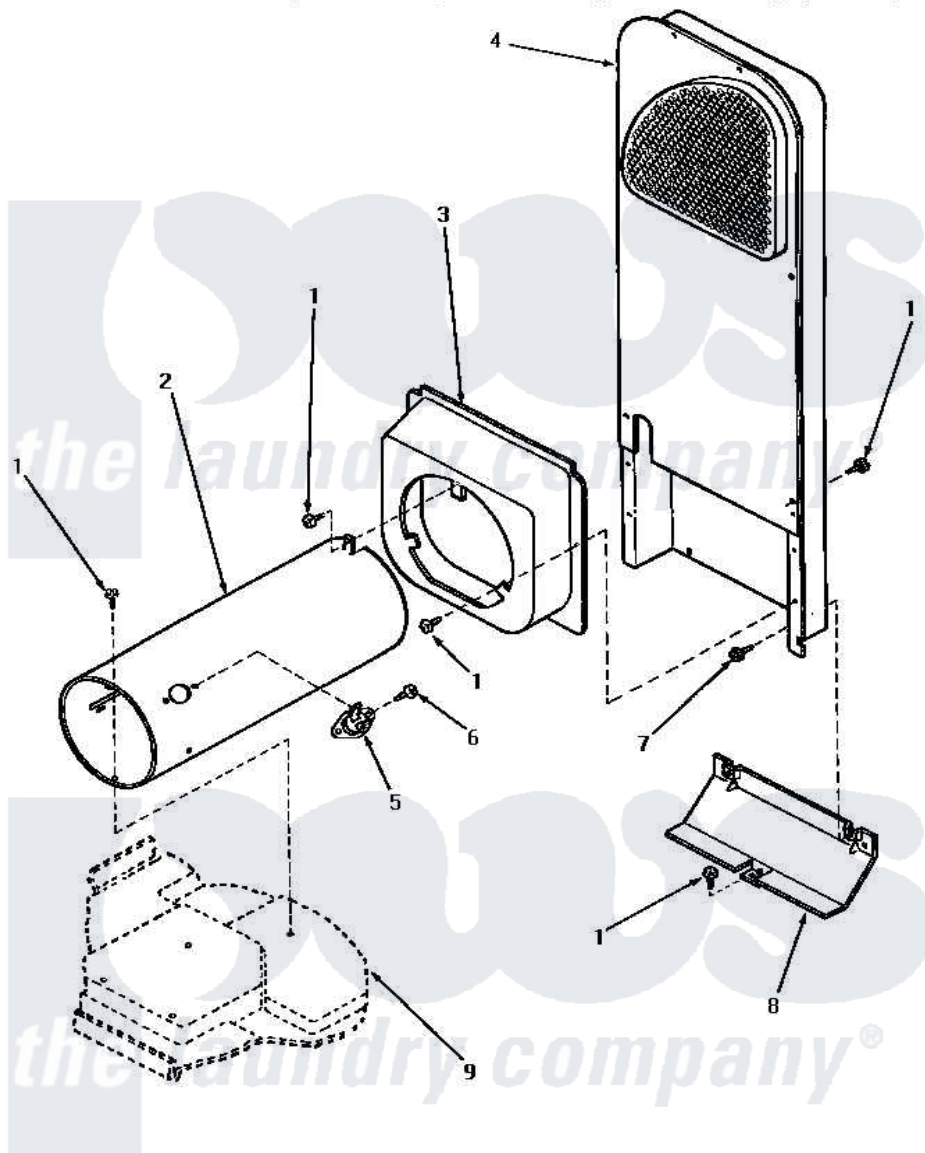

# Amana AG5219 06 - HEATER BOX (STARTING SN S6333960XM)

## HEATER BOX (Gas Models starting Serial No.S6333960XM)

Amana [Residential Amana AG5219 Washer Parts](#) Parts Diagram 06 - HEATER BOX (STARTING SN S6333960XM)

[Click on the part number to view part](#)