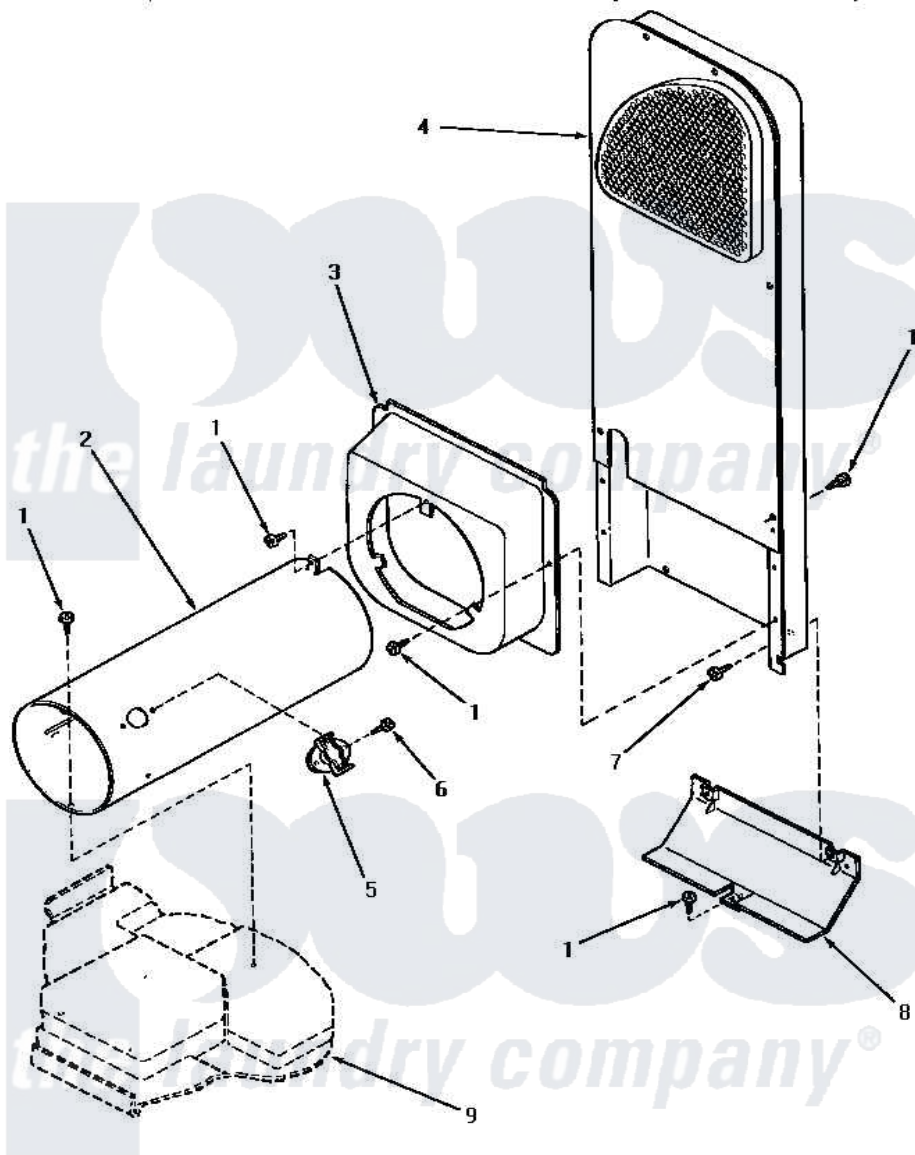

# Amana AG5219 07 - HEATER BOX (THRU SN S6333959XM)

## HEATER BOX (Gas Models through Serial No.S6333959XM)

Amana [Residential Amana AG5219 Washer Parts](#) Parts Diagram 07 - HEATER BOX (THRU SN S6333959XM)

[Click on the part number to view part](#)

Item	Original Part Number	Replaced By	Status	Part Description
1	33562	<a href="#">27001200</a>		Screw
2	56240	<a href="#">08013801</a>		Bracket
3	56237	<a href="#">510101</a>		Shroud Heat Duct
4	61161P	<a href="#">503605</a>		Assembly, Heater Duct
5	58366	<a href="#">489P3</a>		Limit Thermostat
6	23222	<a href="#">3177991</a>		Screw
7	51780	<a href="#">3390631</a>		Screw, 10-16 X 3/8
8	60952		Not Available	SHIELD,HEAT DUCT
9	Y00000000		Not Available	SEE NOTE BASE