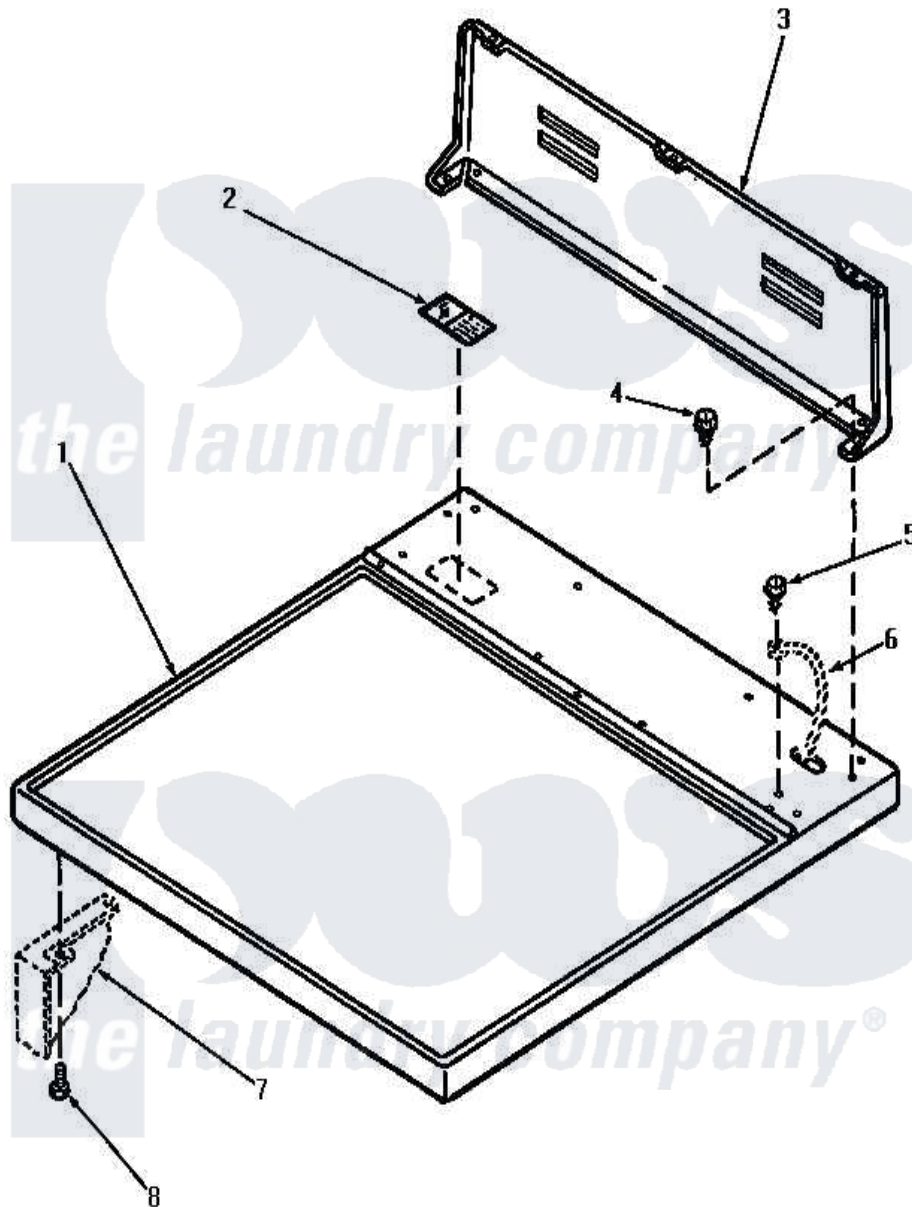

# Amana AG5419 01 - CABINET TOP AND CONTROL HOOD REAR PANEL

Amana Residential Amana AG5419 Washer Parts Diagram 01 - CABINET TOP AND CONTROL HOOD REAR PANEL

[Click on the part number to view part](#)

Item	Original Part Number	Replaced By	Status	Part Description
1	60815H		Not Available	ASSY, TOP PANEL-DOMESTI
"	60815L		Not Available	CABINET TOP, ALMOND
"	60815W		Not Available	ASSY, TOP & CARTON
2	24903		Not Available	STICKER, DISCONNECT POW
3	59970		Not Available	CONTROL HOOD, REAR PANEL
4	23962	<a href="#">W10116760</a>		Screw
5	<a href="#">20530</a>			Screw, 10-24 x 3/8 Hex
6	Y00000000		Not Available	SEE NOTE GROUND WIRE, GREEN
7	Y00000000		Not Available	SEE NOTE CABINET -- (SEE PAGE 10, KEY 13)
8	25723	<a href="#">27001200</a>		Screw