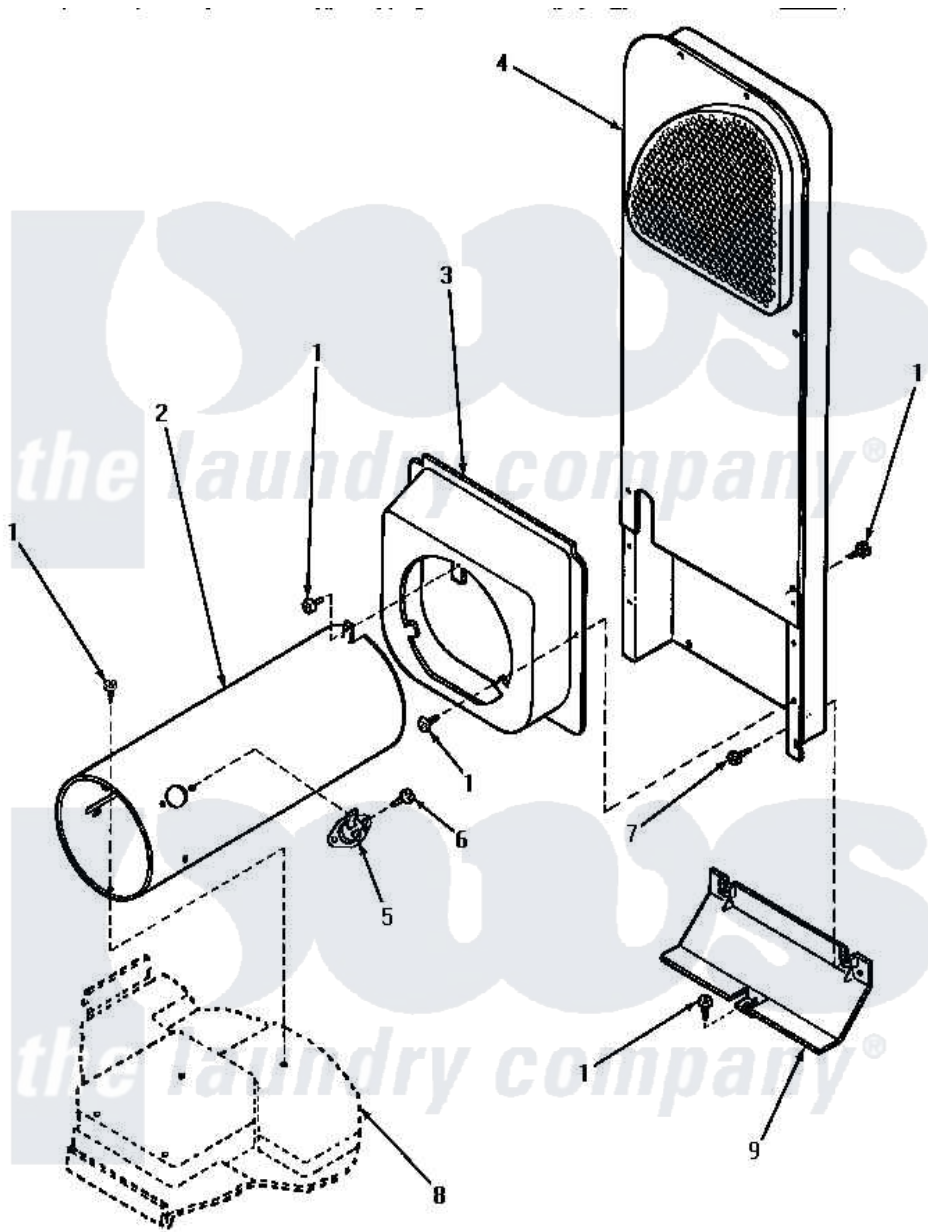

Amana AG5419 08 - HEATER BOX

Amana Residential Amana AG5419 Washer Parts Parts Diagram 08 - HEATER BOX
 Click on the part number to view part

Item	Original Part Number	Replaced By	Status	Part Description
1	56264	27001200		Screw
2	61974		Not Available	BURNER HOUSING
3	Y60948	510101		Shroud Heat Duct
4	61161P	503605		Assembly, Heater Duct
5	489P3			Limit Thermostat
6	51782		Not Available	SCREW, 6B-20X5/16
7	51780	3390631		Screw, 10-16 X 3/8
8	Y00000000		Not Available	SEE NOTE BASE -- (SEE PAGE 10, KEY 14)
9	60952		Not Available	SHIELD,HEAT DUCT