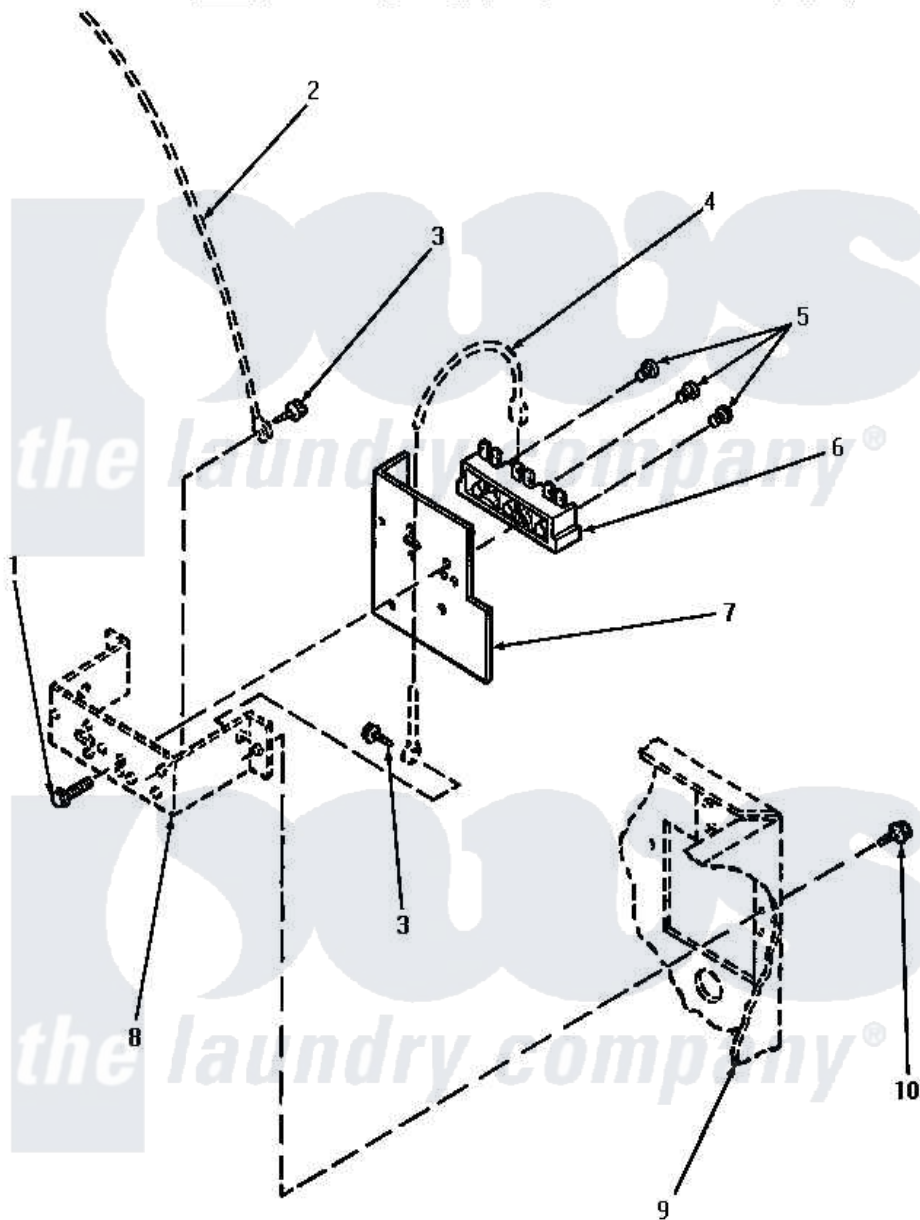

Amana AG5419 12 - TERMINAL BLOCK

Amana [Residential Amana AG5419 Washer Parts](#) Parts Diagram 12 - TERMINAL BLOCK
 Click on the part number to view part

Item	Original Part Number	Replaced By	Status	Part Description
1	Y61200	501285		Screw, No.12 X 9/16-Pla
2	Y00000000		Not Available	SEE NOTE GROUND WIRE, GREEN
3	20530			Screw, 10-24 x 3/8 Hex
4	Y00000000		Not Available	SEE NOTE GROUND WIRE, GREEN -- (SEE NOTE 1)
5	Y61199	3400094		Screw, 10-32 X 3/8
6	61923P	61923		Block, Terminal
7	56087			Shield, Terminal Block
8	Y00000000		Not Available	SEE NOTE TERMINAL BLOCK BRACKET -- (SEE PAGE 6)
9	Y00000000		Not Available	SEE NOTE CABINET -- (SEE PAGE 10, KEY 13)
10	25723	27001200		Screw