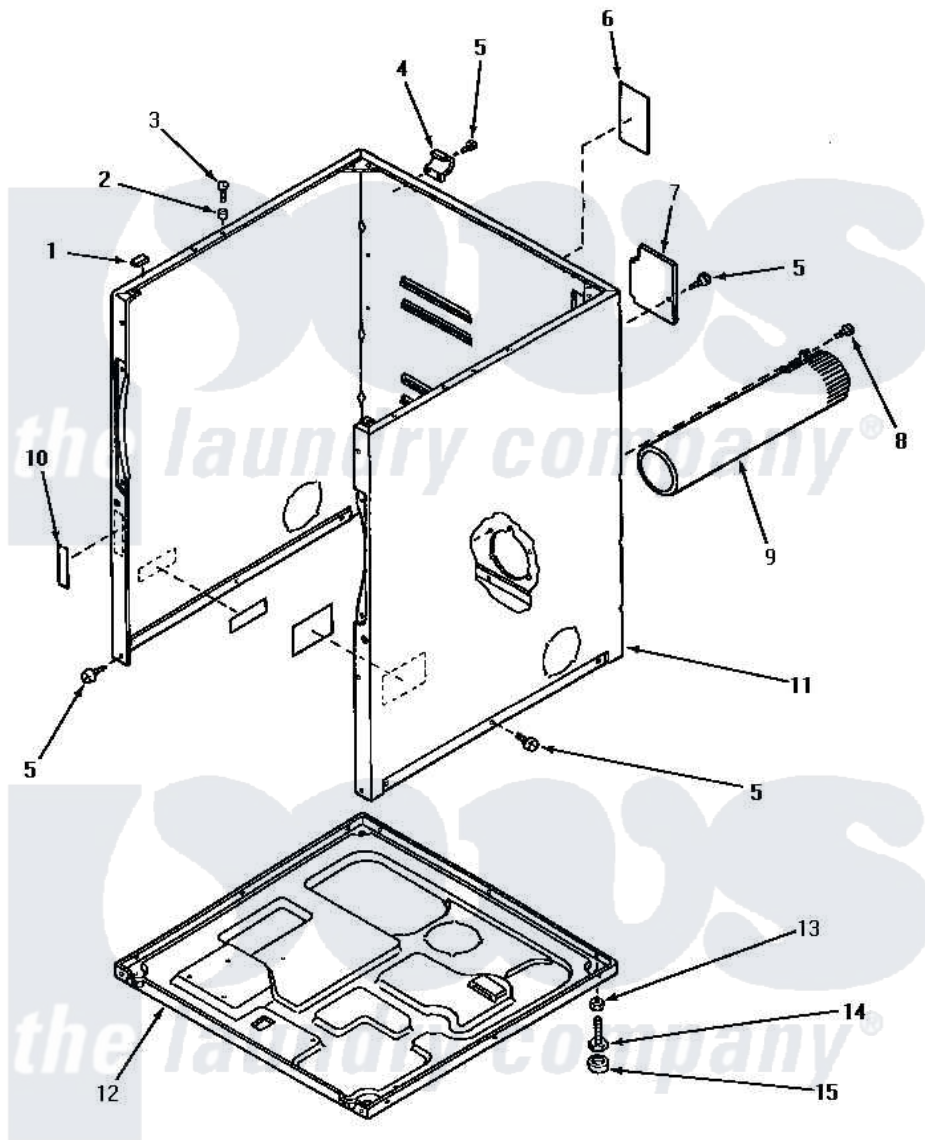

# Amana AG7139 01 - CABINET, EXHAUST DUCT & BASE

## CABINET, EXHAUST DUCT AND BASE

Amana [Residential Amana AG7139 Washer Parts](#) Parts Diagram 01 - CABINET, EXHAUST DUCT & BASE  
 Click on the part number to view part

Item	Original Part Number	Replaced By	Status	Part Description
1	<a href="#">Y56128</a>			Pad, Bumper
2	56079	<a href="#">505187</a>		Locator, Panel
3	32671	<a href="#">Y014874</a>		Screw, Idler Arm And Sleeve
4	60826		Not Available	HINGE, TOP
5	33562	<a href="#">27001200</a>		Screw
6	56427		Not Available	STICKER
7	<a href="#">60821</a>			Access Cover
8	Y33561	<a href="#">489464</a>		Screw
9	56118		Not Available	ASSY, EXHAUST DUCT
10	24903		Not Available	STICKER,DISCONNECT POW
11	60813PW		Not Available	CABINET, WHITE
"	60813PH		Not Available	CABINET, HARVEST GOLD
"	60813PL		Not Available	CABINET, ALMOND
12	<a href="#">60811</a>			Assembly, Base-Complete
13	20274	<a href="#">62739</a>		Nut, Lock
14	Y52696	<a href="#">Y305086</a>		Adjustable Leg And Nut