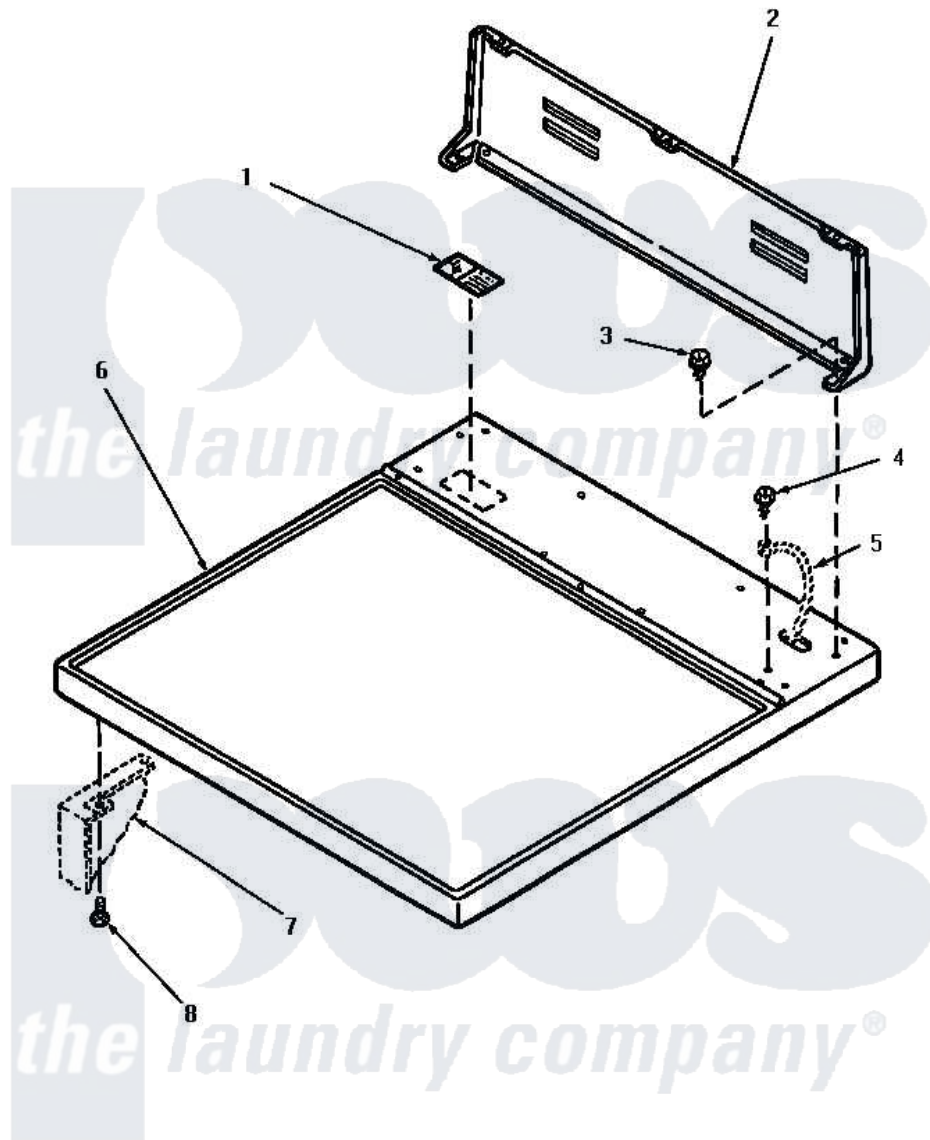

# Amana AG7139 02 - CONTROL TOP & CONTROL HOOD REAR PANEL

## CABINET TOP AND CONTROL HOOD REAR PANEL

Amana [Residential Amana AG7139 Washer Parts](#) Parts Diagram 02 - CONTROL TOP & CONTROL HOOD REAR PANEL

[Click on the part number to view part](#)

Item	Original Part Number	Replaced By	Status	Part Description
1	24903		Not Available	STICKER,DISCONNECT POW
2	59970		Not Available	CONTROL HOOD, REAR PANEL
3	23962	<a href="#">W10116760</a>		Screw
4	<a href="#">20530</a>			Screw, 10-24 x 3/8 Hex
5	Y00000000		Not Available	SEE NOTE GROUND WIRE, GREEN
6	60815H		Not Available	ASSY, TOP PANEL-DOMESTI
"	60815L		Not Available	CABINET TOP, ALMOND
"	60815W		Not Available	ASSY, TOP & CARTON
7	Y00000000		Not Available	SEE NOTE CABINET
8	33562	<a href="#">27001200</a>		Screw