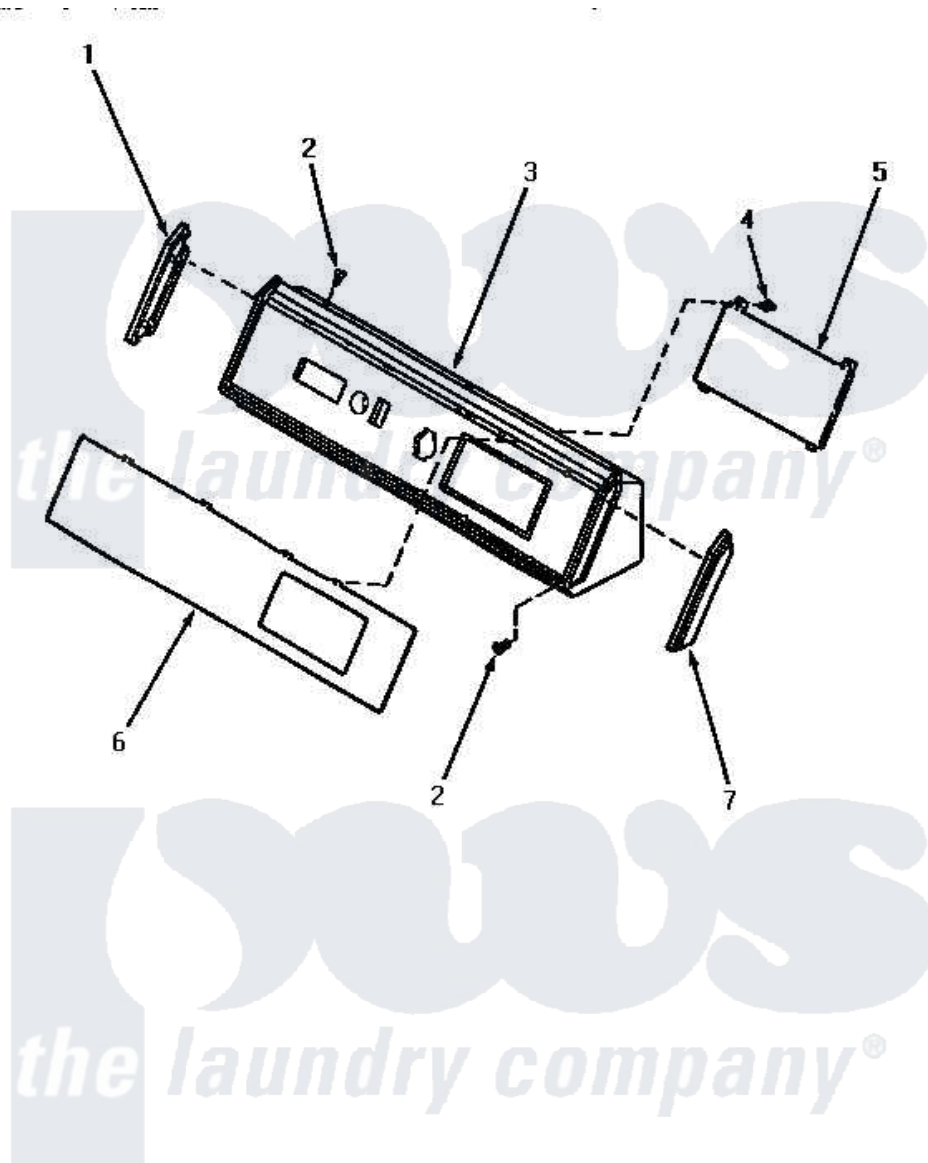

Amana AG7139 05 - GRAPHIC PANEL, CONTROL HOOD & CONTROLS

GRAPHIC PANEL, CONTROL HOOD AND CONTROLS

Amana [Residential Amana AG7139 Washer Parts](#) Parts Diagram 05 - GRAPHIC PANEL, CONTROL HOOD & CONTROLS

[Click on the part number to view part](#)

Item	Original Part Number	Replaced By	Status	Part Description
1	32343		Not Available	INSERT,CONTROL HOOD-L.
2	31752		Not Available	SCREW,No.8ABX3/4 POZIDRI
3	59606		Not Available	HOOD,DRYER-BLACK
4	31260			Screw, No.8 X 3/8 Ind H
5	59609			Electrical Control Kit
6	60310	AN37439		Lu100/Med
7	32342			Insert, Control Hood-R.