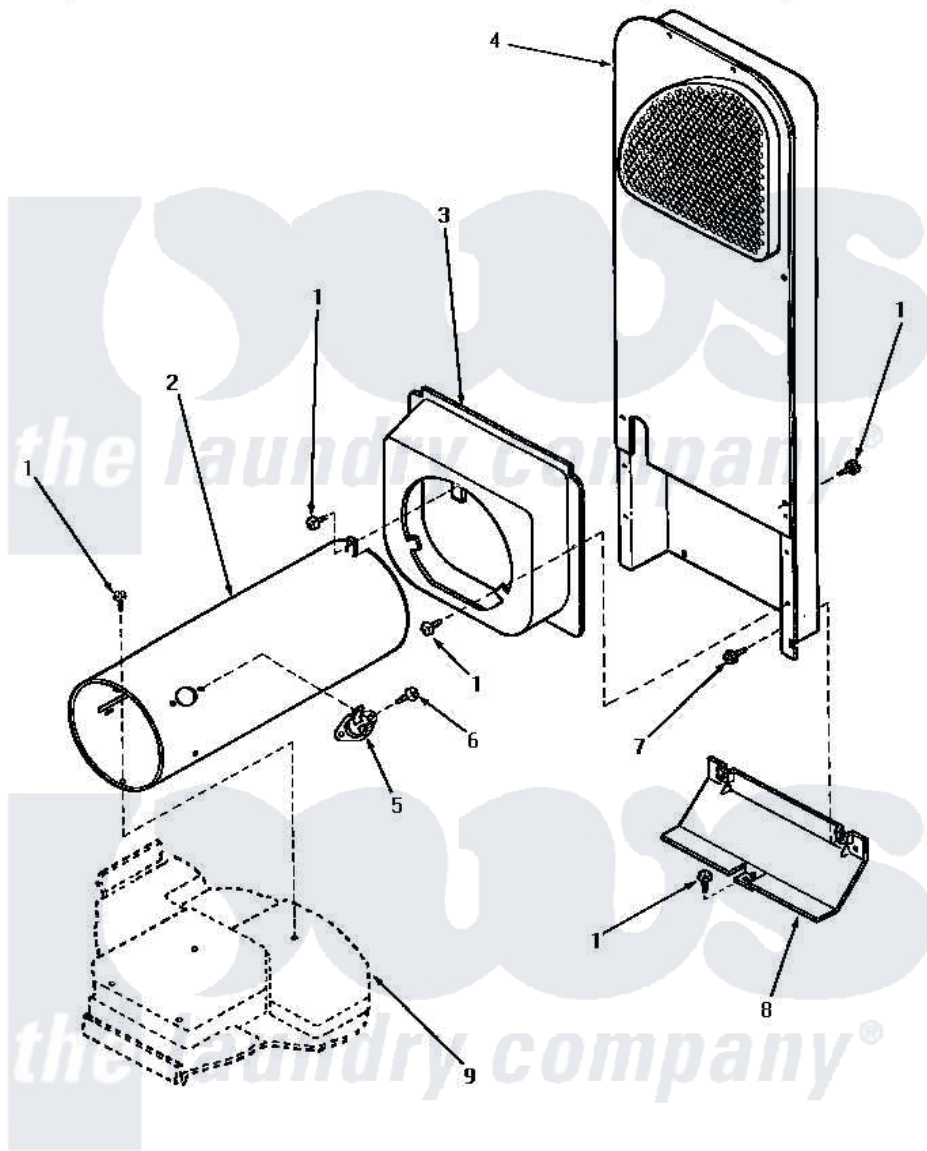

Amana AG7139 07 - HEATER BOX

HEATER BOX (Gas Models starting Serial No.S633960XM)

Amana [Residential Amana AG7139 Washer Parts](#) Parts Diagram 07 - HEATER BOX
 Click on the part number to view part

Item	Original Part Number	Replaced By	Status	Part Description
1	33562	27001200		Screw
2	61974		Not Available	BURNER HOUSING
3	Y60948	510101		Shroud Heat Duct
4	61161P	503605		Assembly, Heater Duct
5	489P3			Limit Thermostat
6	51782		Not Available	SCREW, 6B-20X5/16
7	51780	3390631		Screw, 10-16 X 3/8
8	60952		Not Available	SHIELD,HEAT DUCT
9	Y00000000		Not Available	SEE NOTE BASE