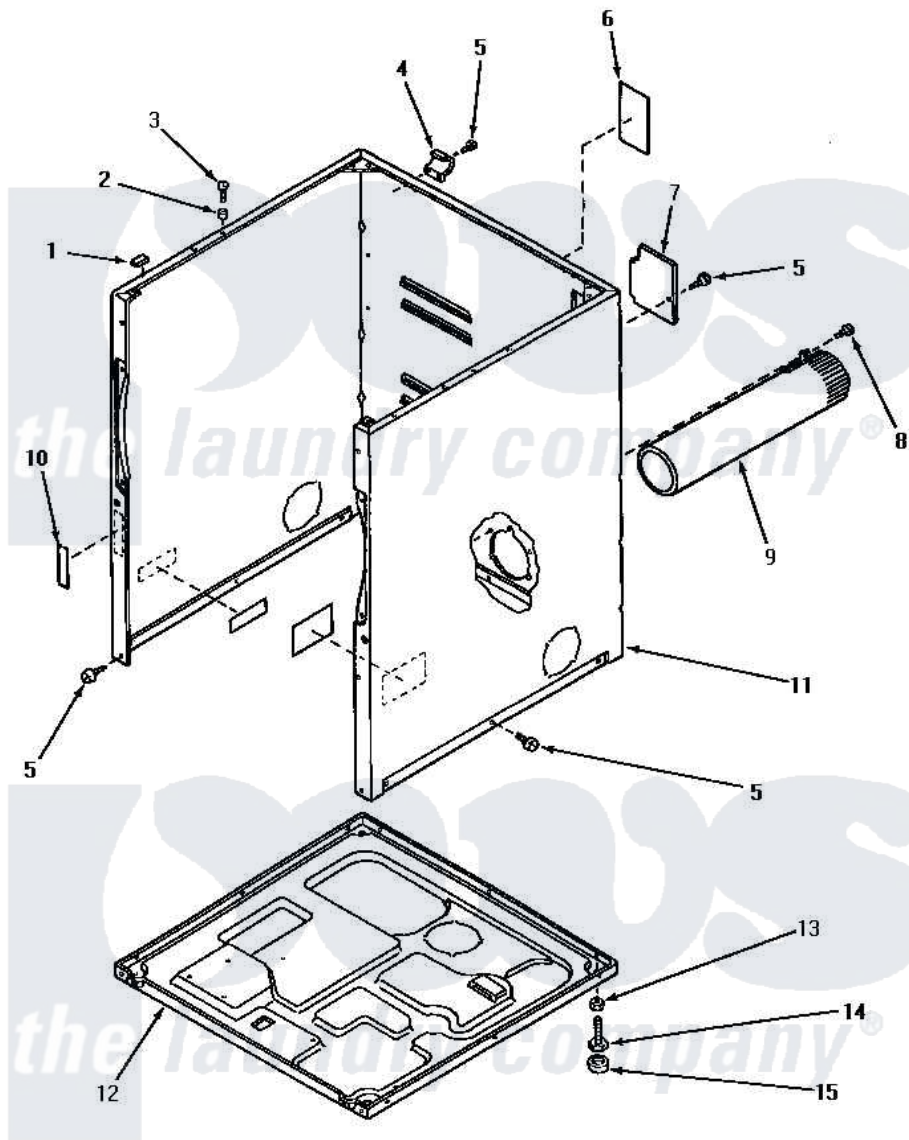

# Amana AG7239 01 - CABINET, EXHAUST DUCT & BASE

## CABINET, EXHAUST DUCT AND BASE

Amana [Residential Amana AG7239 Washer Parts](#) Parts Diagram 01 - CABINET, EXHAUST DUCT & BASE  
 Click on the part number to view part

Item	Original Part Number	Replaced By	Status	Part Description
1	<a href="#">Y56128</a>			Pad, Bumper
2	56079	<a href="#">505187</a>		Locator, Panel
3	32671	<a href="#">Y014874</a>		Screw, Idler Arm And Sleeve
4	60826		Not Available	HINGE, TOP
5	33562	<a href="#">27001200</a>		Screw
6	56427		Not Available	STICKER
7	<a href="#">60821</a>			Access Cover
8	Y33561	<a href="#">489464</a>		Screw
9	56118		Not Available	ASSY, EXHAUST DUCT
10	24903		Not Available	STICKER,DISCONNECT POW
11	60813PW		Not Available	CABINET, WHITE
"	60813PH		Not Available	CABINET, HARVEST GOLD
"	60813PL		Not Available	CABINET, ALMOND
12	<a href="#">60811</a>			Assembly, Base-Complete
13	20274	<a href="#">62739</a>		Nut, Lock
14	Y52696	<a href="#">Y305086</a>		Adjustable Leg And Nut