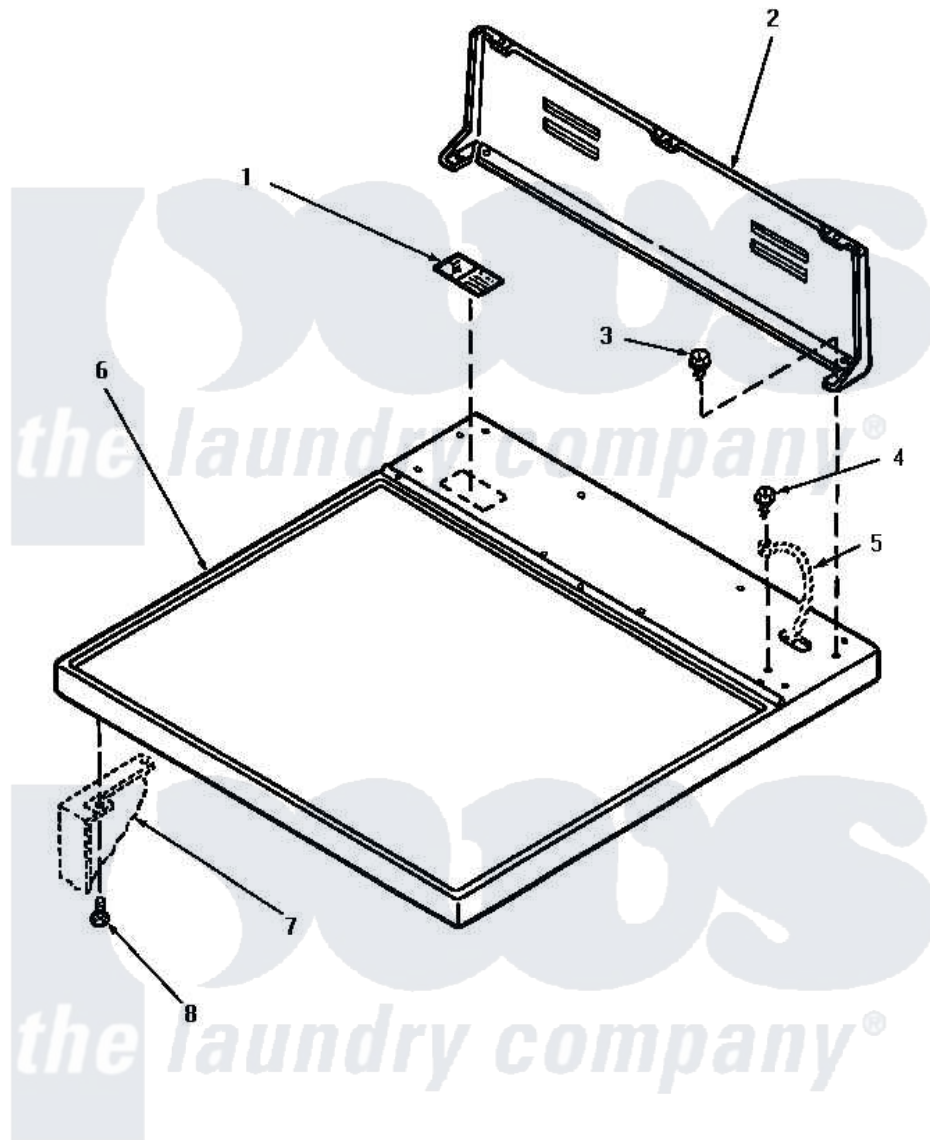

# Amana AG7239 02 - CONTROL TOP & CONTROL HOOD REAR PANEL

## CABINET TOP AND CONTROL HOOD REAR PANEL

Amana [Residential Amana AG7239 Washer Parts](#) Parts Diagram 02 - CONTROL TOP & CONTROL HOOD REAR PANEL

[Click on the part number to view part](#)

Item	Original Part Number	Replaced By	Status	Part Description
1	24903		Not Available	STICKER,DISCONNECT POW
2	59970		Not Available	CONTROL HOOD, REAR PANEL
3	23962	<a href="#">W10116760</a>		Screw
4	<a href="#">20530</a>			Screw, 10-24 x 3/8 Hex
5	Y00000000		Not Available	SEE NOTE GROUND WIRE, GREEN
6	60815H		Not Available	ASSY, TOP PANEL-DOMESTI
"	60815L		Not Available	CABINET TOP, ALMOND
"	60815W		Not Available	ASSY, TOP & CARTON
7	Y00000000		Not Available	SEE NOTE CABINET
8	33562	<a href="#">27001200</a>		Screw