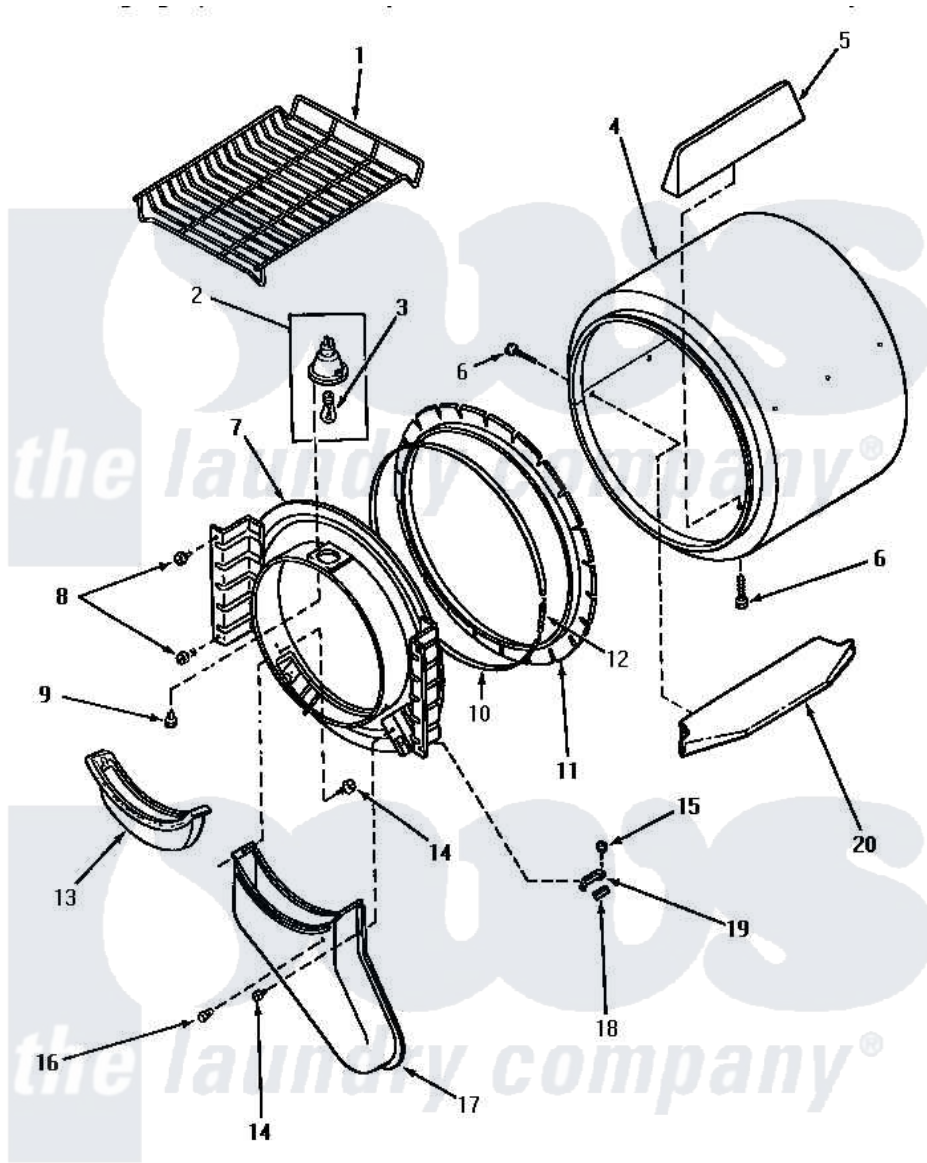

Amana AG7239 03 - FR BLKHD, AIR DUCT, FELT SEAL & CYLINDER

FRONT BULKHEAD, AIR DUCT, FELT SEAL AND CYLINDER

Amana [Residential Amana AG7239 Washer Parts](#) Parts Diagram 03 - FR BLKHD, AIR DUCT, FELT SEAL & CYLINDER

[Click on the part number to view part](#)

Item	Original Part Number	Replaced By	Status	Part Description
1	58846		Not Available	RACK, DRYING
4	60645P		Not Available	ASSY, CYLINDER PACK
"	61073P		Not Available	ASSY, CYLINDER-WHITE
5	Y61399		Not Available	BAFFLE, CYLINDER-SHORT-
6	56131		Not Available	SCREW, 10BT X 1 TAPPING
7	60774P		Not Available	ASSY BULK HEAD
8	33562	27001200		Screw
9	31260			Screw, No.8 X 3/8 Ind H
10	Y56090		Not Available	SEAL STRAP
11	56088			Assembly, Seal
12	52310			Spring
13	61376P			Filter, Lint-White W/Inst.
14	Y33561	489464		Screw
15	23962	W10116760		Screw
16	56938		Not Available	BUMPER
17	60786			Assembly, Air Duct-Front

18 [58049](#)

Pad, Thin

19 [61448](#)

Glide, Cylinder-Rulon F

20 Y61027

Not Available

BAFFLE,CYLINDER-EXTEND