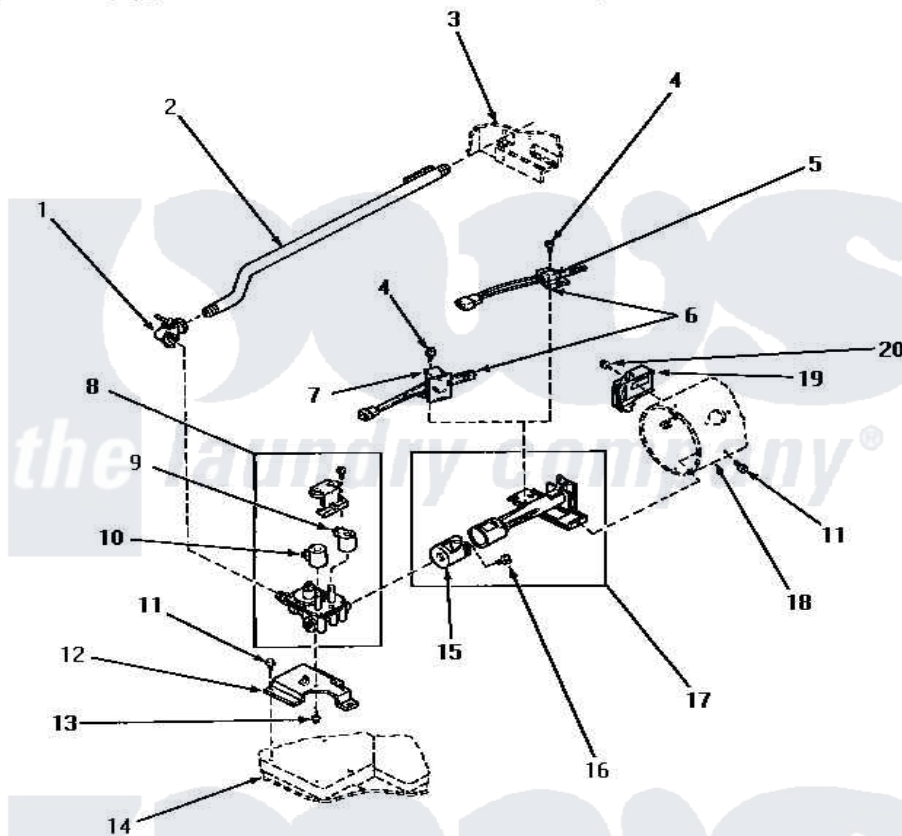

# Amana AG7239 04 - GAS VALVE, IGNITER & GAS CONVERSION KITS

| GAS BURNER CONVERSION KITS   |   |
|--|---|
| <p><b>TO CONVERT DRYERS FROM NATURAL/MIXED TO LP GAS</b></p> <p>401P3 Conversion Kit<br/>Kit consists of:</p> <ul style="list-style-type: none"> <li>1 - 58754 Block - Open Plug</li> <li>1 - 58765 Burner Orifice Spud (#85)</li> <li>1 - 60515 Conversion Plate</li> <li>1 - 60517 Valve Converted to LP Gas Sticker</li> <li>2 - 60520 LP Gas Stickers</li> </ul> | <p><b>TO CONVERT DRYERS FROM LP TO NATURAL/MIXED GAS</b></p> <p>402P3 Conversion Kit<br/>Kit consists of:</p> <ul style="list-style-type: none"> <li>1 - 58719 Burner Orifice Spud (#44)</li> <li>1 - 58768 Vent Screw</li> <li>1 - 60514 Conversion Plate</li> <li>1 - 60516 Valve Converted to Natural Gas Sticker</li> <li>2 - 60521 Natural Gas Stickers</li> </ul> |

## GAS VALVE, IGNITER AND GAS CONVERSION KITS (Gas Models)

Amana [Residential Amana AG7239 Washer Parts](#) Parts Diagram 04 - GAS VALVE, IGNITER & GAS CONVERSION KITS

Click on the part number to view part