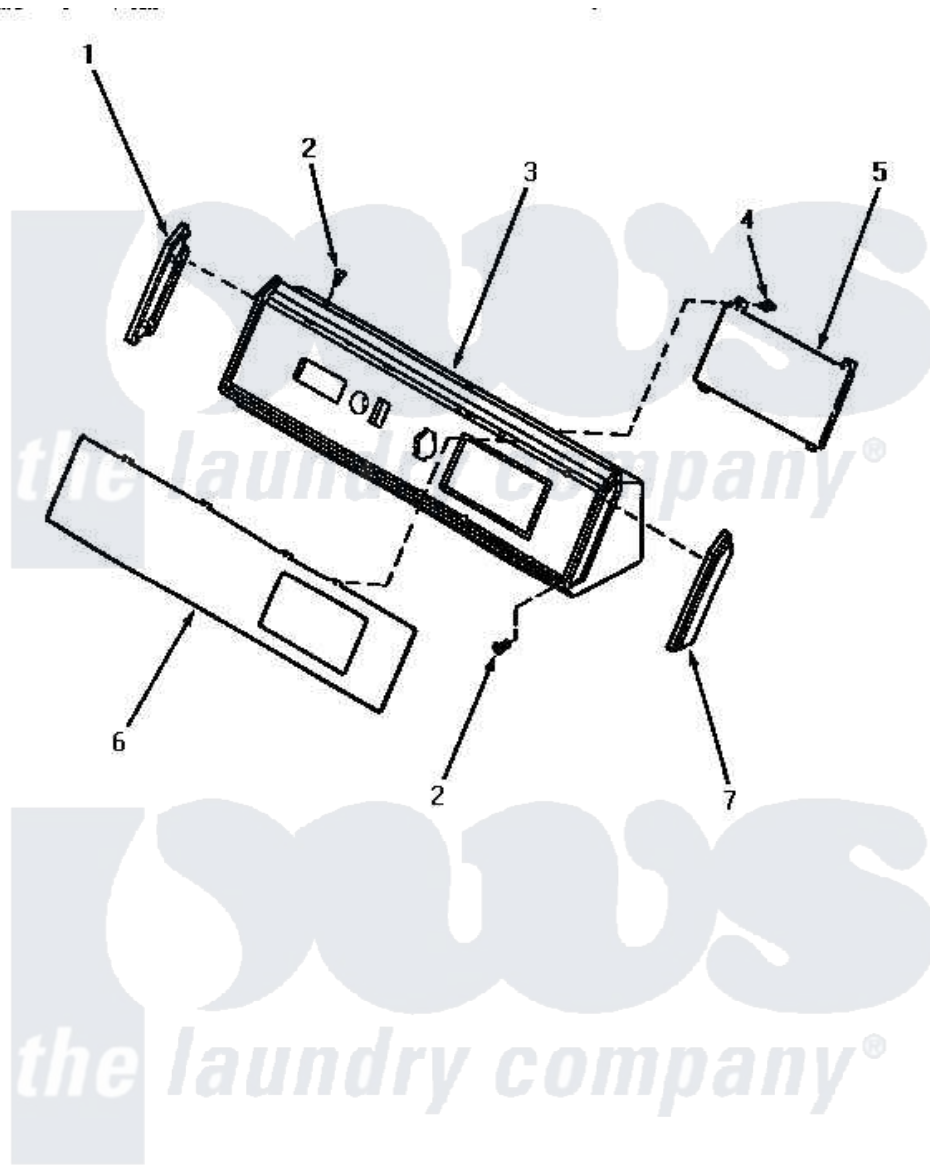

# Amana AG7239 05 - GRAPHIC PANEL, CONTROL HOOD & CONTROLS

## GRAPHIC PANEL, CONTROL HOOD AND CONTROLS

Amana [Residential Amana AG7239 Washer Parts](#) Parts Diagram 05 - GRAPHIC PANEL, CONTROL HOOD & CONTROLS

[Click on the part number to view part](#)

Item	Original Part Number	Replaced By	Status	Part Description
1	32343		Not Available	INSERT,CONTROL HOOD-L.
2	31752		Not Available	SCREW,No.8ABX3/4 POZIDRI
3	59606		Not Available	HOOD,DRYER-BLACK
4	<a href="#">31260</a>			Screw, No.8 X 3/8 Ind H
5	<a href="#">59609</a>			Electrical Control Kit
6	60310	<a href="#">AN37439</a>		Lu100/Med
7	<a href="#">32342</a>			Insert, Control Hood-R.