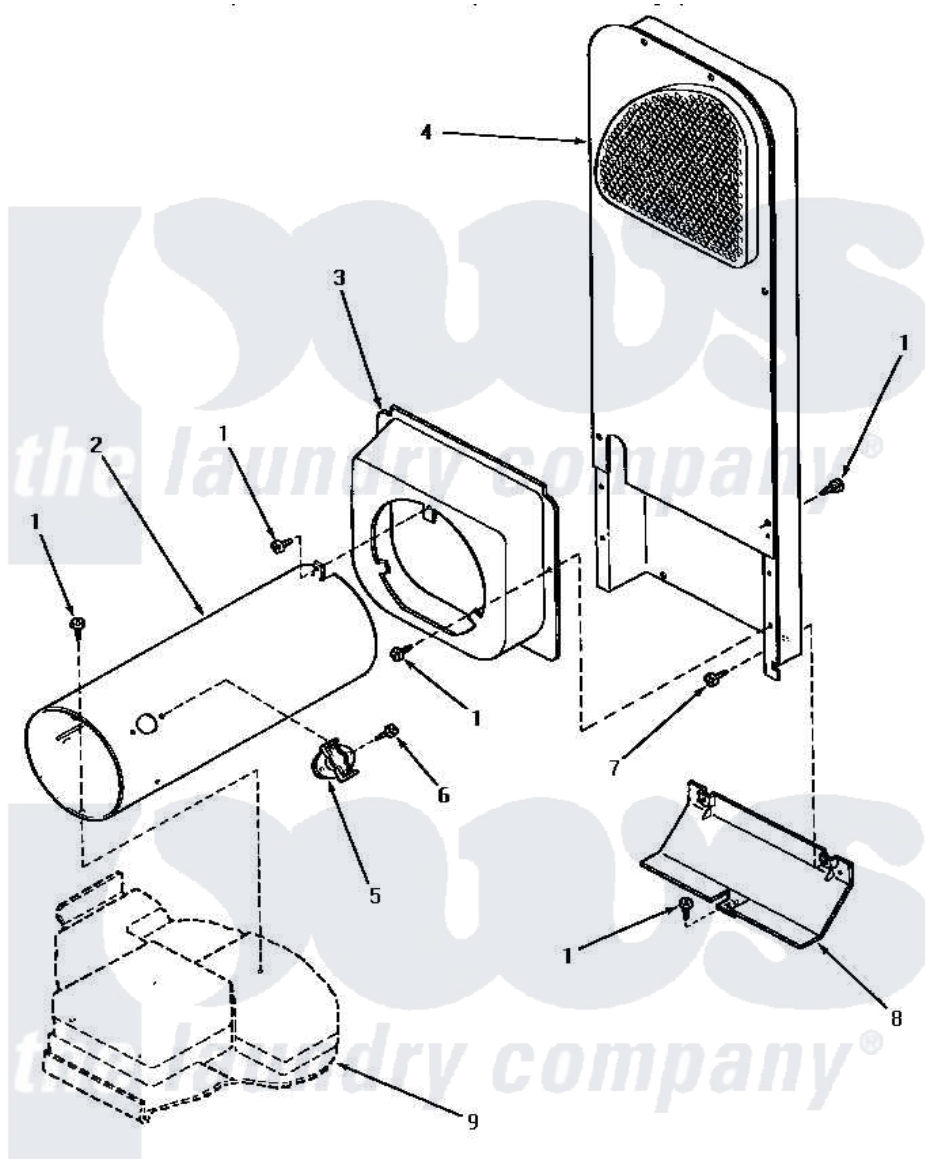

Amana AG7239 06 - HEATER BOX

HEATER BOX (Gas Models through Serial No.S6333959XM)

Amana [Residential Amana AG7239 Washer Parts](#) Parts Diagram 06 - HEATER BOX

[Click on the part number to view part](#)

Item	Original Part Number	Replaced By	Status	Part Description
1	33562	27001200		Screw
2	56240	08013801		Bracket
3	56237	510101		Shroud Heat Duct
4	61161P	503605		Assembly, Heater Duct
5	58366	489P3		Limit Thermostat
6	23222	3177991		Screw
7	51780	3390631		Screw, 10-16 X 3/8
8	60952		Not Available	SHIELD,HEAT DUCT
9	Y00000000		Not Available	SEE NOTE BASE