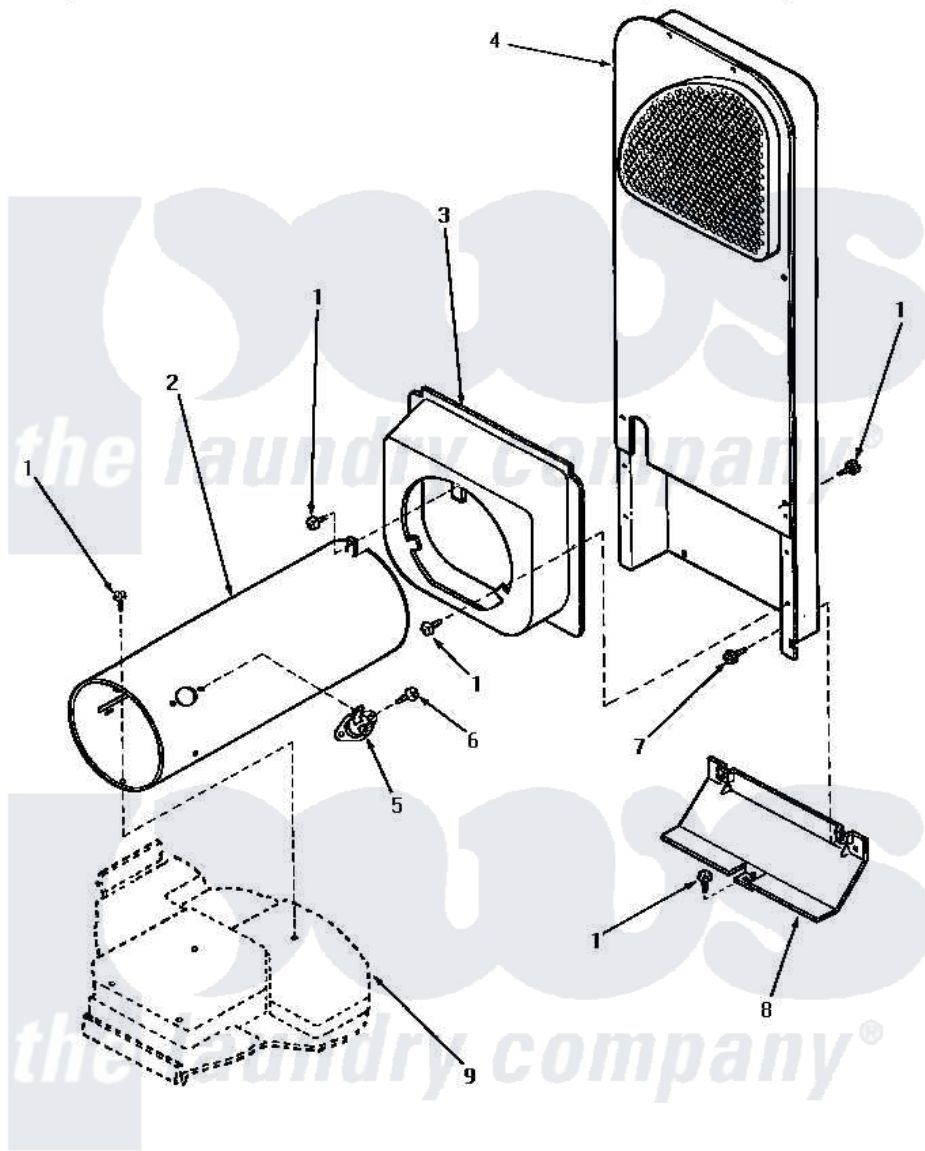

# Amana AG7239 07 - HEATER BOX

## HEATER BOX (Gas Models starting Serial No.S633960XM)

Amana [Residential Amana AG7239 Washer Parts](#) Parts Diagram 07 - HEATER BOX  
 Click on the part number to view part

Item	Original Part Number	Replaced By	Status	Part Description
1	33562	<a href="#">27001200</a>		Screw
2	61974		Not Available	BURNER HOUSING
3	Y60948	<a href="#">510101</a>		Shroud Heat Duct
4	61161P	<a href="#">503605</a>		Assembly, Heater Duct
5	<a href="#">489P3</a>			Limit Thermostat
6	51782		Not Available	SCREW, 6B-20X5/16
7	51780	<a href="#">3390631</a>		Screw, 10-16 X 3/8
8	60952		Not Available	SHIELD,HEAT DUCT
9	Y00000000		Not Available	SEE NOTE BASE