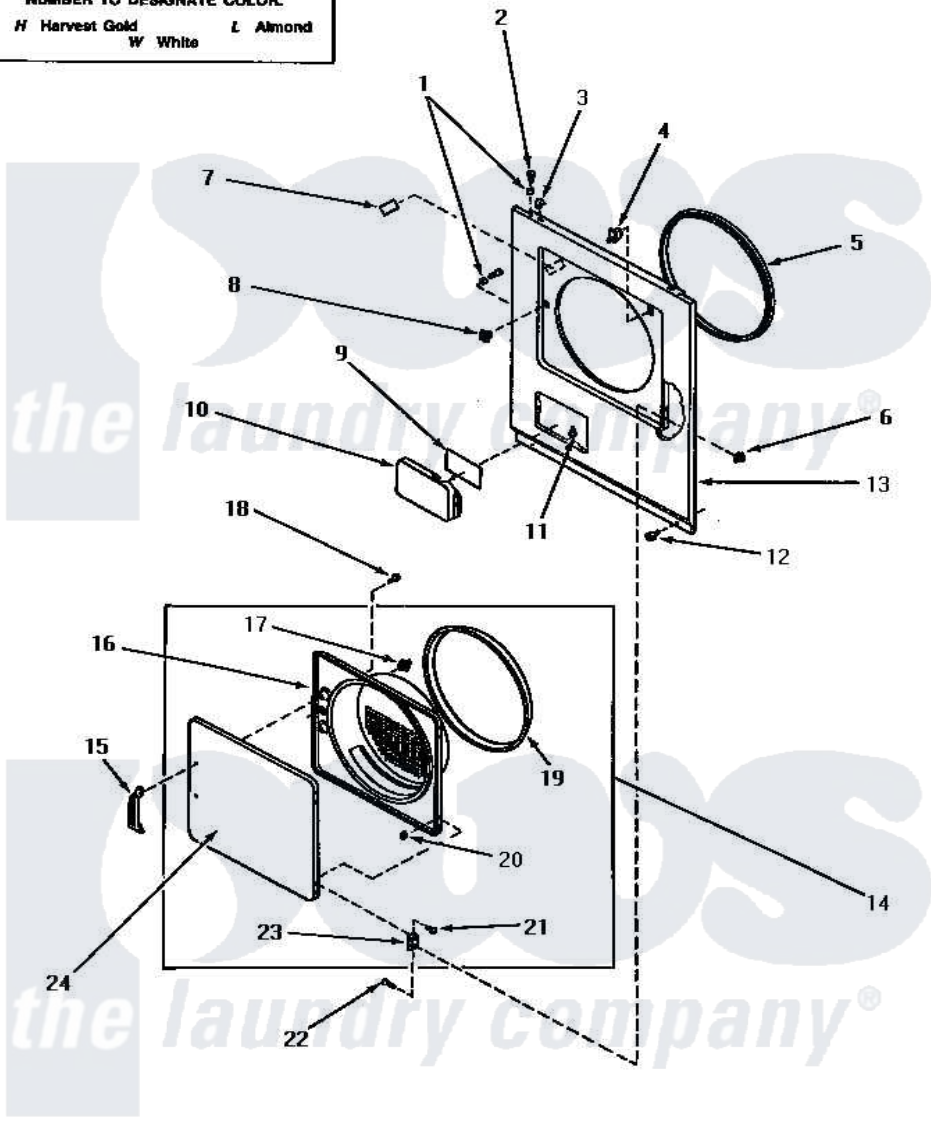

Amana AG7239 08 - LOADING DOOR, FRONT PANELS & ACCESS DOOR

*ADD SUFFIX LETTER TO PART NUMBER TO DESIGNATE COLOR.
 H Harvest Gold L Almond
 W White

LOADING DOOR, FRONT PANELS AND ACCESS DOOR

Amana [Residential Amana AG7239 Washer Parts](#) Parts Diagram 08 - LOADING DOOR, FRONT PANELS & ACCESS DOOR

Click on the part number to view part

Item	Original Part Number	Replaced By	Status	Part Description
1	56079	505187		Locator, Panel
2	32671	Y014874		Screw, Idler Arm And Sleeve
3	28835	22001650		Fastener, Spring
4	57012	W10169313		Switch-Dor
5	Y61380			Seal, Front Panel
6	51236	488130		Nut
7	58854			Repl By 500281
8	54660	LA-1003		Door Catch Kit
9	56427		Not Available	STICKER
10	60795L		Not Available	DOOR,ACCESS
"	60795W			Door, Access
"	60795H		Not Available	DOOR,ACCESS
11	56534			Barrel, Support
12	58637	27001200		Screw
13	62421W		Not Available	PANEL, FRONT
"	62421L		Not Available	PANEL, FRONT

"	62421H		Not Available	PANEL,FRONT-GAS
14	62151H		Not Available	ASSY,DOOR
"	62151L		Not Available	ASSY,DOOR
"	62151W		Not Available	ASSY,DOOR
15	54068P	61925		Pull Door Commercial Black
16	62152L	62152P		Liner
"	62152H		Not Available	INNER DOOR PANEL, HARVEST GOLD
"	62152W		Not Available	LINER,DOOR
17	54661	LA-1003		Door Catch Kit
18	Y33561	489464		Screw
19	61379	61379P		Door Seal
20	23407			Nut, Speed-8A Tinn C15
21	52864	500226		Screw, 8b-16 x 5/8 Tap
22	22649			Screw, 8-32 X 13/32 FI
23	56045			Hinge
24	62153L		Not Available	DOOR
"	62153W		Not Available	PANEL OUTER DOOR
"	62153H			Door