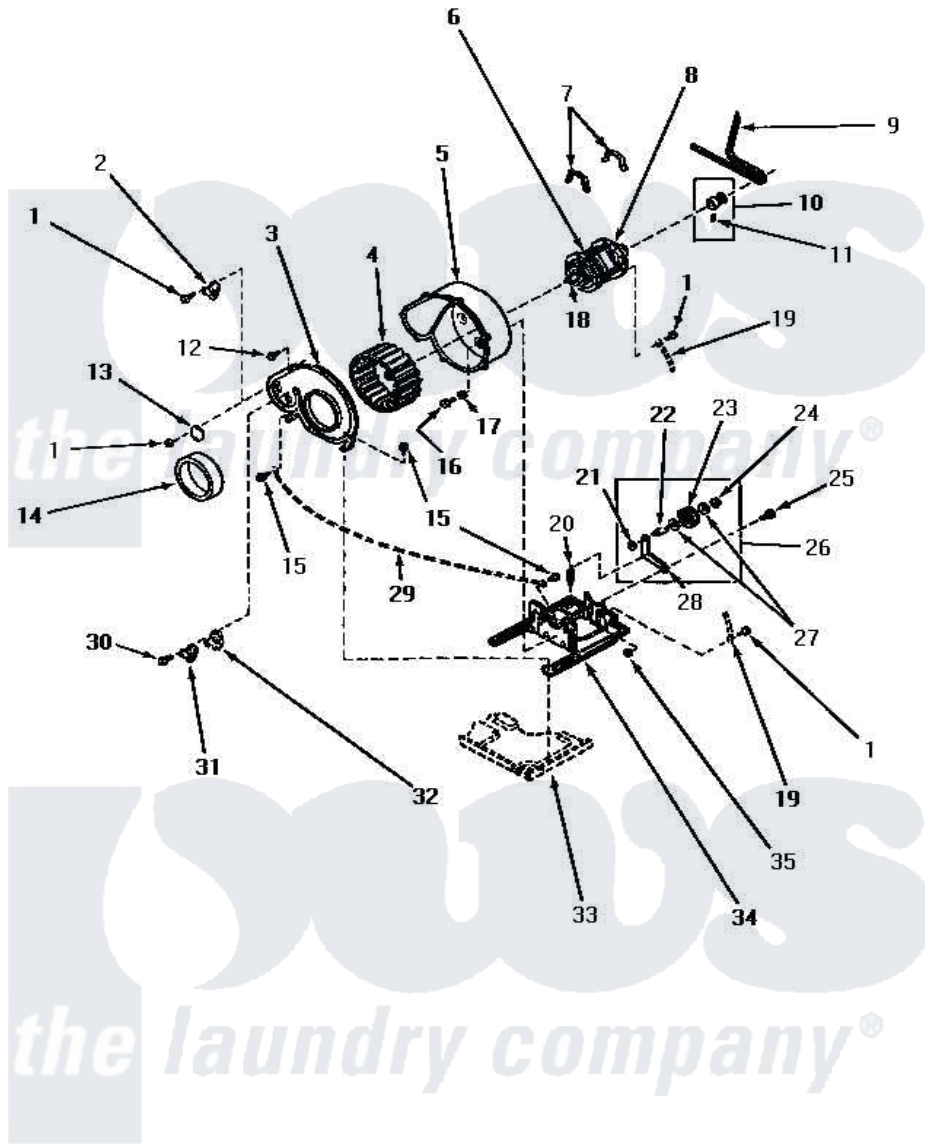

Amana AG7239 09 - MOTOR, EXHAUST FAN & BELT

MOTOR, EXHAUST FAN AND BELT

Amana [Residential Amana AG7239 Washer Parts](#) Parts Diagram 09 - MOTOR, EXHAUST FAN & BELT
 Click on the part number to view part

Item	Original Part Number	Replaced By	Status	Part Description
3	60938P		Not Available	COVER,BLOWER HOUSING
4	56000	510139P		Assembly Blower Fan Package
5	56020			Housing, Blower
6	Y58044	915P3		Motor-Drve
7	Y58047	660658		Clamp, Motor Mounting 343481 685441
8	59895		Not Available	MOTOR SWITCH, INTERNAL MOUNTED
"	53226		Not Available	SWITCH,MOTOR
"	53249		Not Available	SWITCH
9	59174	40111201		Belt, Cylinder
10	59173		Not Available	MOTOR PULLEY ASSEMBLY
11	52906		Not Available	SETSCREW
12	23962	W10116760		Screw
14	56065		Not Available	SEAL
15	51780	3390631		Screw, 10-16 X 3/8

16	33562	27001200		Screw
17	20492	M0270504		Washer
18	27604P			Never-Seeze 1 Oz Tube
19	Y00000000		Not Available	SEE NOTE GROUND WIRE, GREEN
20	56076			Spring, Idler
21	56156	358160		Nut
22	56461			Shaft
23	Y54414			Assembly, Wheel And Bearing
24	23748			Ring, Retaining
25	56587		Not Available	SCREW, 1/4-20 HEX HD SH
26	Y56170	56170P		Assembly- Idle
27	52549			Washer, 501 ID X3/4 Odx
28	56057		Not Available	LEVER, IDLER
29	Y00000000		Not Available	SEE NOTE GROUND WIRE, GREEN -- (THROUGH SERIAL NO. S6181365XA)
30	23222	3177991		Screw
31	59500			Assembly, Thermistor
33	Y00000000		Not Available	SEE NOTE BASE
34	Y60816	503613		Mount, Motor
35	52566	27001225		Nut, Jam Mid Lock 1/4-20