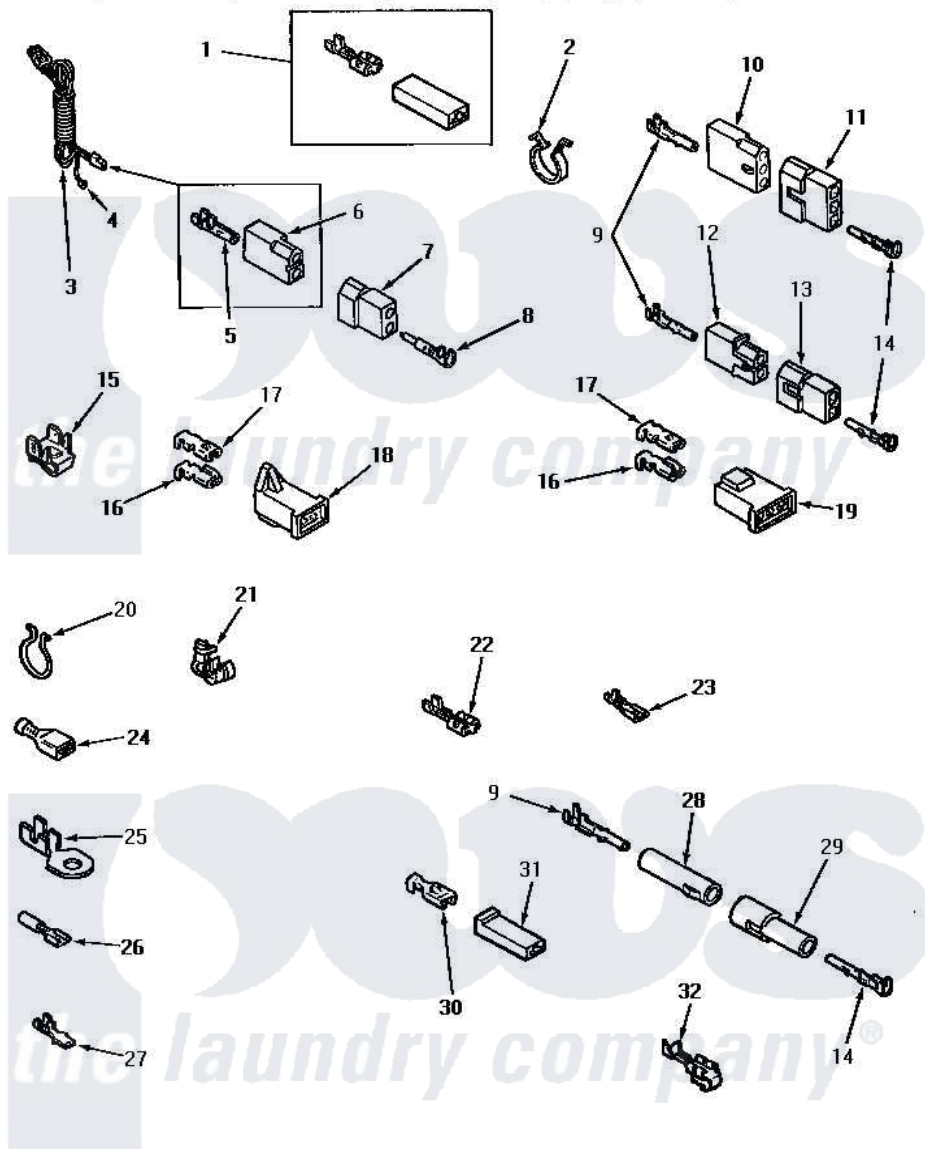

# Amana AG7239 10 - POWER CORD & TERMINALS

## POWER CORD AND TERMINALS

Amana [Residential Amana AG7239 Washer Parts](#) Parts Diagram 10 - POWER CORD & TERMINALS  
 Click on the part number to view part

Item	Original Part Number	Replaced By	Status	Part Description
1	<a href="#">Y00237</a>			Terminal-Female 1/4 ((1) 12 GAUGE Wire Or(2) 18 GA
2	61510	<a href="#">504034</a>		Clip, Wire
3	Y56222	<a href="#">27001142</a>		Cord, Power
4	Y00000000		Not Available	SEE NOTE GROUND WIRE, GREEN
5	<a href="#">00130</a>			Terminal, Pin-1/8 Femal
6	<a href="#">56265</a>			Receptacle, 2 Circuit
7	<a href="#">56266</a>			Plug
8	<a href="#">Y00127</a>			Terminal, Pin-1/8 Male
9	Y00117	<a href="#">5011-XX</a>		093 Female Socket
10	23039	<a href="#">697780</a>		Receptacle,
11	<a href="#">23040</a>			Plug-3 Circuit
12	<a href="#">56451</a>			Receptacle, 2 Circuit
13	<a href="#">56448</a>			Terminal Block Plug
14	<a href="#">Y00116</a>			Terminal, Pin-Male
15	Y00161	<a href="#">B5733302</a>		Clip, Ground