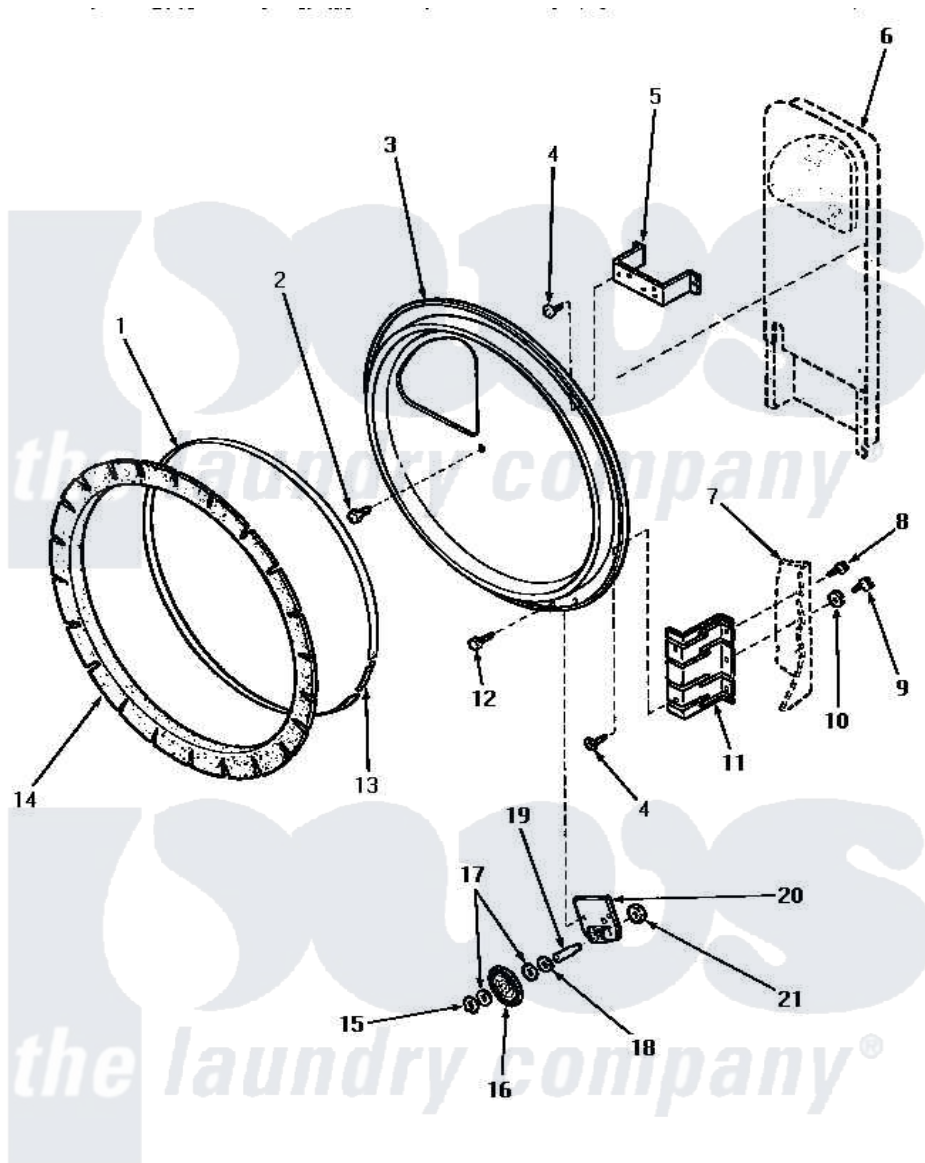

# Amana AG7239 11 - REAR BLKHD, FELT SEAL & CYLINDER ROLLER

## REAR BULKHEAD, FELT SEAL AND CYLINDER ROLLER

Amana [Residential Amana AG7239 Washer Parts](#) Parts Diagram 11 - REAR BLKHD, FELT SEAL & CYLINDER ROLLER

[Click on the part number to view part](#)

Item	Original Part Number	Replaced By	Status	Part Description
1	Y56090		Not Available	SEAL STRAP
2	Y33561	<a href="#">489464</a>		Screw
3	61135P		Not Available	ASSY,REAR BULKHEAD
4	56078	<a href="#">M400664</a>		SCrew Tap Trs Cr Rec 1016AB
5	<a href="#">60823P</a>			Bracket, Terminal Block
6	Y00000000		Not Available	SEE NOTE HEAT DUCT
7	Y00000000		Not Available	SEE NOTE CABINET
8	33562	<a href="#">27001200</a>		Screw
9	<a href="#">52909</a>			Screw, 10B-16 X 1/2 HeX
10	51474		Not Available	WASHER, 13/64IDX1/2ODX.
11	56055		Not Available	BRACKET,BULKHEAD-REAR
12	51780	<a href="#">3390631</a>		Screw, 10-16 X 3/8
13	<a href="#">52310</a>			Spring
14	<a href="#">56088</a>			Assembly, Seal
15	<a href="#">23748</a>			Ring, Retaining

16	56457	<a href="#">62649P</a>	Roller- CY
17	<a href="#">52549</a>		Washer, 501 ID X3/4 Odx
18	23886		Not Available
19	<a href="#">56461</a>		WASHER,.578IDX1.25ODX1
20	56042		Not Available
21	56156	<a href="#">358160</a>	Shaft
			BRACKET,CYLINDER ROLLER
			Nut