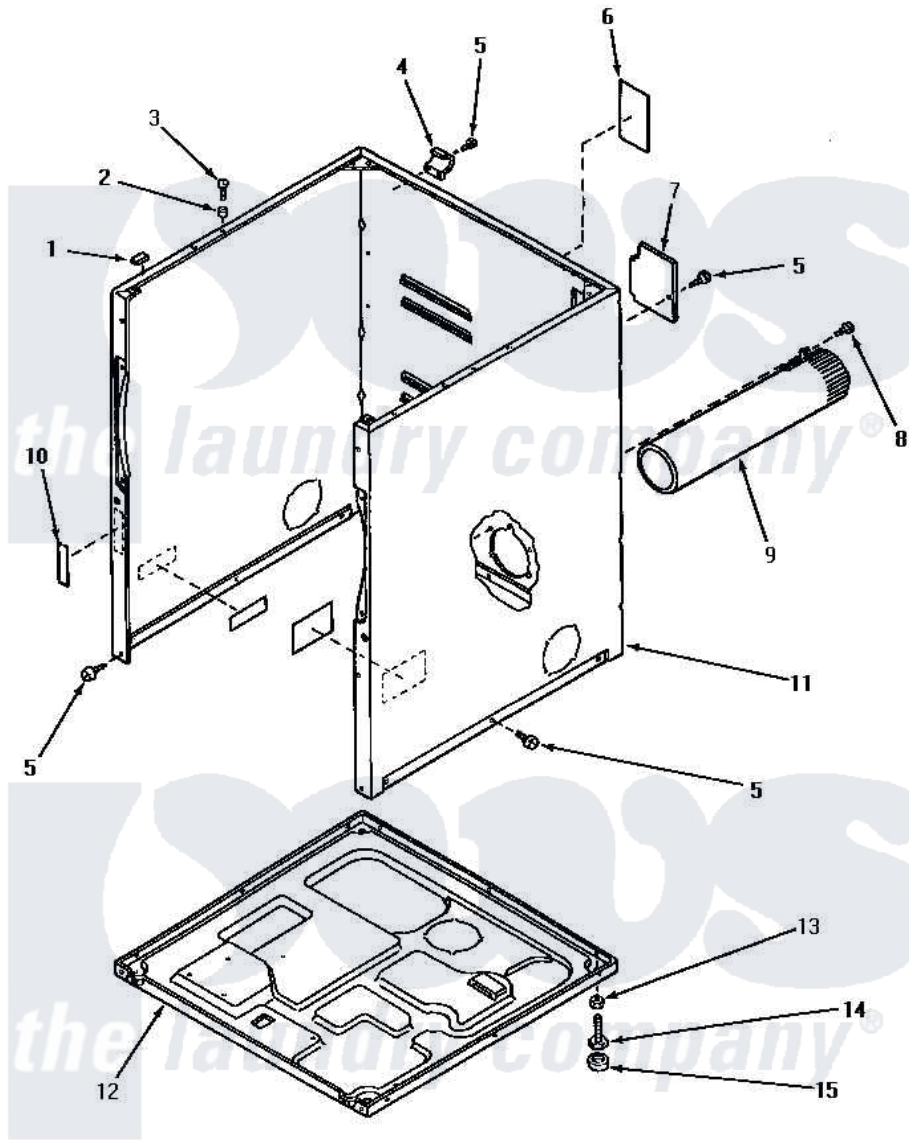

Amana AG9139 01 - CABINET, EXHAUST DUCT & BASE

CABINET, EXHAUST DUCT AND BASE

Amana [Residential Amana AG9139 Washer Parts](#) Parts Diagram 01 - CABINET, EXHAUST DUCT & BASE
 Click on the part number to view part

Item	Original Part Number	Replaced By	Status	Part Description
1	Y56128			Pad, Bumper
2	56079	505187		Locator, Panel
3	32671	Y014874		Screw, Idler Arm And Sleeve
4	60826		Not Available	HINGE, TOP
5	33562	27001200		Screw
6	56427		Not Available	STICKER
7	60821			Access Cover
8	Y33561	489464		Screw
9	56118		Not Available	ASSY, EXHAUST DUCT
10	24903		Not Available	STICKER,DISCONNECT POW
11	60813PW		Not Available	CABINET, WHITE
"	60813PH		Not Available	CABINET, HARVEST GOLD
"	60813PL		Not Available	CABINET, ALMOND
12	60811			Assembly, Base-Complete
13	20274	62739		Nut, Lock
14	Y52696	Y305086		Adjustable Leg And Nut