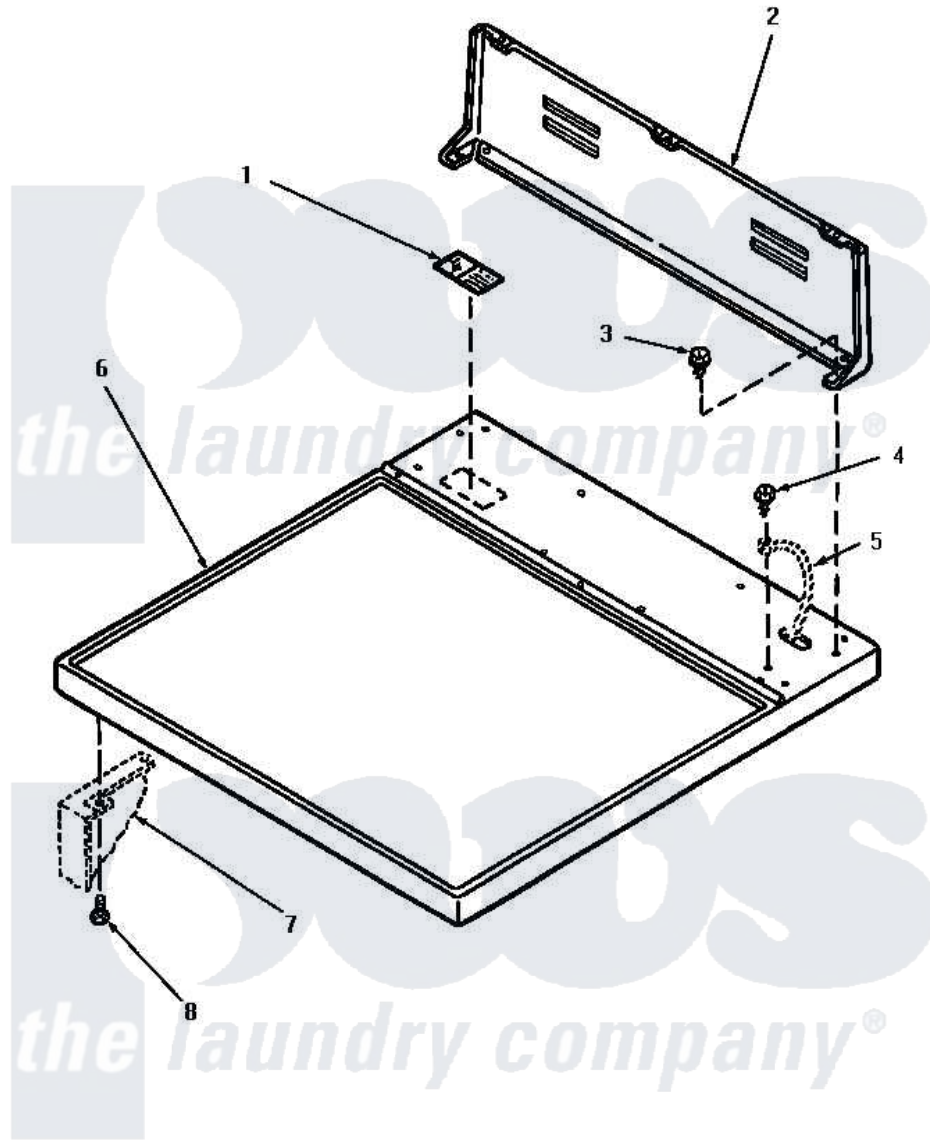

Amana AG9139 02 - CONTROL TOP & CONTROL HOOD REAR PANEL

CABINET TOP AND CONTROL HOOD REAR PANEL

Amana [Residential Amana AG9139 Washer Parts](#) Parts Diagram 02 - CONTROL TOP & CONTROL HOOD REAR PANEL

[Click on the part number to view part](#)

Item	Original Part Number	Replaced By	Status	Part Description
1	24903		Not Available	STICKER,DISCONNECT POW
2	59970		Not Available	CONTROL HOOD, REAR PANEL
3	23962	W10116760		Screw
4	20530			Screw, 10-24 x 3/8 Hex
5	Y00000000		Not Available	SEE NOTE GROUND WIRE, GREEN
6	60815H		Not Available	ASSY, TOP PANEL-DOMESTI
"	60815L		Not Available	CABINET TOP, ALMOND
"	60815W		Not Available	ASSY, TOP & CARTON
7	Y00000000		Not Available	SEE NOTE CABINET
8	33562	27001200		Screw