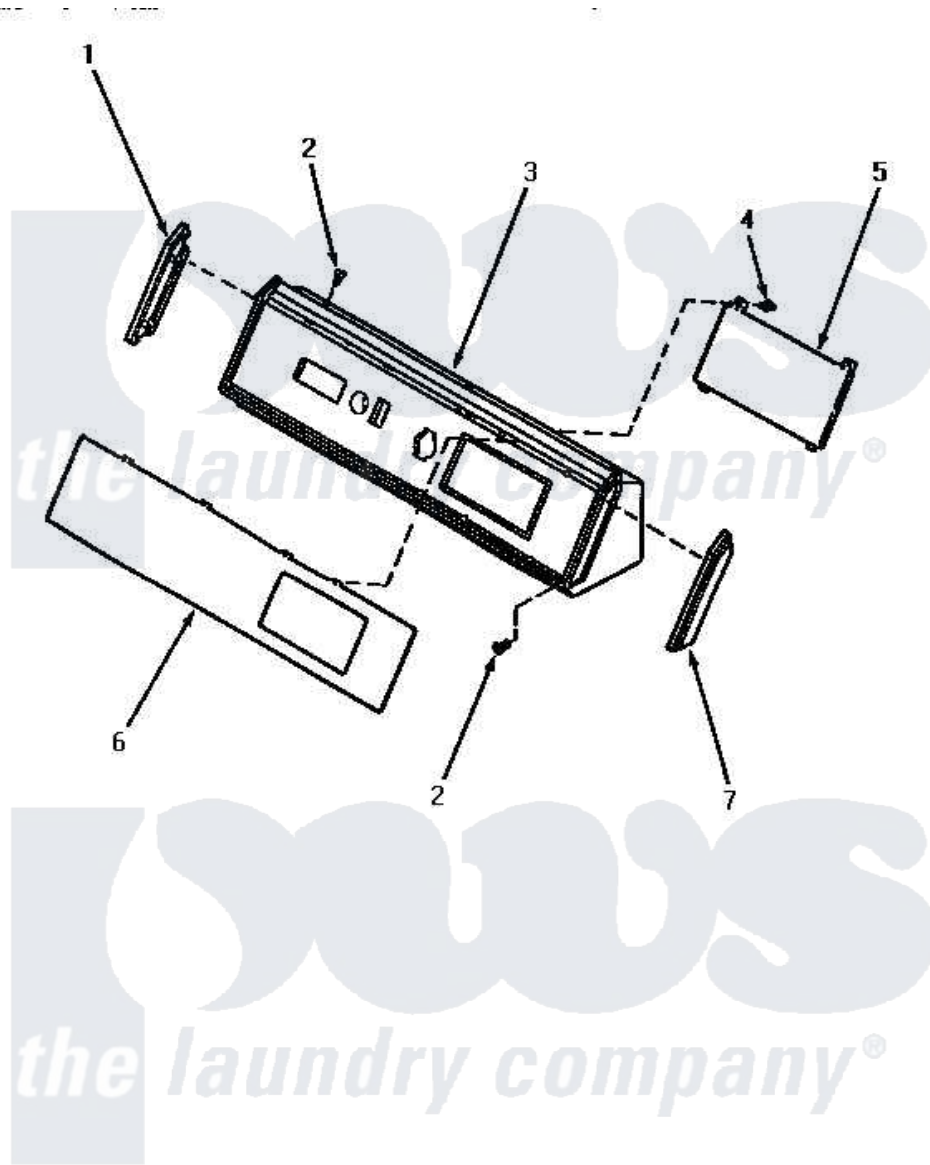

Amana AG9139 05 - GRAPHIC PANEL, CONTROL HOOD & CONTROLS

GRAPHIC PANEL, CONTROL HOOD AND CONTROLS

Amana [Residential Amana AG9139 Washer Parts](#) Parts Diagram 05 - GRAPHIC PANEL, CONTROL HOOD & CONTROLS

[Click on the part number to view part](#)

Item	Original Part Number	Replaced By	Status	Part Description
1	32343		Not Available	INSERT,CONTROL HOOD-L.
2	31752		Not Available	SCREW,No.8ABX3/4 POZIDRI
3	59606		Not Available	HOOD,DRYER-BLACK
4	31260			Screw, No.8 X 3/8 Ind H
5	59608		Not Available	ASSY, ELECTRONIC CONTROL
6	60310	AN37439		Lu100/Med
7	32342			Insert, Control Hood-R.