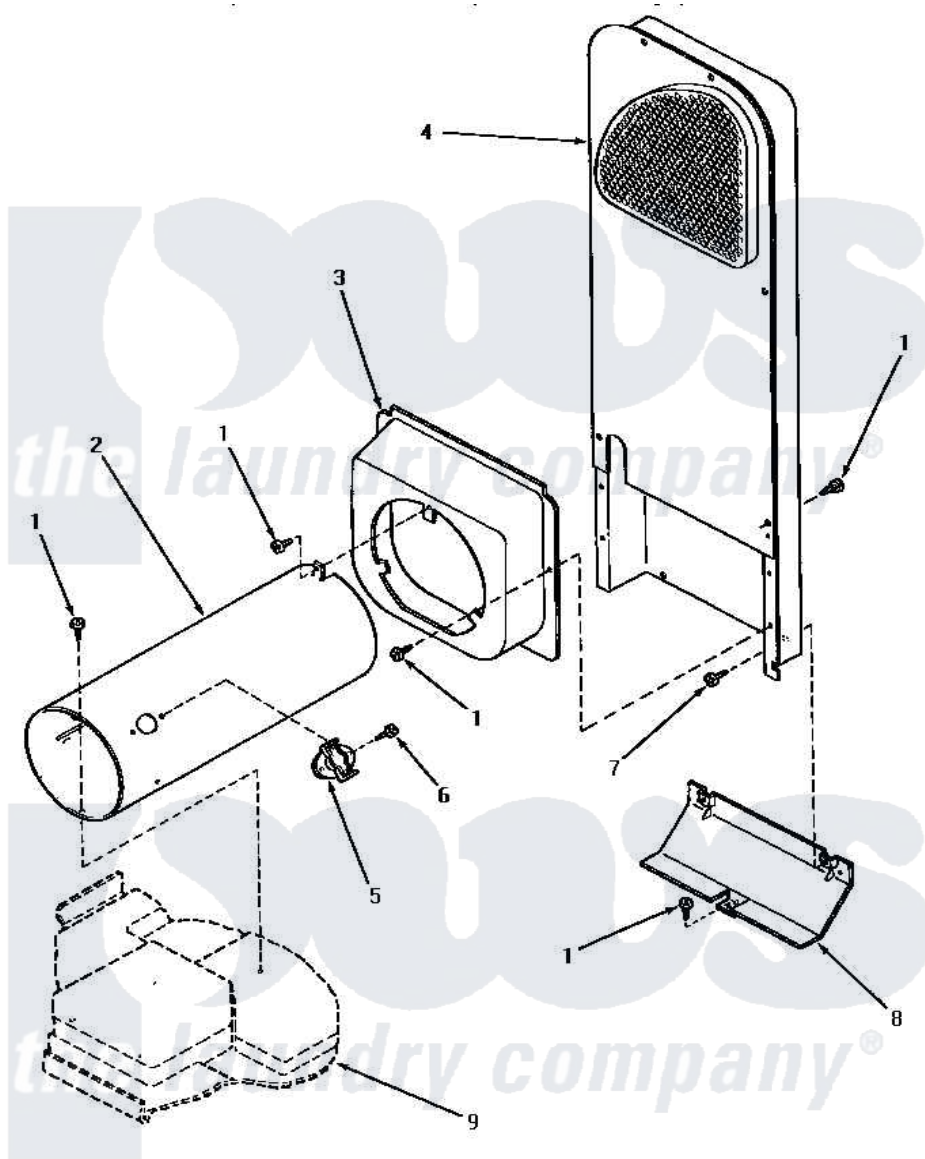

# Amana AG9139 06 - HEATER BOX

## HEATER BOX (Gas Models through Serial No.S6333959XM)

Amana [Residential Amana AG9139 Washer Parts](#) Parts Diagram 06 - HEATER BOX

[Click on the part number to view part](#)

Item	Original Part Number	Replaced By	Status	Part Description
1	33562	<a href="#">27001200</a>		Screw
2	56240	<a href="#">08013801</a>		Bracket
3	56237	<a href="#">510101</a>		Shroud Heat Duct
4	61161P	<a href="#">503605</a>		Assembly, Heater Duct
5	58366	<a href="#">489P3</a>		Limit Thermostat
6	23222	<a href="#">3177991</a>		Screw
7	51780	<a href="#">3390631</a>		Screw, 10-16 X 3/8
8	60952		Not Available	SHIELD,HEAT DUCT
9	Y00000000		Not Available	SEE NOTE BASE