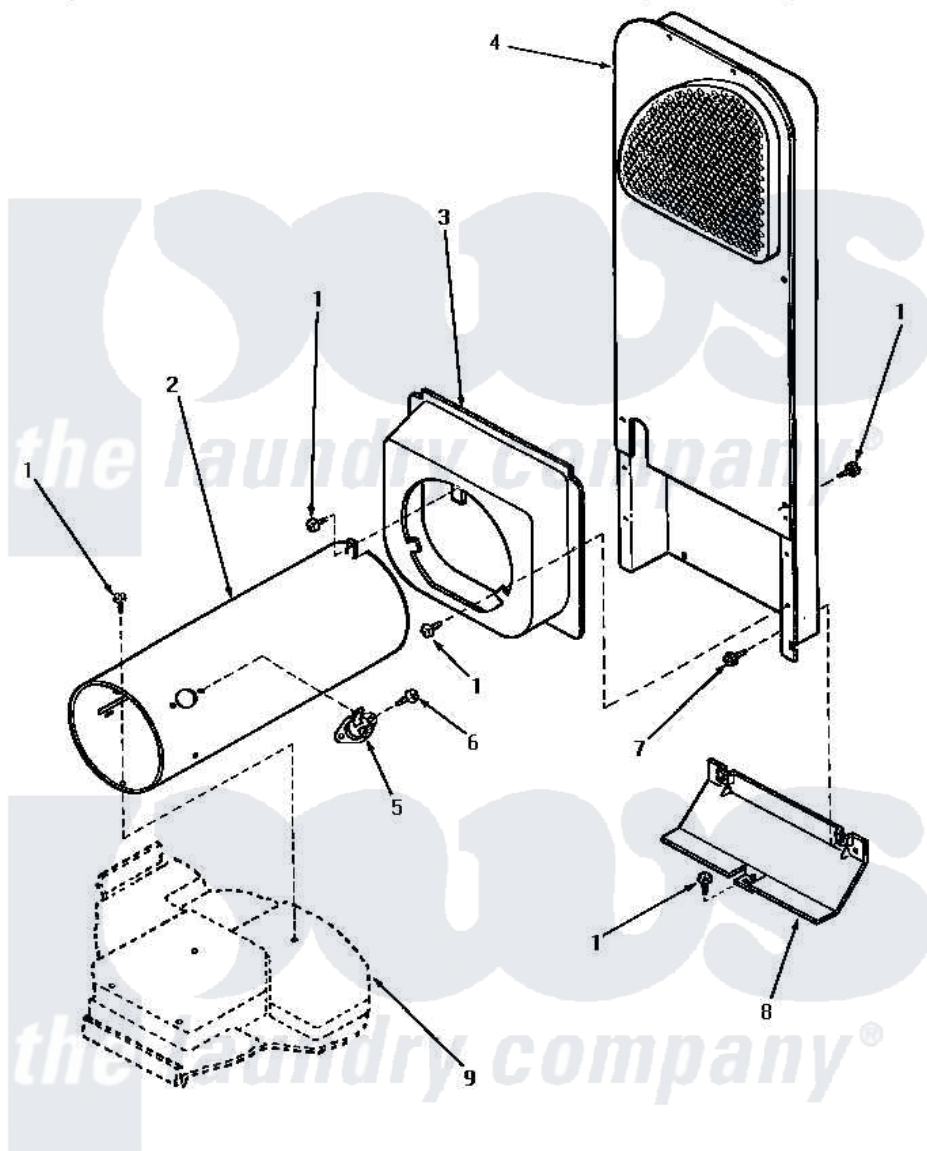

Amana AG9139 07 - HEATER BOX

HEATER BOX (Gas Models starting Serial No.S633960XM)

Amana [Residential Amana AG9139 Washer Parts](#) Parts Diagram 07 - HEATER BOX
Click on the part number to view part

Item	Original Part Number	Replaced By	Status	Part Description
1	33562	27001200		Screw
2	61974		Not Available	BURNER HOUSING
3	Y60948	510101		Shroud Heat Duct
4	61161P	503605		Assembly, Heater Duct
5	489P3			Limit Thermostat
6	51782		Not Available	SCREW, 6B-20X5/16
7	51780	3390631		Screw, 10-16 X 3/8
8	60952		Not Available	SHIELD,HEAT DUCT
9	Y00000000		Not Available	SEE NOTE BASE