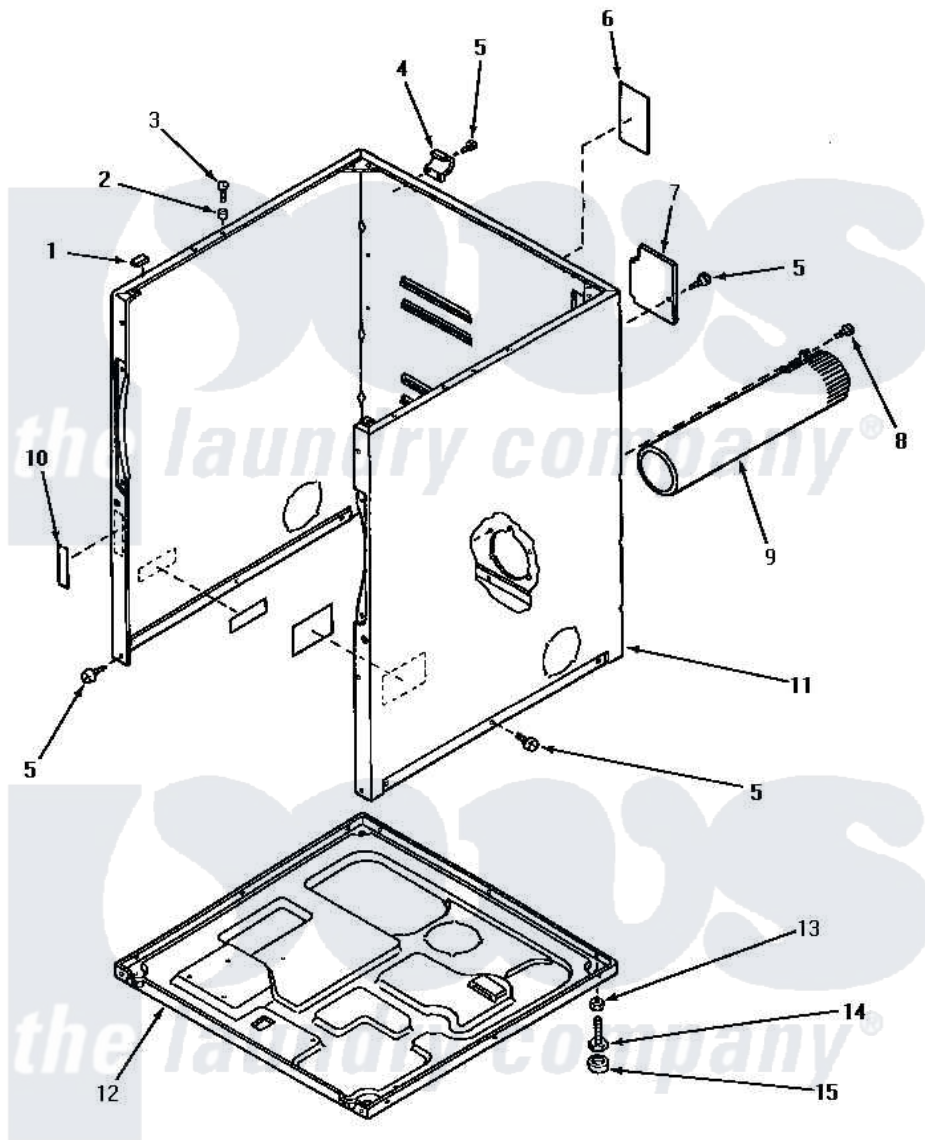

Amana AG9239 01 - CABINET, EXHAUST DUCT & BASE

CABINET, EXHAUST DUCT AND BASE

Amana [Residential Amana AG9239 Washer Parts](#) Parts Diagram 01 - CABINET, EXHAUST DUCT & BASE
 Click on the part number to view part

| Item | Original Part Number | Replaced By | Status | Part Description |
|------|------------------------|--------------------------|---------------|-----------------------------|
| 1 | Y56128 | | | Pad, Bumper |
| 2 | 56079 | 505187 | | Locator, Panel |
| 3 | 32671 | Y014874 | | Screw, Idler Arm And Sleeve |
| 4 | 60826 | | Not Available | HINGE, TOP |
| 5 | 33562 | 27001200 | | Screw |
| 6 | 56427 | | Not Available | STICKER |
| 7 | 60821 | | | Access Cover |
| 8 | Y33561 | 489464 | | Screw |
| 9 | 56118 | | Not Available | ASSY, EXHAUST DUCT |
| 10 | 24903 | | Not Available | STICKER,DISCONNECT POW |
| 11 | 60813PW | | Not Available | CABINET, WHITE |
| " | 60813PH | | Not Available | CABINET, HARVEST GOLD |
| " | 60813PL | | Not Available | CABINET, ALMOND |
| 12 | 60811 | | | Assembly, Base-Complete |
| 13 | 20274 | 62739 | | Nut, Lock |
| 14 | Y52696 | Y305086 | | Adjustable Leg And Nut |