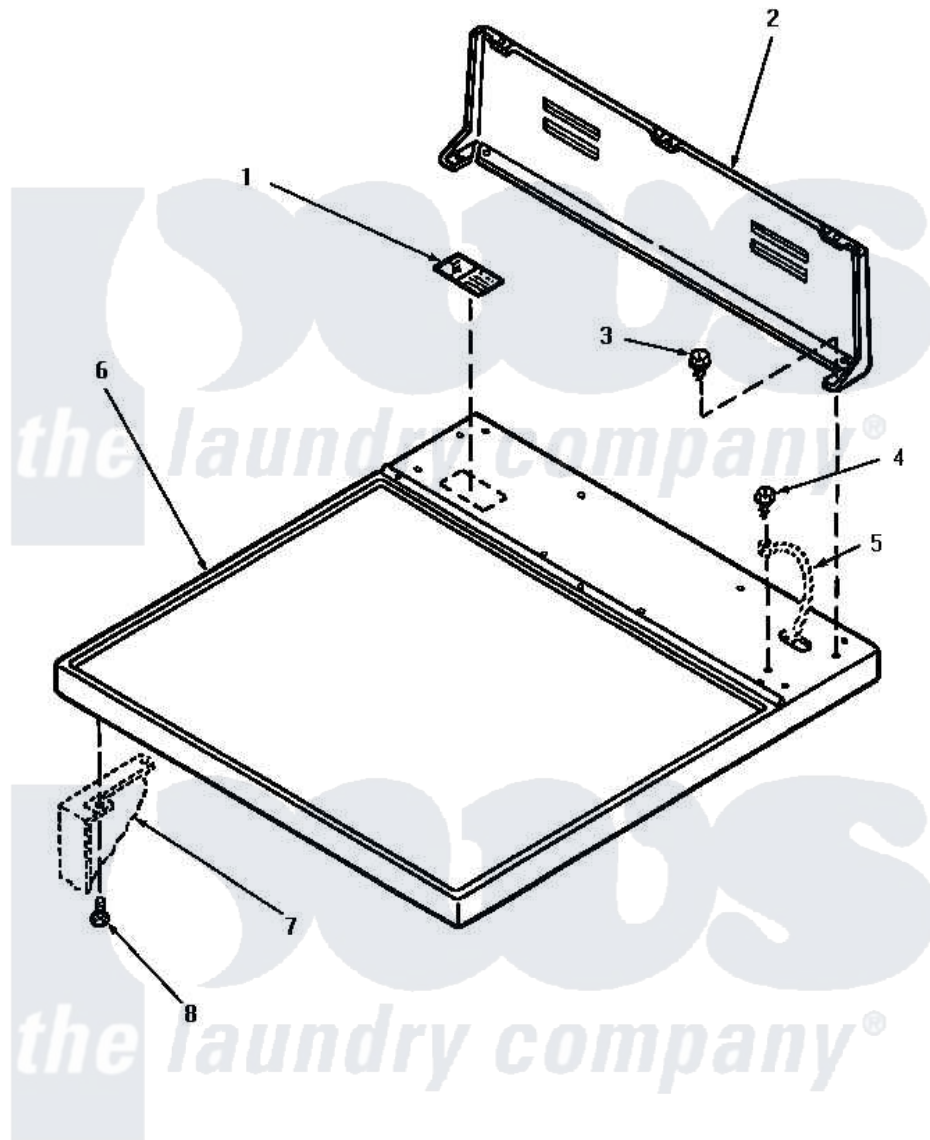

# Amana AG9239 02 - CONTROL TOP & CONTROL HOOD REAR PANEL

## CABINET TOP AND CONTROL HOOD REAR PANEL

Amana [Residential Amana AG9239 Washer Parts](#) Parts Diagram 02 - CONTROL TOP & CONTROL HOOD REAR PANEL

[Click on the part number to view part](#)

Item	Original Part Number	Replaced By	Status	Part Description
1	24903		Not Available	STICKER,DISCONNECT POW
2	59970		Not Available	CONTROL HOOD, REAR PANEL
3	23962	<a href="#">W10116760</a>		Screw
4	<a href="#">20530</a>			Screw, 10-24 x 3/8 Hex
5	Y00000000		Not Available	SEE NOTE GROUND WIRE, GREEN
6	60815H		Not Available	ASSY, TOP PANEL-DOMESTI
"	60815L		Not Available	CABINET TOP, ALMOND
"	60815W		Not Available	ASSY, TOP & CARTON
7	Y00000000		Not Available	SEE NOTE CABINET
8	33562	<a href="#">27001200</a>		Screw