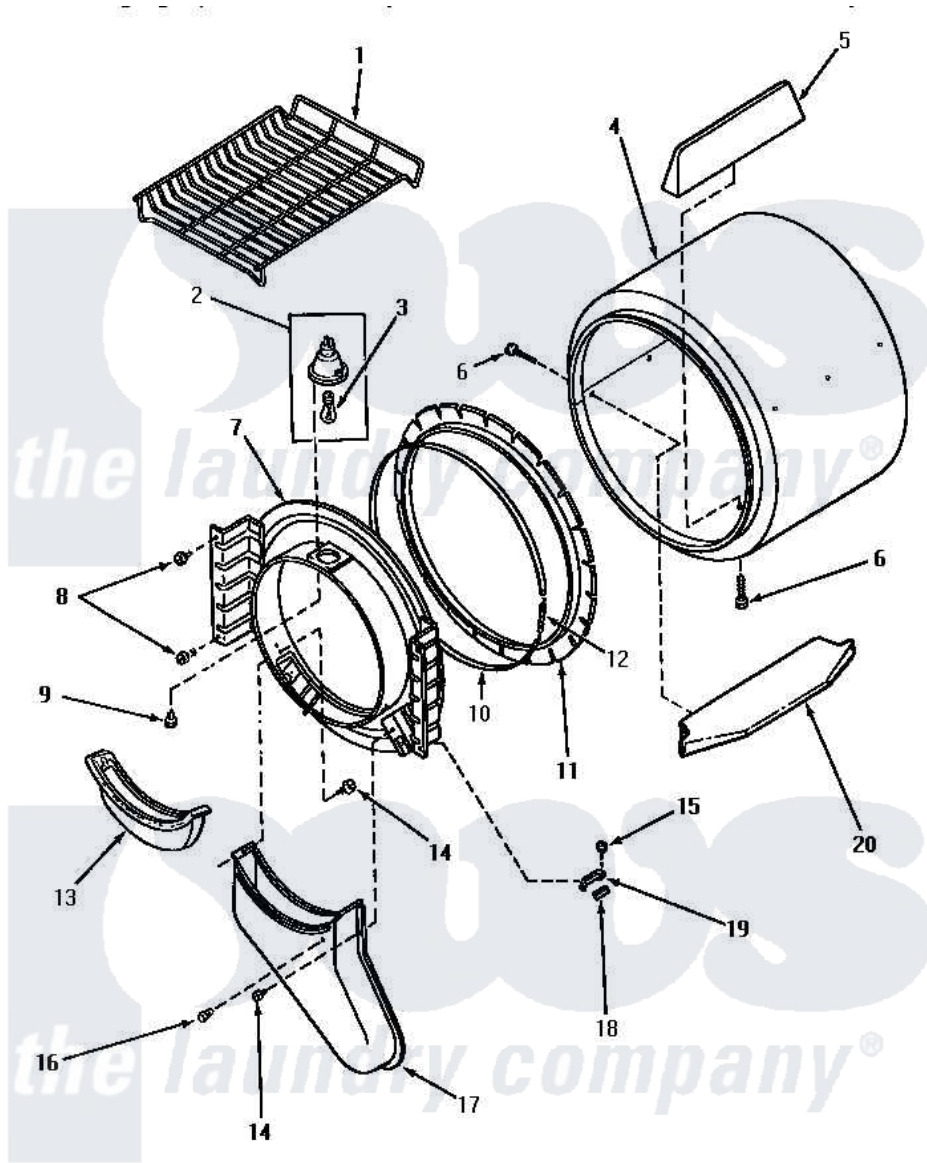

# Amana AG9239 03 - FR BLKHD, AIR DUCT, FELT SEAL & CYLINDER

## FRONT BULKHEAD, AIR DUCT, FELT SEAL AND CYLINDER

Amana [Residential Amana AG9239 Washer Parts](#) Parts Diagram 03 - FR BLKHD, AIR DUCT, FELT SEAL & CYLINDER  
 Click on the part number to view part

Item	Original Part Number	Replaced By	Status	Part Description
1	58846		Not Available	RACK, DRYING
2	60953P		Not Available	CYLINDER LIGHT ASSEMBLY
3	Y54608	<a href="#">31001575</a>		Bulb, Cylinder Light
"	Y60954	<a href="#">67001316</a>		Bulb, Light
4	61073P		Not Available	ASSY, CYLINDER-WHITE
"	60645P		Not Available	ASSY, CYLINDER PACK
5	Y61399		Not Available	BAFFLE, CYLINDER-SHORT-
6	56131		Not Available	SCREW, 10BT X 1 TAPPING
7	62142W		Not Available	ASSY, BULKHEAD-FRONT-SV
8	33562	<a href="#">27001200</a>		Screw
9	<a href="#">31260</a>			Screw, No.8 X 3/8 Ind H
10	Y56090		Not Available	SEAL STRAP
11	<a href="#">56088</a>			Assembly, Seal
12	<a href="#">52310</a>			Spring
13	<a href="#">61376P</a>			Filter, Lint-White W/Inst.
14	Y33561	<a href="#">489464</a>		Screw

15	23962	<a href="#">W10116760</a>	Screw
16	56938	Not Available	BUMPER
17	<a href="#">60786</a>		Assembly, Air Duct-Front
18	<a href="#">58049</a>		Pad, Thin
19	<a href="#">61448</a>		Glide, Cylinder-Rulon F
20	Y61027	Not Available	BAFFLE,CYLINDER-EXTEND