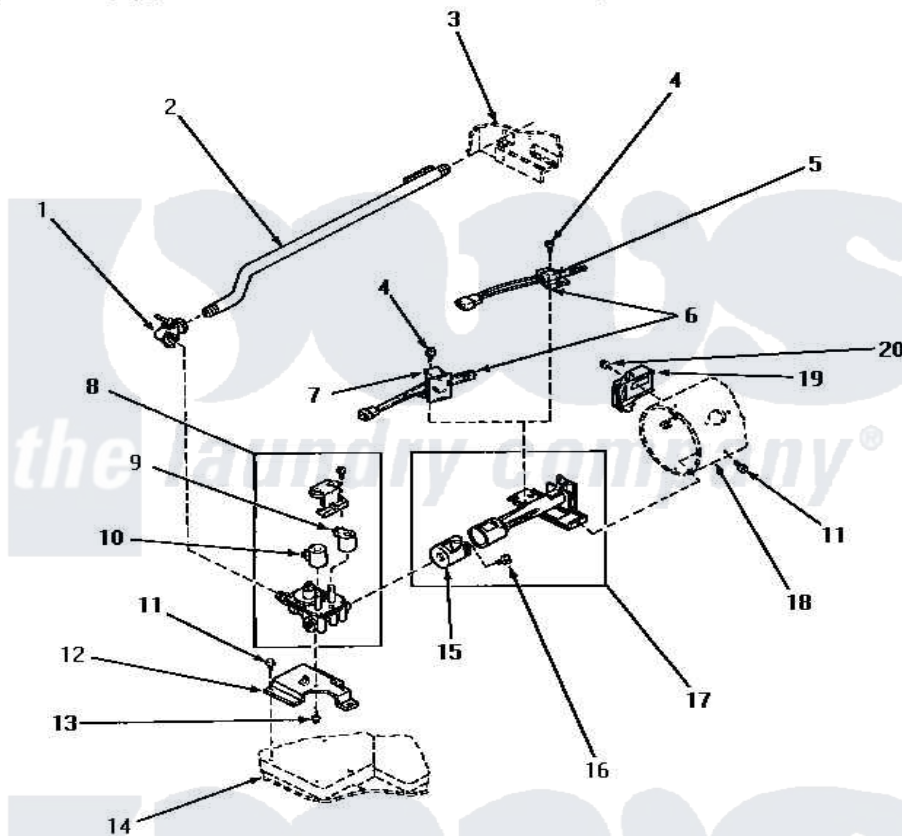

# Amana AG9239 04 - GAS VALVE, IGNITER & GAS CONVERSION KITS

GAS BURNER CONVERSION KITS	
<b>TO CONVERT DRYERS FROM NATURAL/MIXED TO LP GAS</b>	<b>TO CONVERT DRYERS FROM LP TO NATURAL/MIXED GAS</b>
<b>401P3 Conversion Kit</b> Kit consists of: 1 - 58754 Block - Open Plug 1 - 58765 Burner Orifice Spud (#65) 1 - 60515 Conversion Plate 1 - 60517 Valve Converted to LP Gas Sticker 2 - 60520 LP Gas Stickers	<b>402P3 Conversion Kit</b> Kit consists of: 1 - 58719 Burner Orifice Spud (#44) 1 - 58768 Vent Screw 1 - 60514 Conversion Plate 1 - 60516 Valve Converted to Natural Gas Sticker 2 - 60521 Natural Gas Stickers

## GAS VALVE, IGNITER AND GAS CONVERSION KITS (Gas Models)

Amana [Residential Amana AG9239 Washer Parts](#) Parts Diagram 04 - GAS VALVE, IGNITER & GAS CONVERSION KITS

[Click on the part number to view part](#)

Item	Original Part Number	Replaced By	Status	Part Description
1	Y56229	<a href="#">510205</a>		Valve-Elbo
2	<a href="#">58911</a>			Assembly, Lead-In Pipe
3	Y00000000		Not Available	SEE NOTE CABINET
4	<a href="#">56693</a>			Screw, No.6-20 x. 44/.41 In
5	Y00000000		Not Available	SEE NOTE CARBORUNDUM IGNITER AND BRACKET
6	60868	<a href="#">37001308</a>		Ignitor
7	Y00000000		Not Available	SEE NOTE NORTON IGNITER AND BRACKET
8	<a href="#">58804</a>			Assembly, Valve-Gas-Single-
9	58804B	<a href="#">694540</a>		Coil, 60 Hz
10	58804A	<a href="#">306106</a>		Coil, Holding And Booster-W
11	33562	<a href="#">27001200</a>		Screw
12	58912	<a href="#">500821</a>		Bracket, Mounting-Gas
13	56124	<a href="#">3370225</a>		Screw
14	Y00000000		Not Available	SEE NOTE BASE