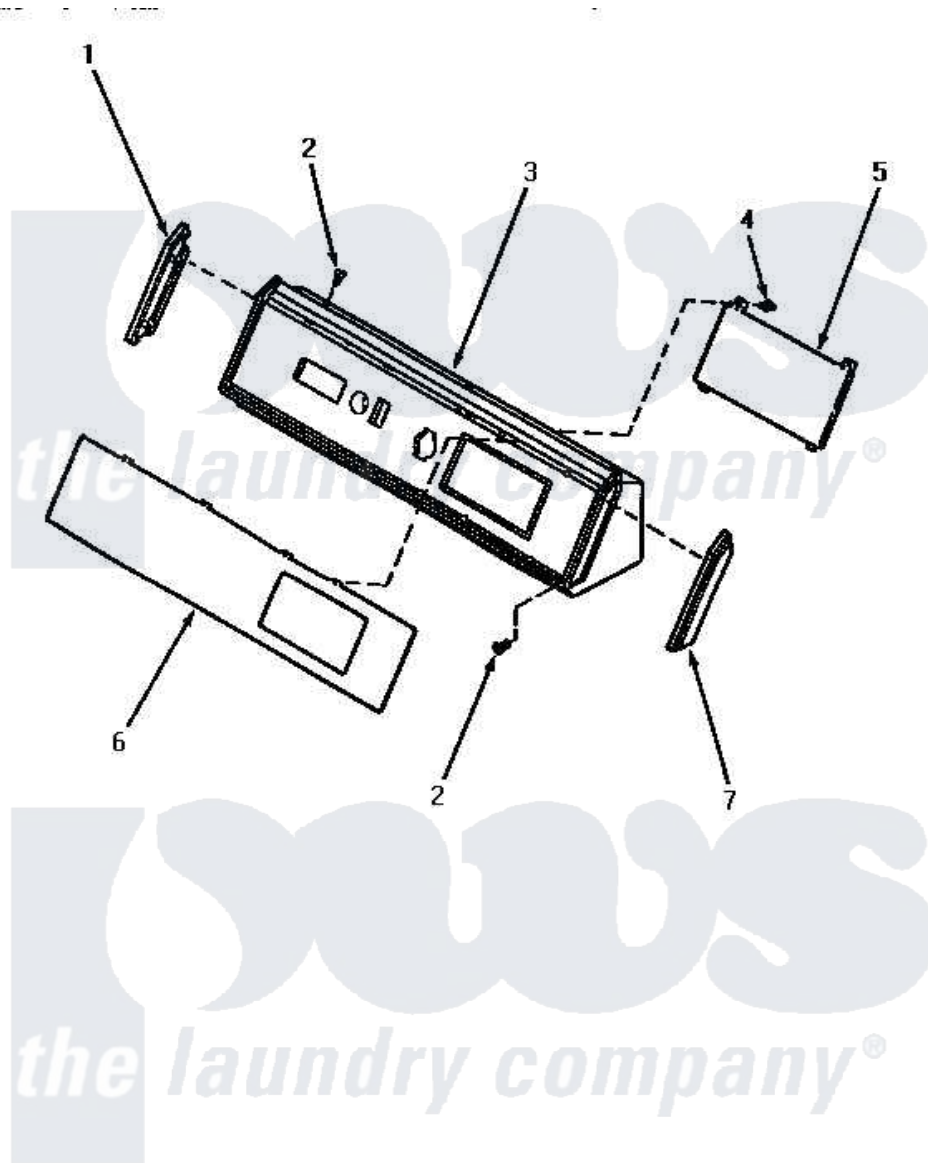

Amana AG9239 05 - GRAPHIC PANEL, CONTROL HOOD & CONTROLS

GRAPHIC PANEL, CONTROL HOOD AND CONTROLS

Amana [Residential Amana AG9239 Washer Parts](#) Parts Diagram 05 - GRAPHIC PANEL, CONTROL HOOD & CONTROLS

[Click on the part number to view part](#)

Item	Original Part Number	Replaced By	Status	Part Description
1	32343		Not Available	INSERT,CONTROL HOOD-L.
2	31752		Not Available	SCREW,No.8ABX3/4 POZIDRI
3	59606		Not Available	HOOD,DRYER-BLACK
4	31260			Screw, No.8 X 3/8 Ind H
5	59608		Not Available	ASSY, ELECTRONIC CONTROL
6	60310	AN37439		Lu100/Med
7	32342			Insert, Control Hood-R.
"	31248			Cap, End-RH-Chrome