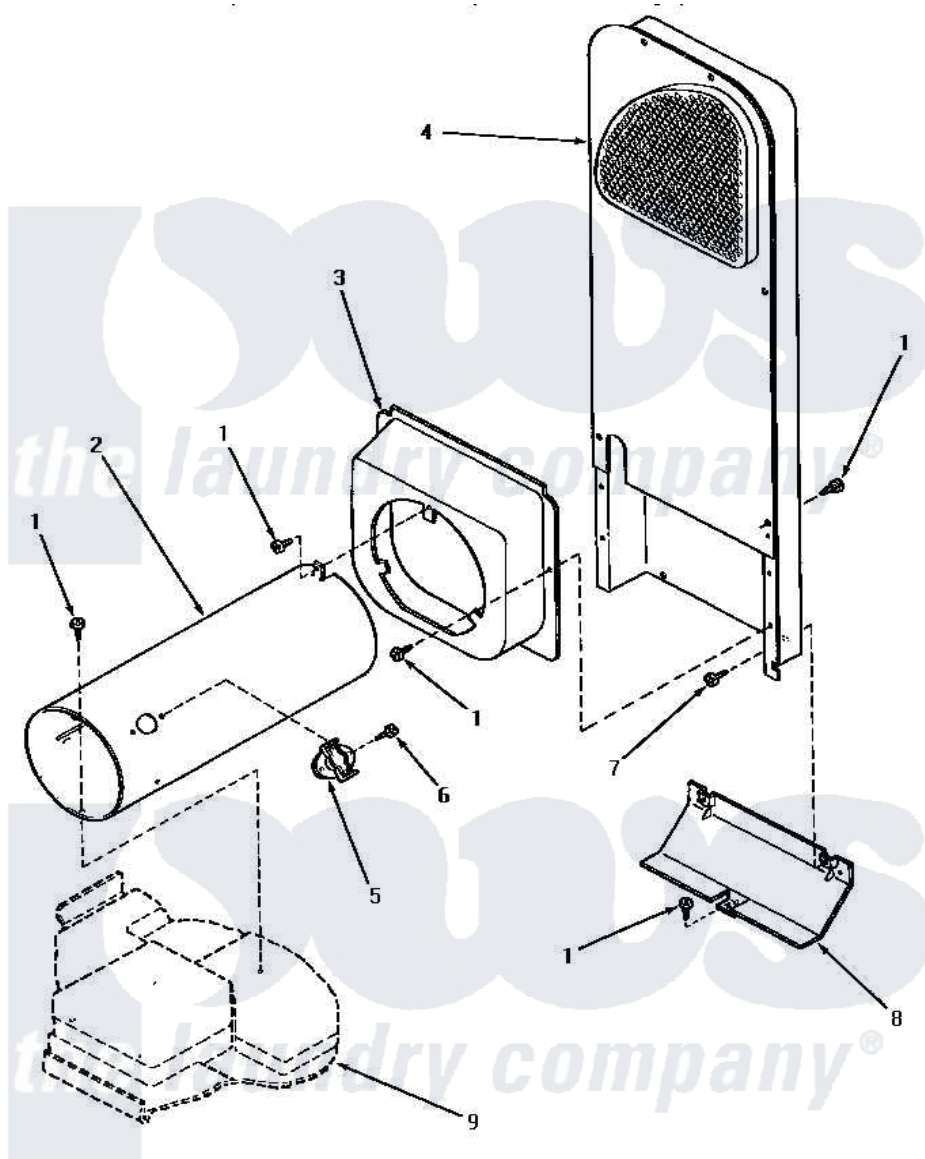

Amana AG9239 06 - HEATER BOX

HEATER BOX (Gas Models through Serial No.S6333959XM)

Amana [Residential Amana AG9239 Washer Parts](#) Parts Diagram 06 - HEATER BOX

[Click on the part number to view part](#)

| Item | Original Part Number | Replaced By | Status | Part Description |
|------|----------------------|--------------------------|---------------|-----------------------|
| 1 | 33562 | 27001200 | | Screw |
| 2 | 56240 | 08013801 | | Bracket |
| 3 | 56237 | 510101 | | Shroud Heat Duct |
| 4 | 61161P | 503605 | | Assembly, Heater Duct |
| 5 | 58366 | 489P3 | | Limit Thermostat |
| 6 | 23222 | 3177991 | | Screw |
| 7 | 51780 | 3390631 | | Screw, 10-16 X 3/8 |
| 8 | 60952 | | Not Available | SHIELD,HEAT DUCT |
| 9 | Y00000000 | | Not Available | SEE NOTE BASE |