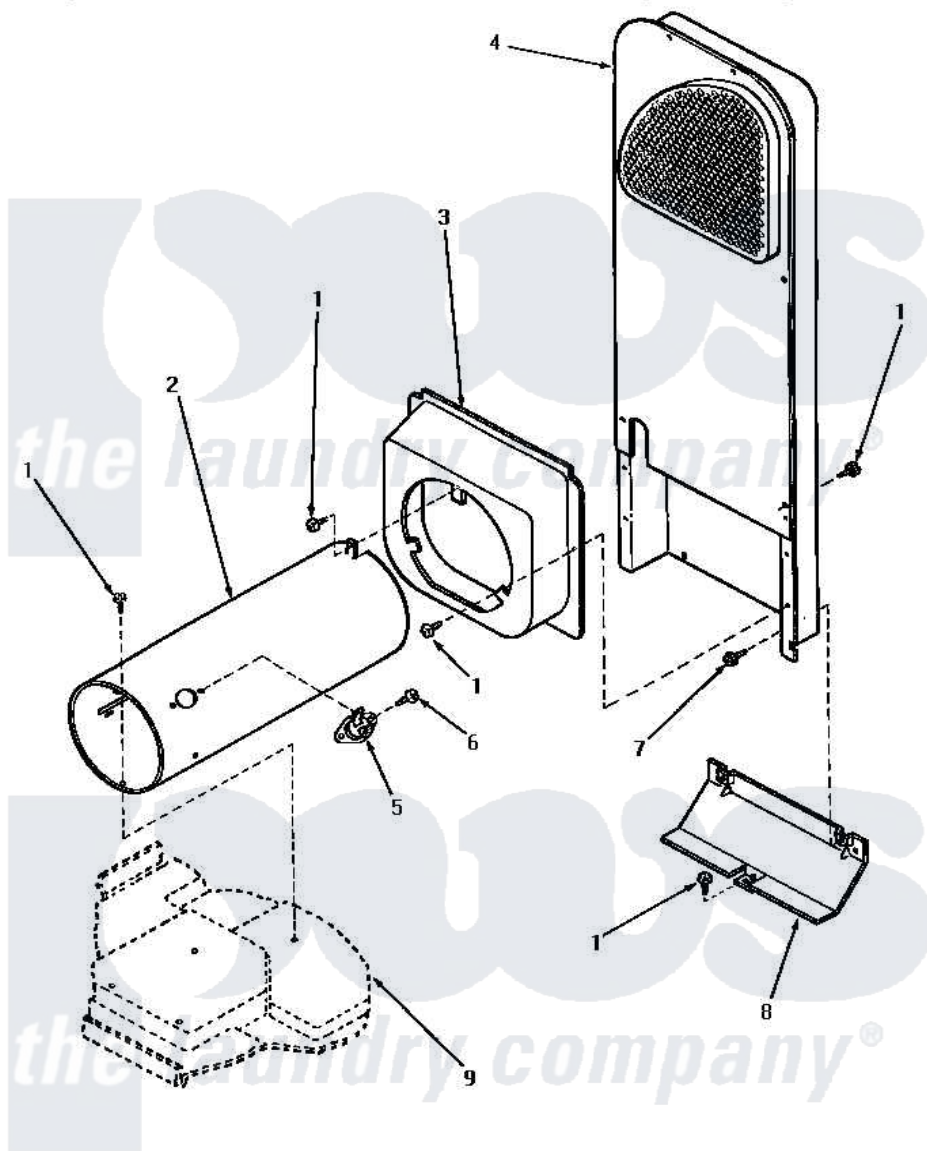

Amana AG9239 07 - HEATER BOX

HEATER BOX (Gas Models starting Serial No.S6333960XM)

Amana [Residential Amana AG9239 Washer Parts](#) Parts Diagram 07 - HEATER BOX

[Click on the part number to view part](#)

| Item | Original Part Number | Replaced By | Status | Part Description |
|------|-----------------------|--------------------------|---------------|-----------------------|
| 1 | 33562 | 27001200 | | Screw |
| 2 | 61974 | | Not Available | BURNER HOUSING |
| 3 | Y60948 | 510101 | | Shroud Heat Duct |
| 4 | 61161P | 503605 | | Assembly, Heater Duct |
| 5 | 489P3 | | | Limit Thermostat |
| 6 | 51782 | | Not Available | SCREW, 6B-20X5/16 |
| 7 | 51780 | 3390631 | | Screw, 10-16 X 3/8 |
| 8 | 60952 | | Not Available | SHIELD,HEAT DUCT |
| 9 | Y00000000 | | Not Available | SEE NOTE BASE |