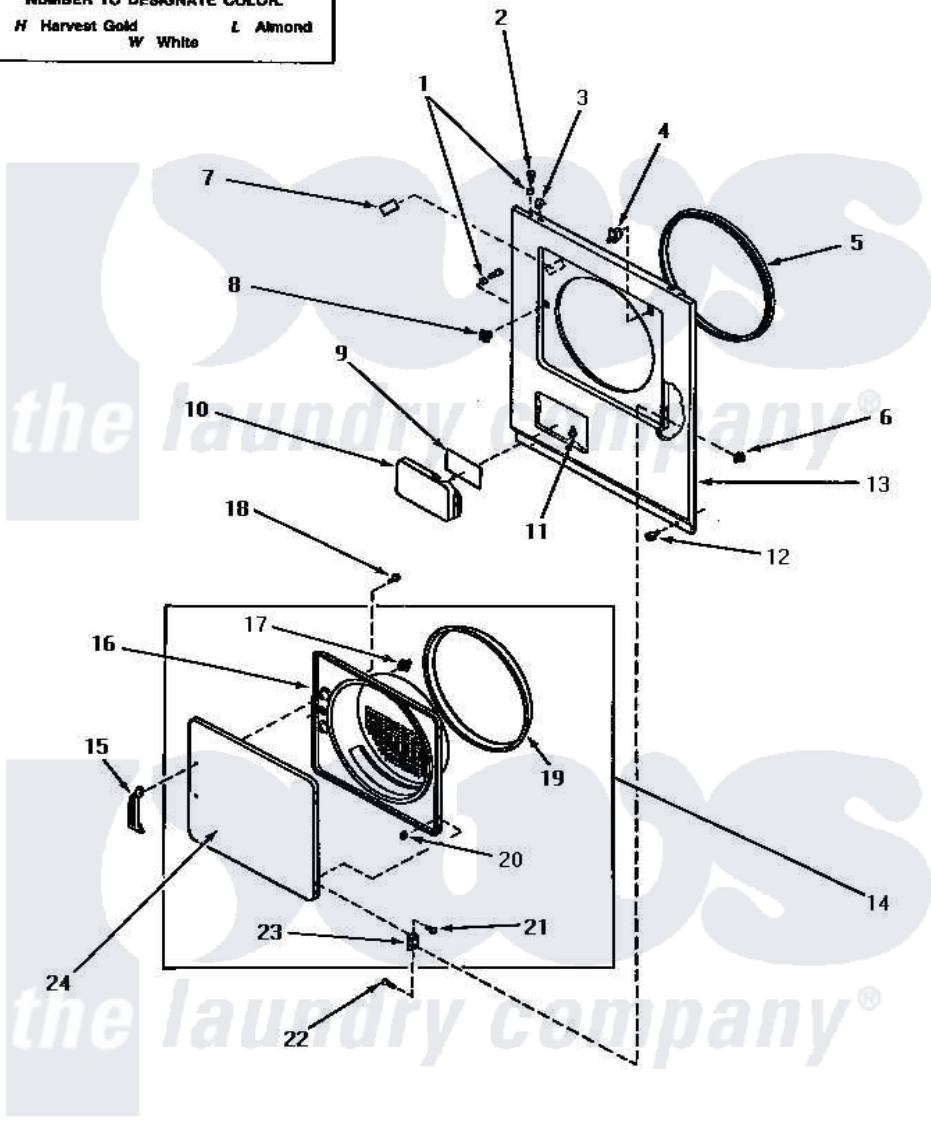

Amana AG9239 08 - LOADING DOOR, FRONT PANELS & ACCESS DOOR

*ADD SUFFIX LETTER TO PART NUMBER TO DESIGNATE COLOR.
 H Harvest Gold L Almond
 W White

LOADING DOOR, FRONT PANELS AND ACCESS DOOR

Amana [Residential Amana AG9239 Washer Parts](#) Parts Diagram 08 - LOADING DOOR, FRONT PANELS & ACCESS DOOR

Click on the part number to view part

Item	Original Part Number	Replaced By	Status	Part Description
1	56079	505187		Locator, Panel
2	32671	Y014874		Screw, Idler Arm And Sleeve
3	28835	22001650		Fastener, Spring
4	56052	W10169313		Switch-Dor
5	Y61380			Seal, Front Panel
6	51236	488130		Nut
7	58854			Repl By 500281
8	54660	LA-1003		Door Catch Kit
9	56427		Not Available	STICKER
10	60795L		Not Available	DOOR,ACCESS
"	60795W			Door, Access
"	60795H		Not Available	DOOR,ACCESS
11	56534			Barrel, Support
12	58637	27001200		Screw
13	62421L		Not Available	PANEL, FRONT
"	62421H		Not Available	PANEL,FRONT-GAS

"	62421W		Not Available	PANEL, FRONT
14	62151H		Not Available	ASSY,DOOR
"	62151L		Not Available	ASSY,DOOR
"	62151W		Not Available	ASSY,DOOR
15	54068P	61925		Pull Door Commercial Black
16	62152L	62152P		Liner
"	62152H		Not Available	INNER DOOR PANEL, HARVEST GOLD
"	62152W		Not Available	LINER,DOOR
17	54661	LA-1003		Door Catch Kit
18	Y33561	489464		Screw
19	61379	61379P		Door Seal
20	23407			Nut, Speed-8A Tinn C15
21	52864	500226		Screw, 8b-16 x 5/8 Tap
22	22649			Screw, 8-32 X 13/32 FI
23	56045			Hinge
24	62153L		Not Available	DOOR
"	62153H			Door
"	62153W		Not Available	PANEL OUTER DOOR