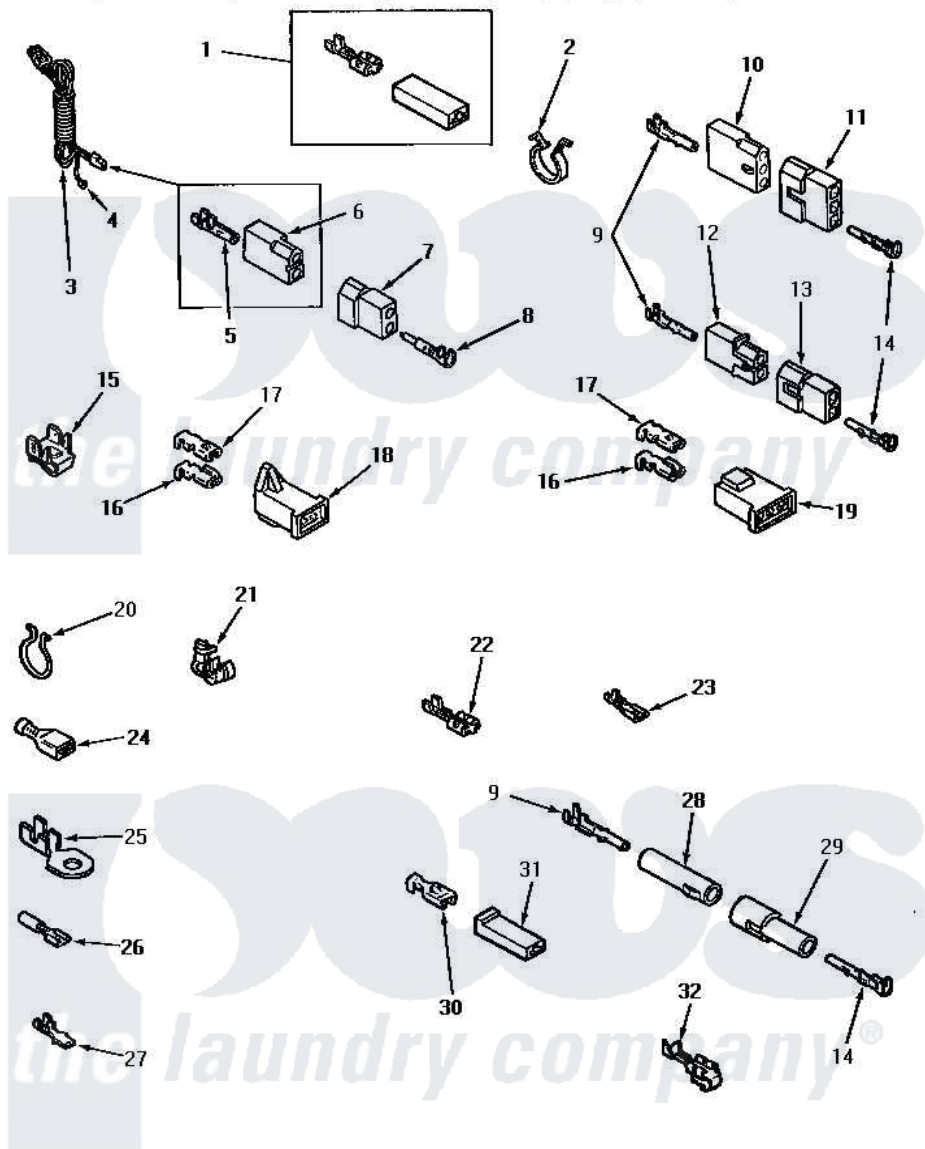

Amana AG9239 10 - POWER CORD & TERMINALS

POWER CORD AND TERMINALS

Amana [Residential Amana AG9239 Washer Parts](#) Parts Diagram 10 - POWER CORD & TERMINALS
 Click on the part number to view part

Item	Original Part Number	Replaced By	Status	Part Description
1	Y00237			Terminal-Female 1/4 ((1) 12 GAUGE Wire Or(2) 18 GA
2	61510	504034		Clip, Wire
3	Y56222	27001142		Cord, Power
4	Y00000000		Not Available	SEE NOTE GROUND WIRE, GREEN
5	00130			Terminal, Pin-1/8 Femal
6	56265			Receptacle, 2 Circuit
7	56266			Plug
8	Y00127			Terminal, Pin-1/8 Male
9	Y00117	5011-XX		093 Female Socket
10	23039	697780		Receptacle,
11	23040			Plug-3 Circuit
12	56451			Receptacle, 2 Circuit
13	56448			Terminal Block Plug
14	Y00116			Terminal, Pin-Male
15	Y00161	B5733302		Clip, Ground

16	Y00190		Connector-Receptacle
17	Y00189		Terminal, Spade
18	58799		Connector-2 Circuit
19	58800	Not Available	CONNECTOR-3 CIRCUIT (3 CIRCUIT CONNECTOR)
20	51291		Clip, Wire
21	21903	211881	Grommet, Cord Part Not Used- Gas Models Only
22	Y00121	Not Available	SPADE TERMINAL(12 GAUGE) (1/4 INCH-(2) 18 GAUGE WIRES O
"	Y00119	Not Available	SPADE TERMINAL(18 GAUGE) (1/4 INCH-(1) 18 GAUGE WIRE)
"	Y00222	Not Available	TERMINAL,FEMALE-1/4 SP
23	Y00124		Spade Terminal (18 Gauge) (3/16 Inch-(1) 18 Gauge Wire-
"	Y00209		Spade Terminal (18 Gauge) (3/16 Inch-(2) 18 Gauge Wires-
"	00156	00156SRE	65br30/FI
24	Y00163	285432	Terminal
"	Y00165		Insulated Spade Terminal
25	00110		No.10 18 Gauge Wire
"	Y00111		Ring Terminal No.10 No.10 18 Gauge Wires Or
26	Y00215		Barrel Insulated Spade
"	Y00214	Not Available	BARREL INSULATED SPADE(18 GAUG (1/4 INCH- 18 GAUGE WIRE)
27	Y00138		Male Tab Terminal 18 Gauge Wire)
"	Y00139	Y00138	Male Tab Terminal 18 Gauge Wire)
28	26301		Receptacle, Molex
29	26302	Not Available	PLUG,1 CIRCUIT
30	Y00115		Lock In Spade Terminal (18 Gaug (1/4 Inch-(1) 18 Gauge Wire)
"	00122	Not Available	(1/4 INCH-(2) 18 GAUGE WIRES O
31	90789		Connector
32	Y00114		Spade Terminal