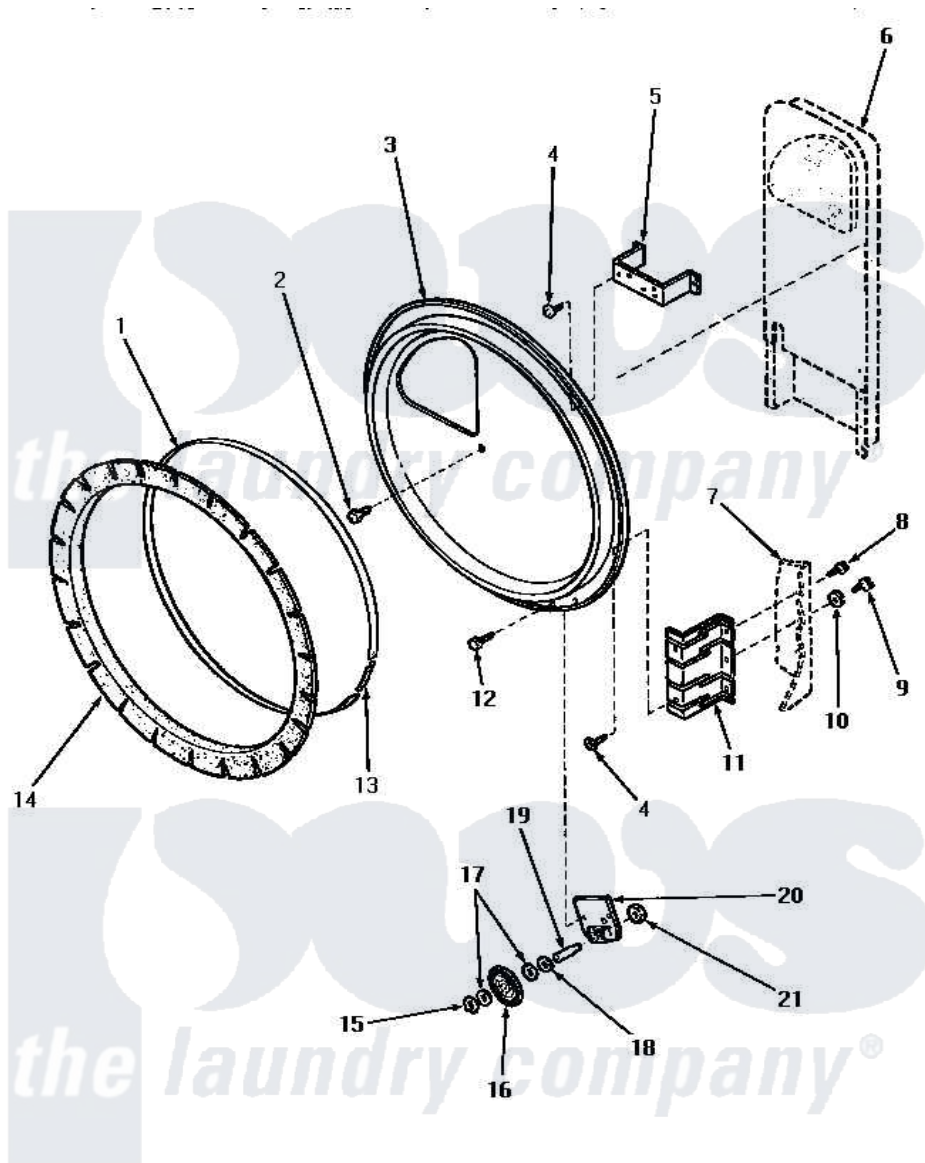

Amana AG9239 11 - REAR BLKHD, FELT SEAL & CYLINDER ROLLER

REAR BULKHEAD, FELT SEAL AND CYLINDER ROLLER

Amana [Residential Amana AG9239 Washer Parts](#) Parts Diagram 11 - REAR BLKHD, FELT SEAL & CYLINDER ROLLER

[Click on the part number to view part](#)

Item	Original Part Number	Replaced By	Status	Part Description
1	Y56090		Not Available	SEAL STRAP
2	Y33561	489464		Screw
3	61135P		Not Available	ASSY,REAR BULKHEAD
4	56078	M400664		SCrew Tap Trs Cr Rec 1016AB
5	60823P			Bracket, Terminal Block
6	Y00000000		Not Available	SEE NOTE HEAT DUCT
7	Y00000000		Not Available	SEE NOTE CABINET
8	33562	27001200		Screw
9	52909			Screw, 10B-16 X 1/2 HeX
10	51474		Not Available	WASHER, 13/64IDX1/2ODX.
11	56055		Not Available	BRACKET,BULKHEAD-REAR
12	51780	3390631		Screw, 10-16 X 3/8
13	52310			Spring
14	56088			Assembly, Seal
15	23748			Ring, Retaining

16	56457	62649P	Roller- CY
17	52549		Washer, 501 ID X3/4 Odx
18	23886		Not Available
19	56461		WASHER,.578IDX1.25ODX1
20	56042		Not Available
21	56156	358160	Shaft
			BRACKET,CYLINDER ROLLER
			Nut