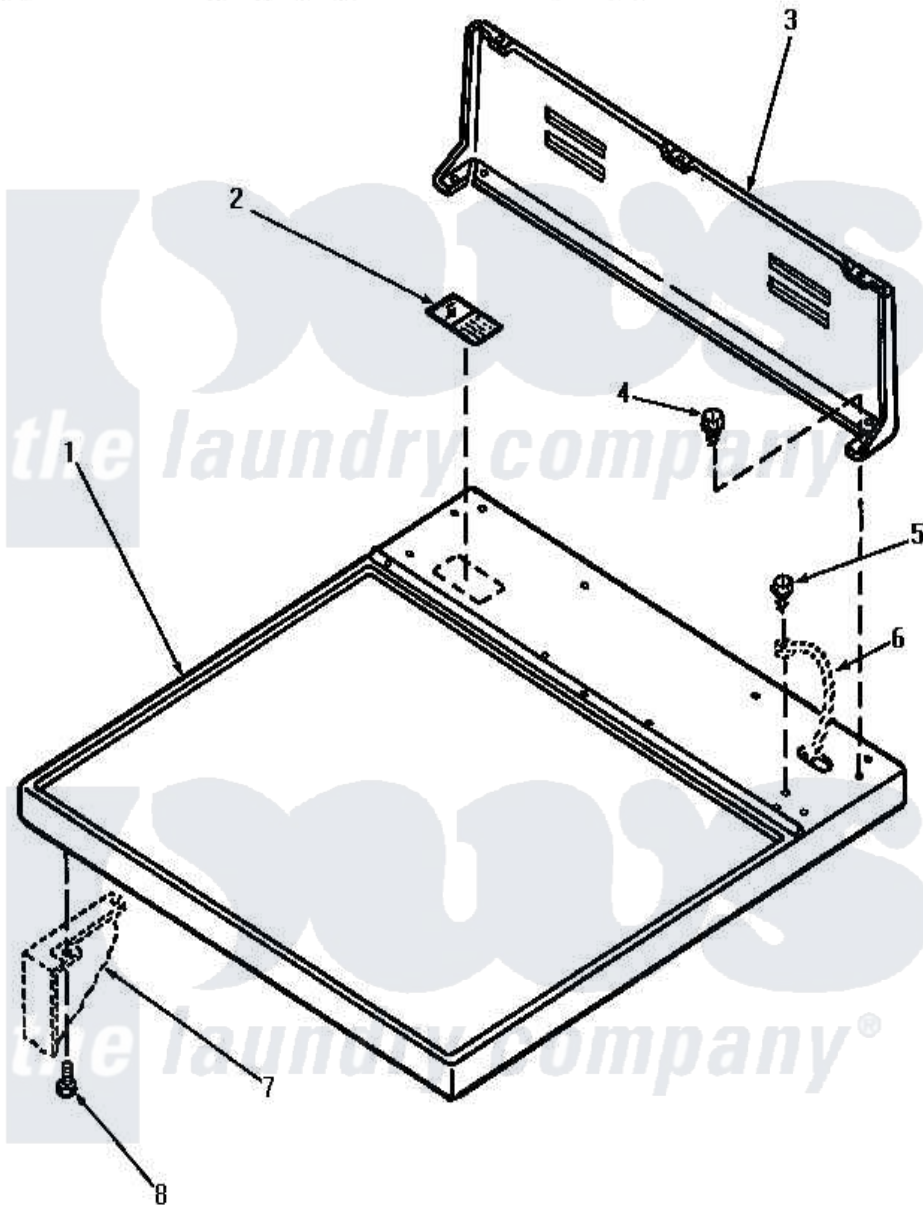

Amana AG9439 01 - CABINET TOP AND CONTROL HOOD REAR PANEL

Amana Residential Amana AG9439 Washer Parts Parts Diagram 01 - CABINET TOP AND CONTROL HOOD REAR PANEL

Click on the part number to view part

Item	Original Part Number	Replaced By	Status	Part Description
1	60815H		Not Available	ASSY, TOP PANEL-DOMESTI
"	60815L		Not Available	CABINET TOP, ALMOND
"	60815W		Not Available	ASSY, TOP & CARTON
2	24903		Not Available	STICKER, DISCONNECT POW
3	59970		Not Available	CONTROL HOOD, REAR PANEL
4	23962	W10116760		Screw
5	20530			Screw, 10-24 x 3/8 Hex
6	Y00000000		Not Available	SEE NOTE GROUND WIRE, GREEN
7	Y00000000		Not Available	SEE NOTE CABINET -- (SEE PAGE 10, KEY 13)
8	25723	27001200		Screw