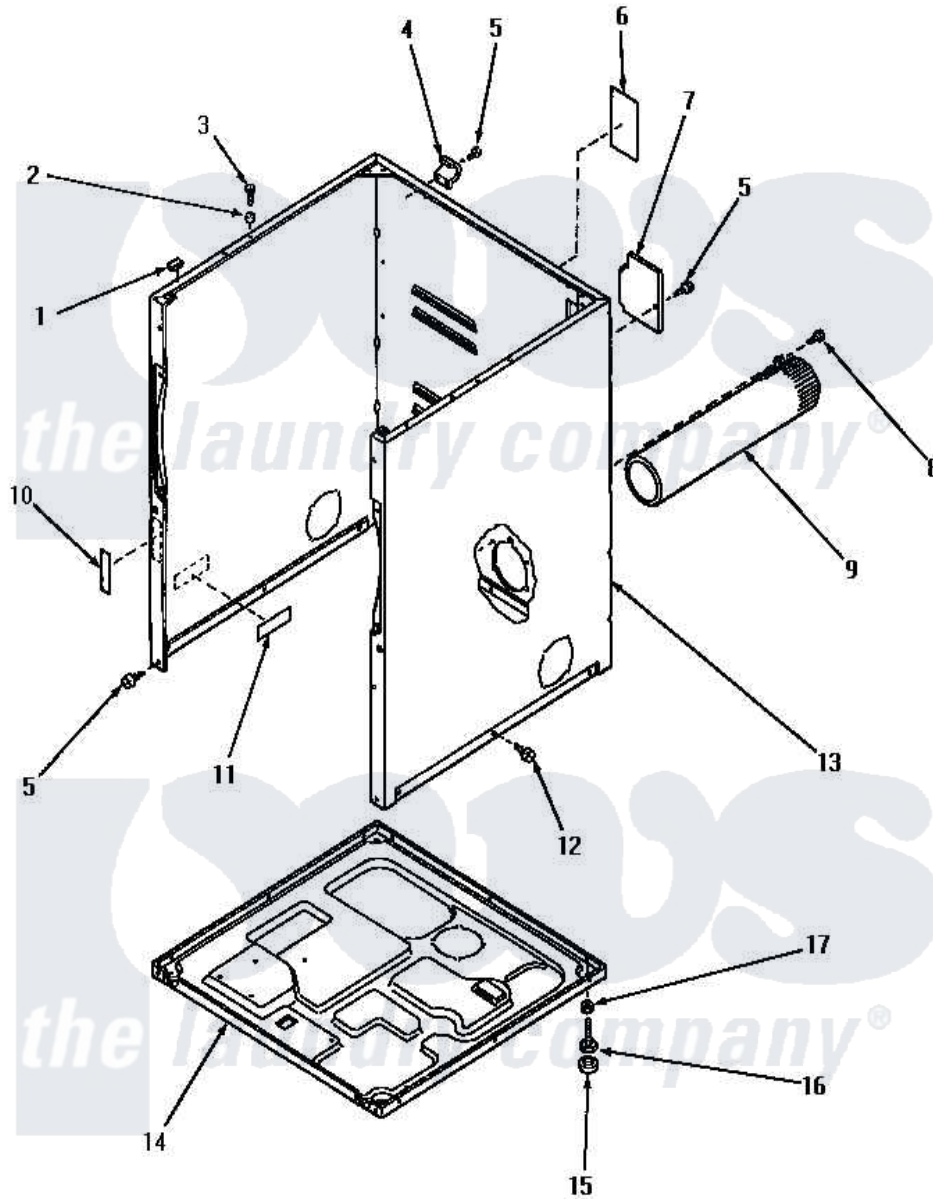

Amana AG9439 02 - CABINET, EXHAUST DUCT AND BASE

Amana [Residential Amana AG9439 Washer Parts](#) Parts Diagram 02 - CABINET, EXHAUST DUCT AND BASE
 Click on the part number to view part

Item	Original Part Number	Replaced By	Status	Part Description
1	Y56128			Pad, Bumper
2	56079	505187		Locator, Panel
3	32671	Y014874		Screw, Idler Arm And Sleeve
4	60826		Not Available	HINGE, TOP
5	25723	27001200		Screw
6	56427		Not Available	STICKER
7	60821			Access Cover
8	56392		Not Available	SCREW, 8-18 X 3/8 TAPPI
9	56118		Not Available	ASSY, EXHAUST DUCT
10	24903		Not Available	STICKER, DISCONNECT POW
11	61294		Not Available	(ELECTRIC MODELS)
12	56264	27001200		Screw
13	60813HP		Not Available	ASSY, DRYER CABINET
"	60813LP			Xxxassy, Dryer Cabinet
"	60813WP		Not Available	xxxASSY, DRYER CABINET
14	60811			Assembly, Base-Complete

15 70282

[Y314137](#)

Foot, Rubber

16 Y52696

[Y305086](#)

Adjustable Leg And Nut

17 20274

[62739](#)

Nut, Lock